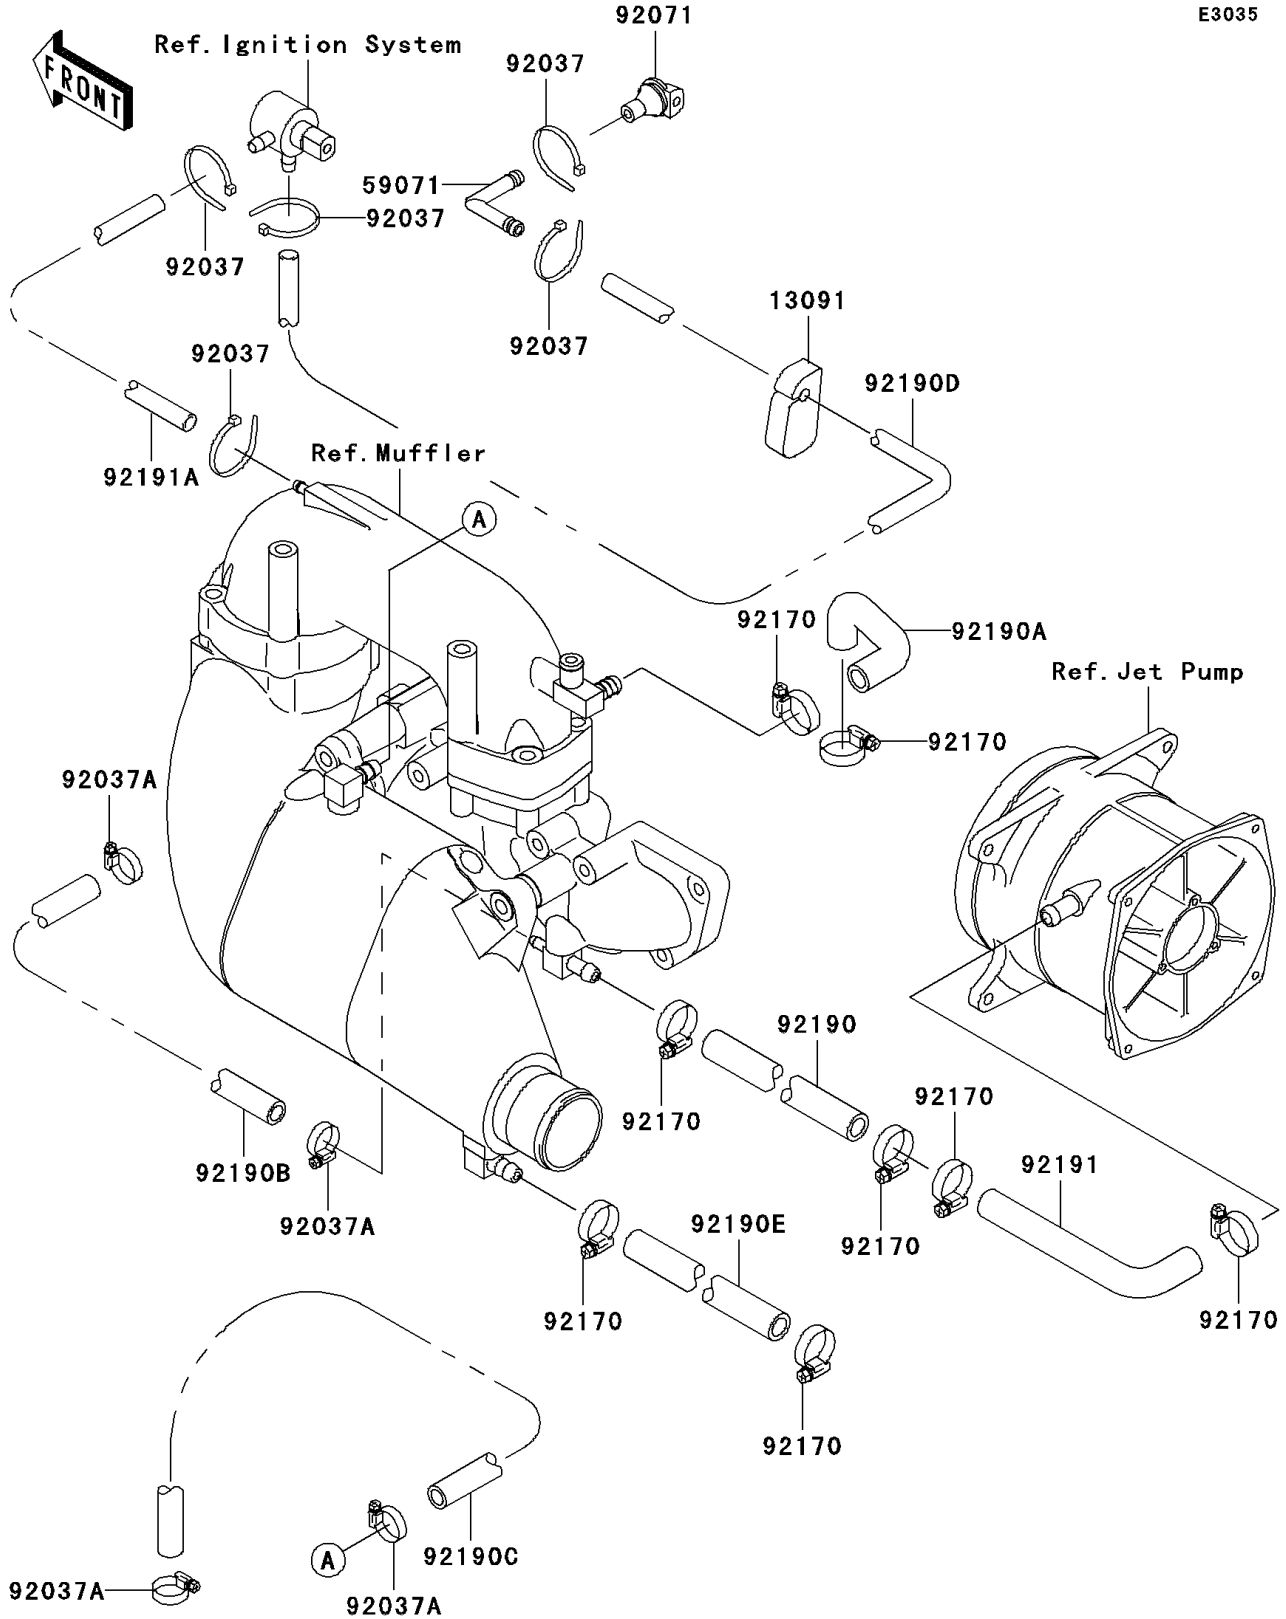

2003 1100 ZXi PARTS DIAGRAM

Cooling

E3035

2003 1100 ZXi PARTS LIST

Cooling

ITEM NAME	PART NUMBER	QUANTITY
HOLDER (Ref # 13091)	13091-3712	1
JOINT (Ref # 59071)	59071-3736	1
CLAMP (Ref # 92037)	92037-1173	5
CLAMP (Ref # 92037A)	92037-3726	4
GROMMET (Ref # 92071)	92071-3815	1
CLAMP (Ref # 92170)	92170-3718	8
TUBE,MANIFOLD-HULL (Ref # 92190)	92190-3953	1
TUBE,HEAD-EXHAUSTPIPE (Ref # 92190A)	92190-3955	1
TUBE,MANIFOLD-COVER (Ref # 92190B)	92190-3974	1
TUBE,COVER-CHAMBER (Ref # 92190C)	92190-3975	1
TUBE,"RETURN",7X12X750 (Ref # 92190D)	92190-3985	1
TUBE,CHAMBER-TAIL PIPE (Ref # 92190E)	92190-3998	1
TUBE,PUMP-HULL (Ref # 92191)	92191-3785	1
TUBE,EXHAUST PIPE-SENSOR (Ref # 92191A)	92191-3802	1