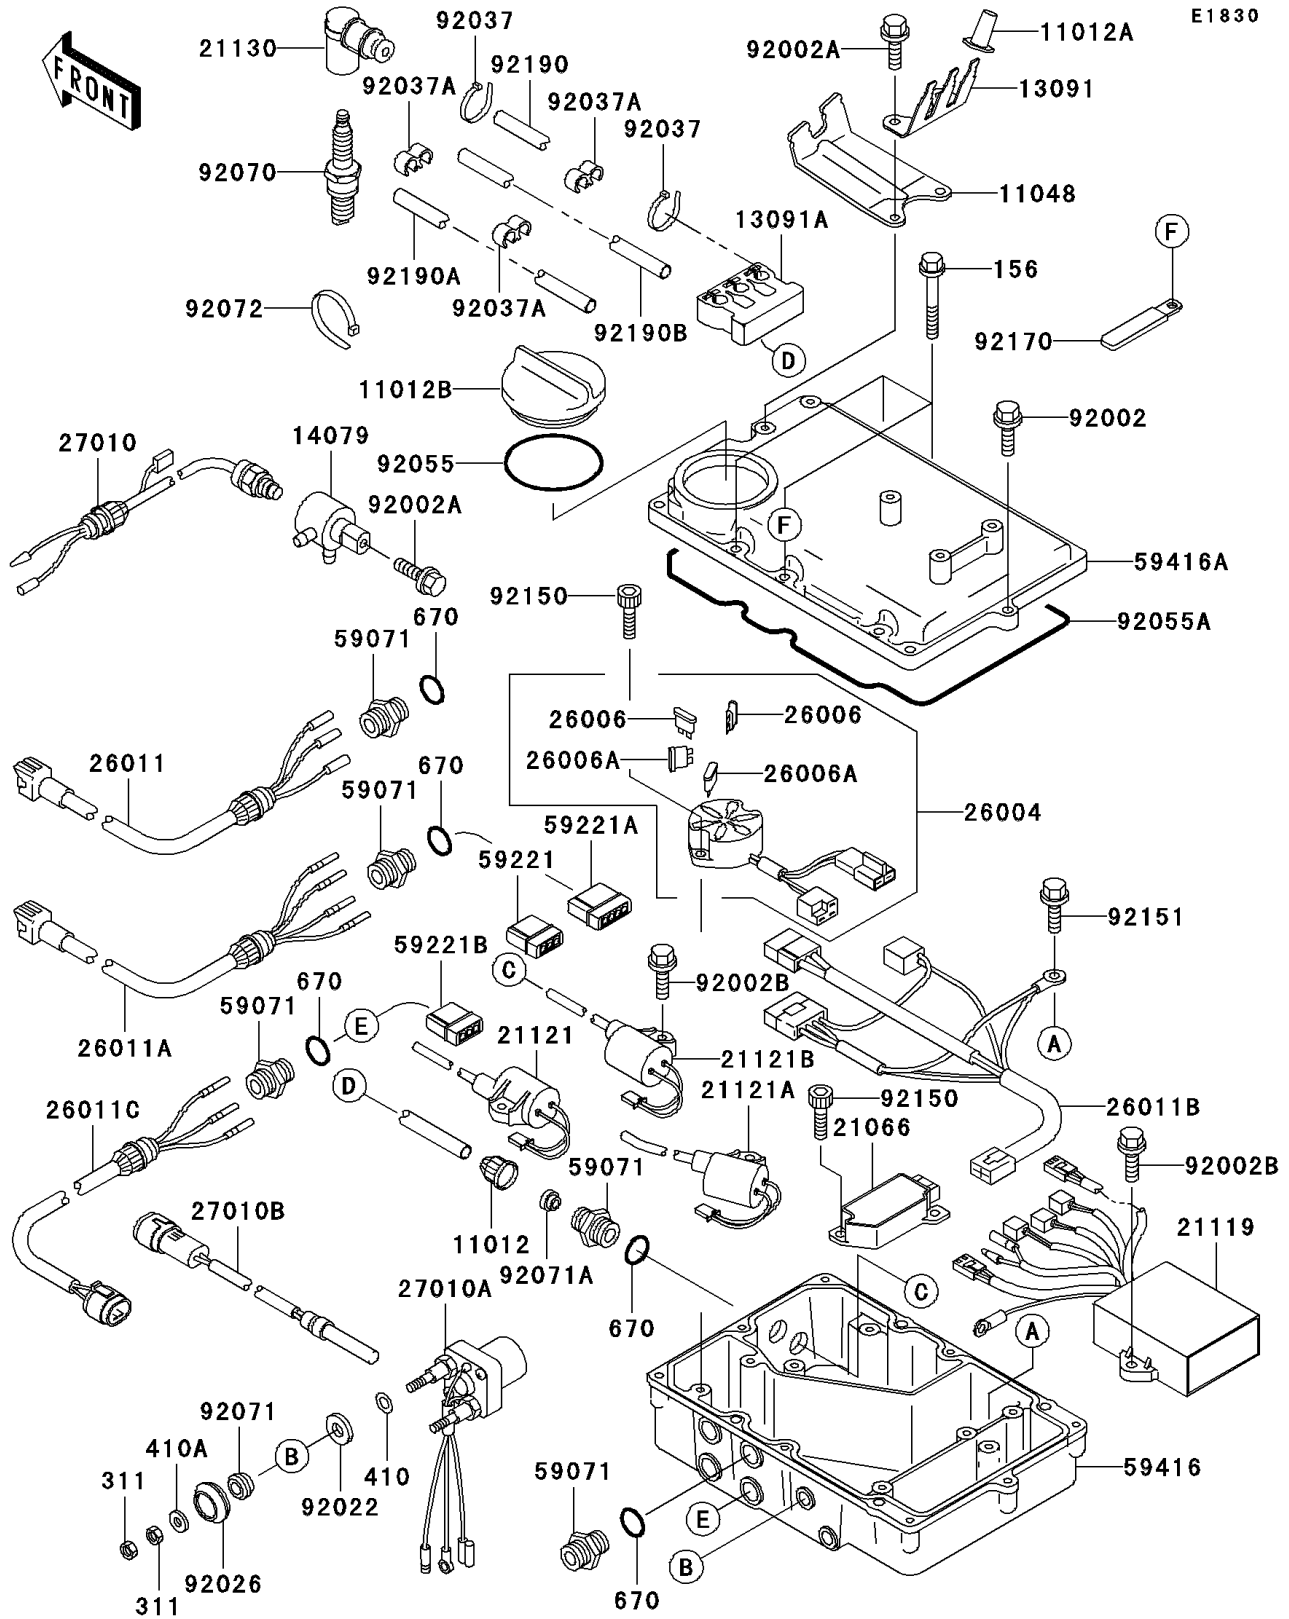

2001 1100 Zxi

PARTS DIAGRAM

Ignition System

2001 1100 Zxi

PARTS LIST

Ignition System

ITEM NAME	PART NUMBER	QUANTITY
CAP (Ref # 11012)	11012-3005	3
CAP,HOLDER (Ref # 11012A)	11012-3768	3
CAP (Ref # 11012B)	11012-3791	1
BRACKET (Ref # 11048)	11048-3770	1
HOLDER (Ref # 13091)	13091-3784	1
HOLDER (Ref # 13091A)	13091-3785	1
HOLDER-ASSY (Ref # 14079)	14079-3710	1
REGULATOR-VOLTAGE (Ref # 21066)	21066-3712	1
IGNITER (Ref # 21119)	21119-3751	1
COIL-IGNITION,#1 (Ref # 21121)	21121-3708	1
COIL-IGNITION,#2 (Ref # 21121A)	21121-3709	1
COIL-IGNITION,#3 (Ref # 21121B)	21121-3710	1
CAP-SPARK PLUG (Ref # 21130)	21130-3706	3
FUSE-ASSY (Ref # 26004)	26004-3721	1
FUSE,10A-R (Ref # 26006)	26006-1007	2
FUSE,20A-Y (Ref # 26006A)	26006-1051	2
WIRE-LEAD,STOP SWITCH (Ref # 26011)	26011-3817	1
WIRE-LEAD,MAIN STARTER SWITCH (Ref # 26011A)	26011-3818	1
WIRE-LEAD,REGULATOR (Ref # 26011B)	26011-3819	1
WIRE-LEAD (Ref # 26011C)	26011-3837	1
SWITCH (Ref # 27010)	27010-3736	1
SWITCH,STARTER (Ref # 27010A)	27010-3737	1
SWITCH (Ref # 27010B)	27010-3744	1
JOINT (Ref # 59071)	59071-3001	7
CONNECTOR-CORD (Ref # 59221)	59221-3704	1
CONNECTOR-CORD (Ref # 59221A)	59221-3705	1
CONNECTOR-CORD (Ref # 59221B)	59221-3708	1
CASE-ELECTRIC,LWR (Ref # 59416)	59416-3756	1
CASE-ELECTRIC,UPP (Ref # 59416A)	59416-3760	1