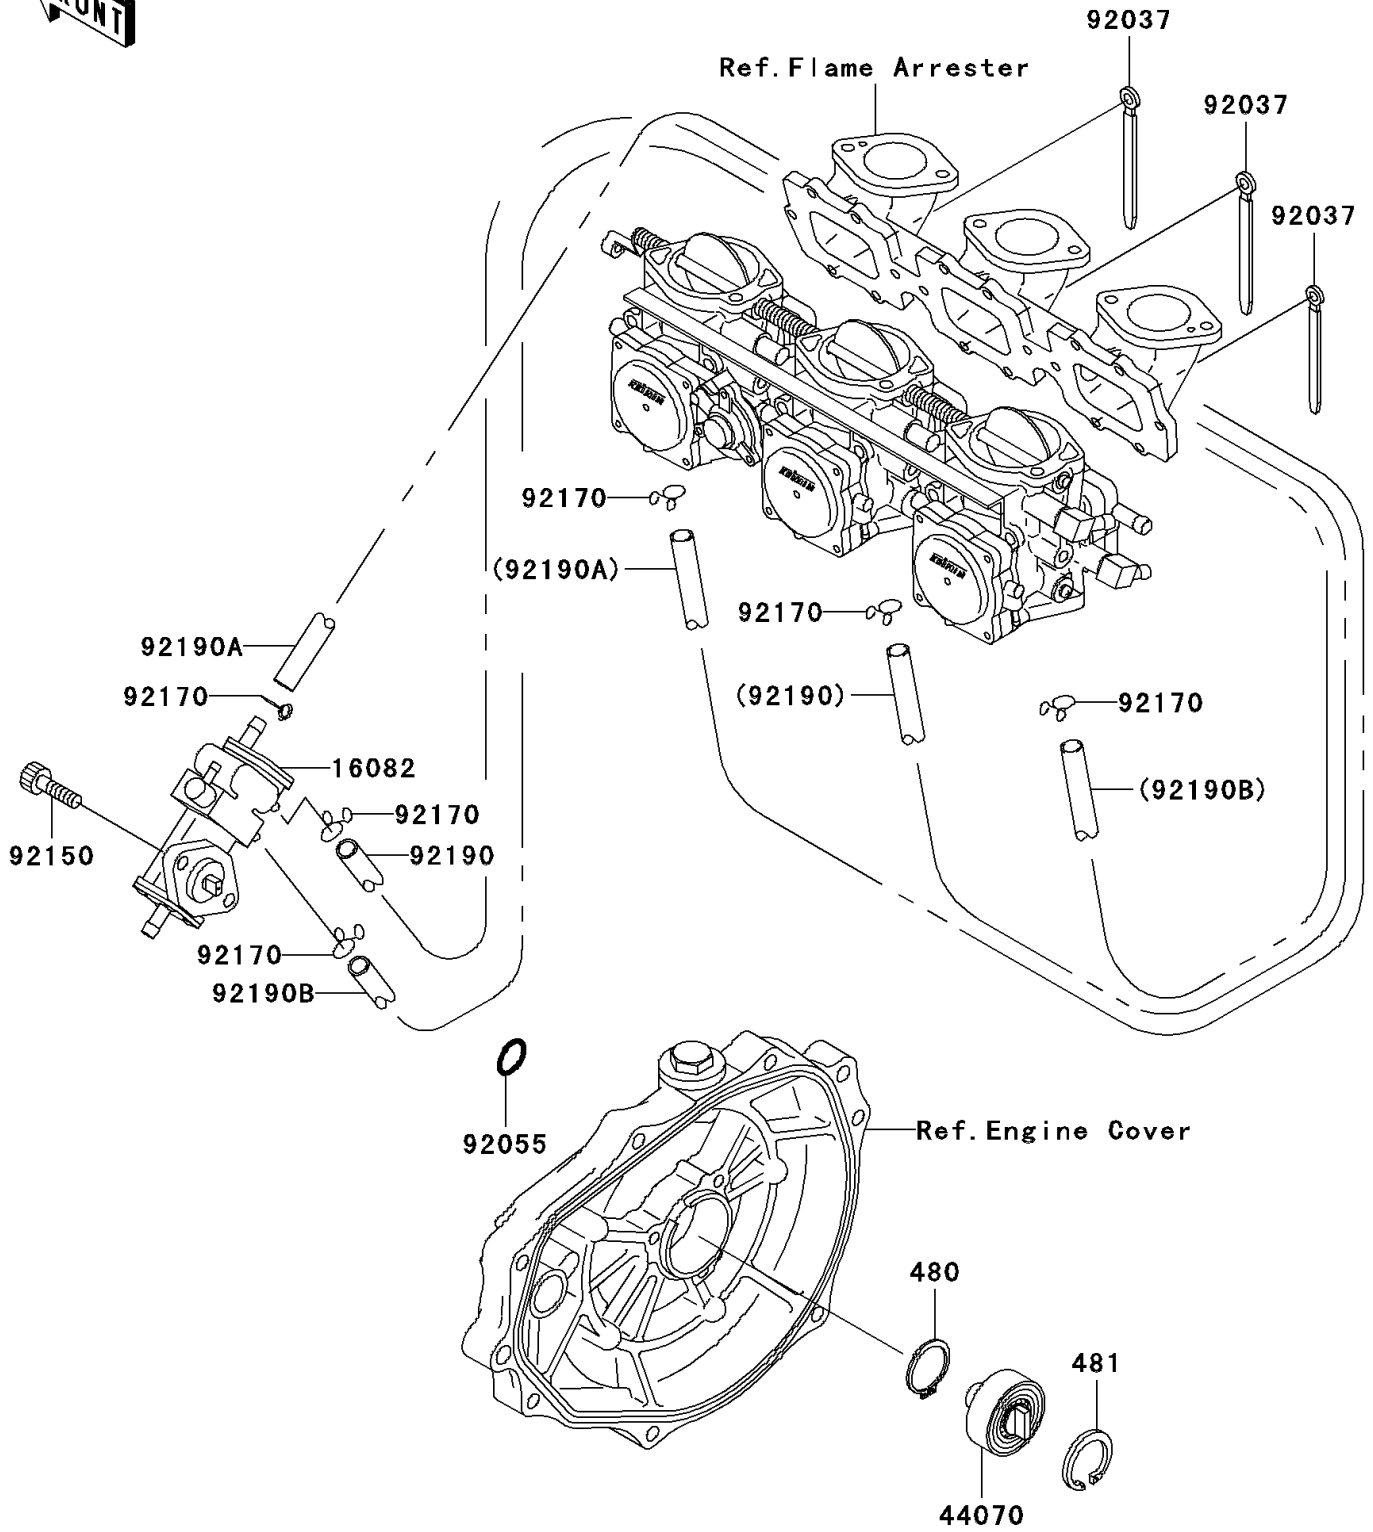

2003 1100 ZXi PARTS DIAGRAM

Oil Pump

E1710

2003 1100 ZXi PARTS LIST

Oil Pump

ITEM NAME	PART NUMBER	QUANTITY
CIRCLIP-TYPE-C,12MM (Ref # 480)	480J1200	1
CIRCLIP-TYPE-C,37MM (Ref # 481)	481J3700	1
PUMP-ASSY-OIL (Ref # 16082)	16082-3720	1
DAMPER-ASSY (Ref # 44070)	44070-3701	1
CLAMP,L=100 (Ref # 92037)	92037-3736	3
RING-O,19.5X1.5 (Ref # 92055)	92055-055	1
BOLT,SOCKET,6X25 (Ref # 92150)	92150-3830	2
CLAMP (Ref # 92170)	92170-3750	6
TUBE,3X6X545 (Ref # 92190)	92190-3907	1
TUBE,3X6X420 (Ref # 92190A)	92190-3945	1
TUBE,6X12X600 (Ref # 92190B)	92190-3947	1