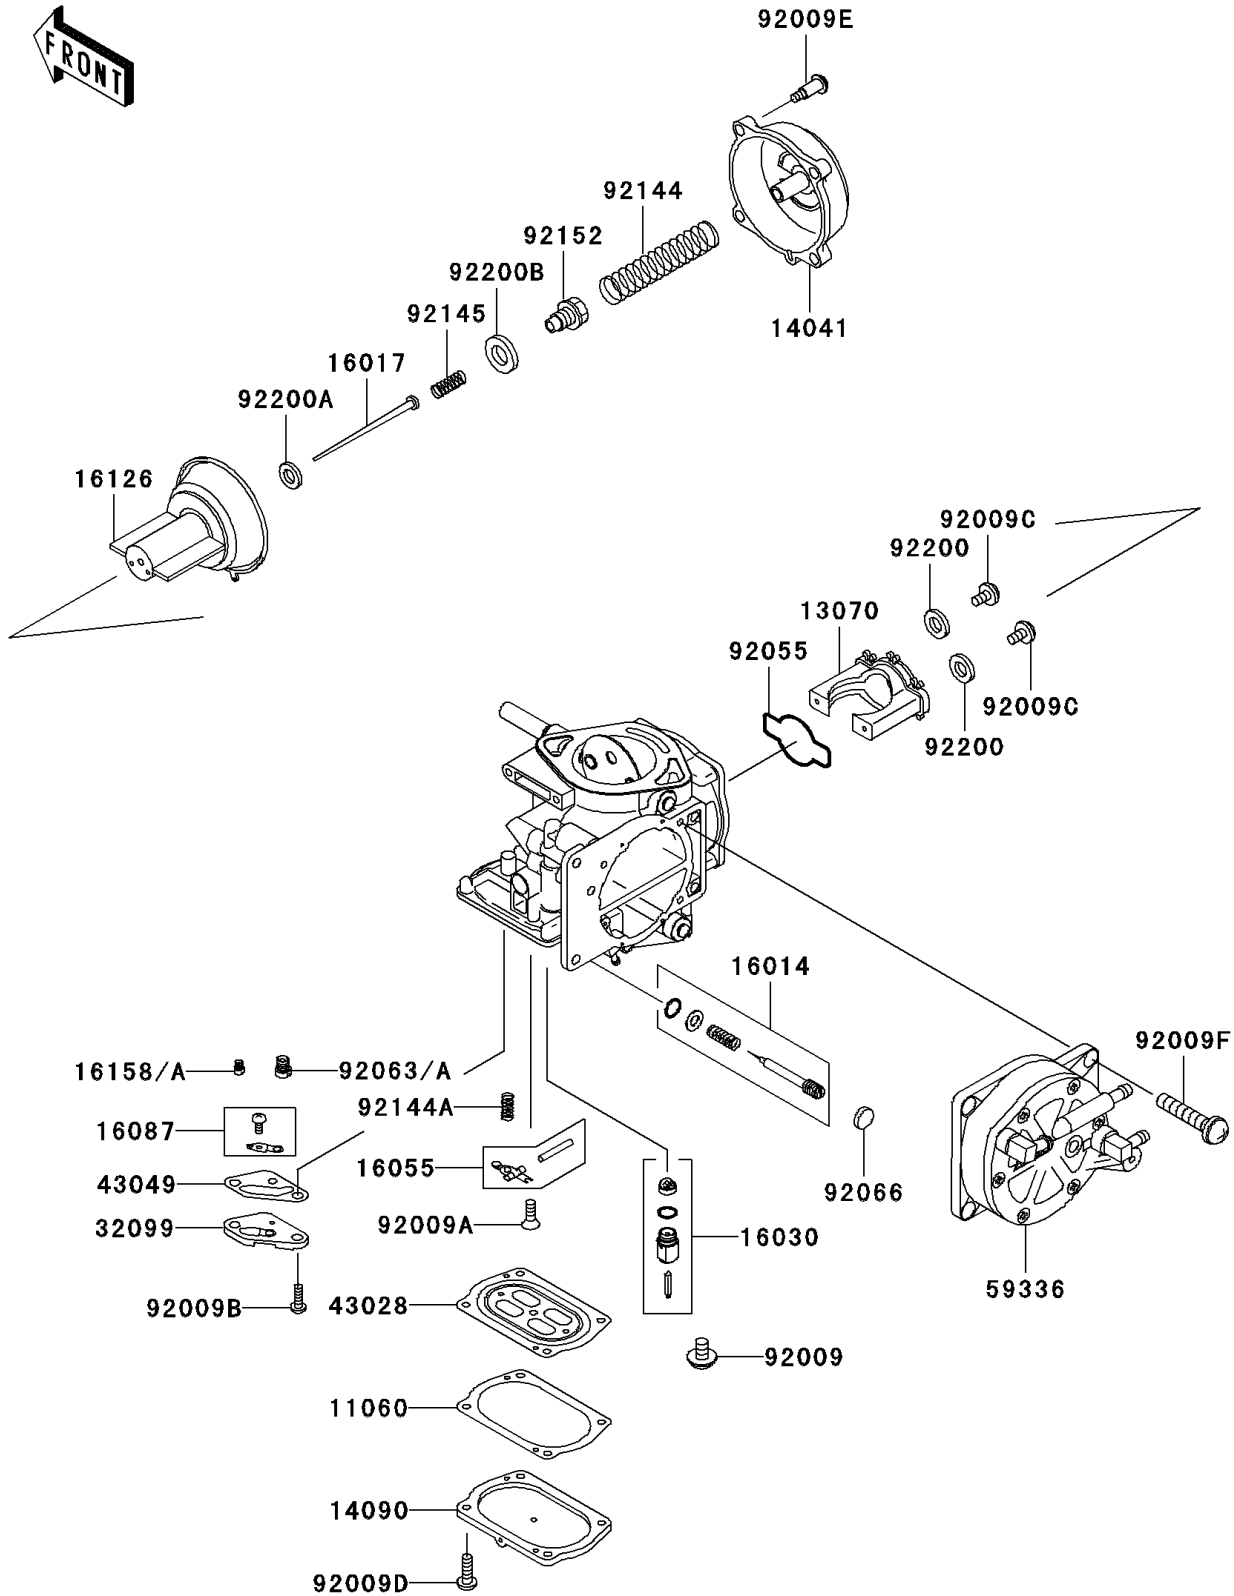

2003 1100 ZXi PARTS DIAGRAM

Carburetor Parts

E1612

2003 1100 ZXi PARTS LIST

Carburetor Parts

ITEM NAME	PART NUMBER	QUANTITY
GASKET,DIAPHRAGM COVER (Ref # 11060)	11060-3789	3
GUIDE,VACUUM VALVE (Ref # 13070)	13070-3726	3
COVER-COMP,MIXING (Ref # 14041)	14041-1100	3
COVER,DIAPHRAGM (Ref # 14090)	14090-3816	3
SCREW-PILOT AIR (Ref # 16014)	16014-3702	3
JET-NEEDLE,N6PD (Ref # 16017)	16017-3708	3
VALVE-FLOAT (Ref # 16030)	16030-3704	3
ARM-FLOAT (Ref # 16055)	16055-3702	3
VALVE-CHECK (Ref # 16087)	16087-3706	3
VALVE,VACUUM (Ref # 16126)	16126-3705	3
JET-SLOW,#32 (Ref # 16158)	16158-3723	3
JET-SLOW,#35 (Ref # 16158A)	16158-3726	3
CASE,JET (Ref # 32099)	32099-3833	3
DIAPHRAGM,CARBURETOR (Ref # 43028)	43028-3711	3
PACKING,JET CASE (Ref # 43049)	43049-3713	3
CASE-PUMP,DIAPHRAGM (Ref # 59336)	59336-3718	1
SCREW (Ref # 92009)	92009-1771	3
SCREW,3X8 (Ref # 92009A)	92009-3712	3
SCREW,4X8 (Ref # 92009B)	92009-3804	6
SCREW,VALVE GUIDE (Ref # 92009C)	92009-3839	6
SCREW,DIAPHRAGM COVER (Ref # 92009D)	92009-3840	12
SCREW,MIXING COVER (Ref # 92009E)	92009-3841	12
SCREW,6X16 (Ref # 92009F)	92009-3865	4
RING-O,VACUUM VALVE GUIDE (Ref # 92055)	92055-3749	3
JET-MAIN,#165 (Ref # 92063)	92063-3720	3
JET-MAIN,#160 (Ref # 92063A)	92063-3722	3
PLUG,PILOT AIR SCREW (Ref # 92066)	92066-3769	3
SPRING,VACUUM VALVE (Ref # 92144)	92144-1962	3
SPRING,FLOAT ARM (Ref # 92144A)	92144-3764	3

2003 1100 ZXi PARTS LIST

Carburetor Parts

ITEM NAME	PART NUMBER	QUANTITY
SPRING,JET NEEDLE (Ref # 92145)	92145-3719	3
COLLAR,JET NEEDLE (Ref # 92152)	92152-3706	3
WASHER,VALVE GUIDE (Ref # 92200)	92200-3772	6
WASHER,JET NEEDLE (Ref # 92200A)	92200-3773	3
WASHER,JET NEEDLE COLLAR (Ref # 92200B)	92200-3774	3