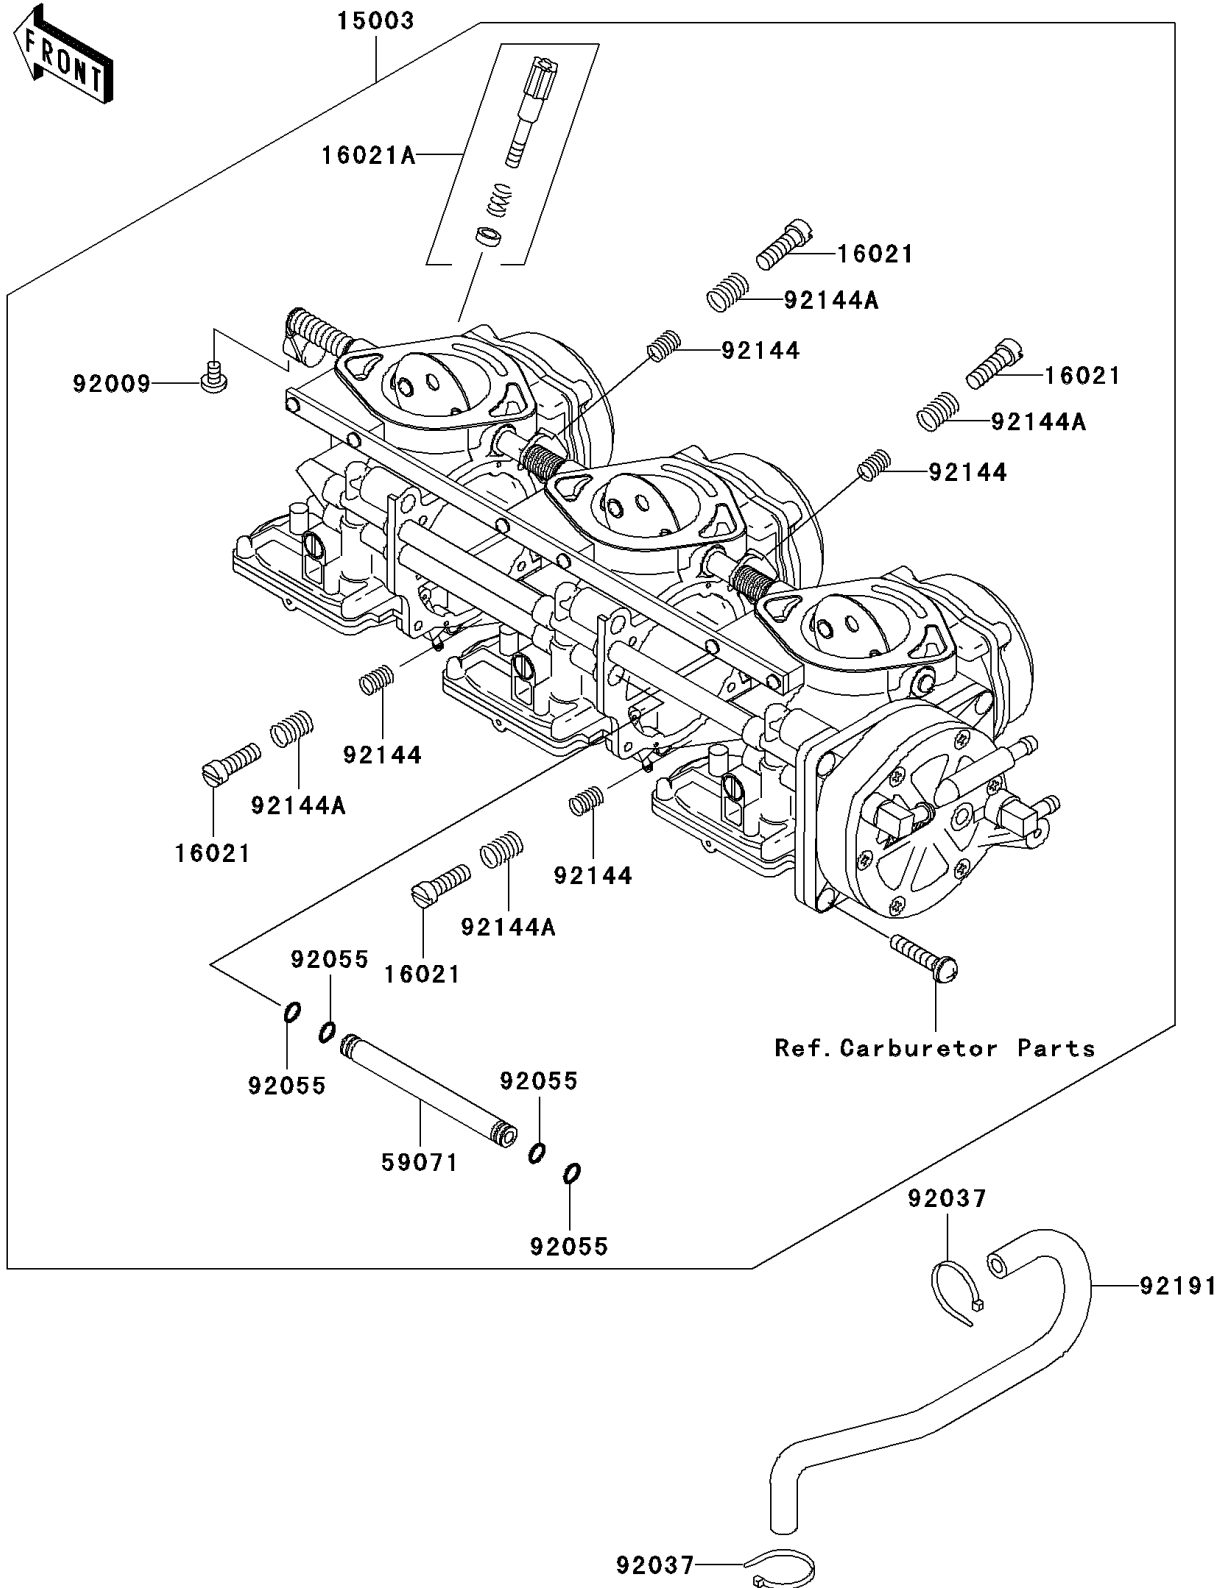

2003 1100 ZXi PARTS DIAGRAM

Carburetor

E1611

2003 1100 ZXi PARTS LIST

Carburetor

ITEM NAME	PART NUMBER	QUANTITY
CARBURETOR-ASSY (Ref # 15003)	15003-3736	1
SCREW-THROTTLE STOP (Ref # 16021)	16021-3704	4
SCREW-THROTTLE STOP (Ref # 16021A)	16021-3707	1
JOINT (Ref # 59071)	59071-3762	4
SCREW,4X6 (Ref # 92009)	92009-3786	1
CLAMP (Ref # 92037)	92037-1173	2
RING-O (Ref # 92055)	92055-1246	16
SPRING,ADJUST SCREW (Ref # 92144)	92144-3704	4
SPRING,THROTTLE STOP SCREW (Ref # 92144A)	92144-3745	4
TUBE (Ref # 92191)	92191-3902	1