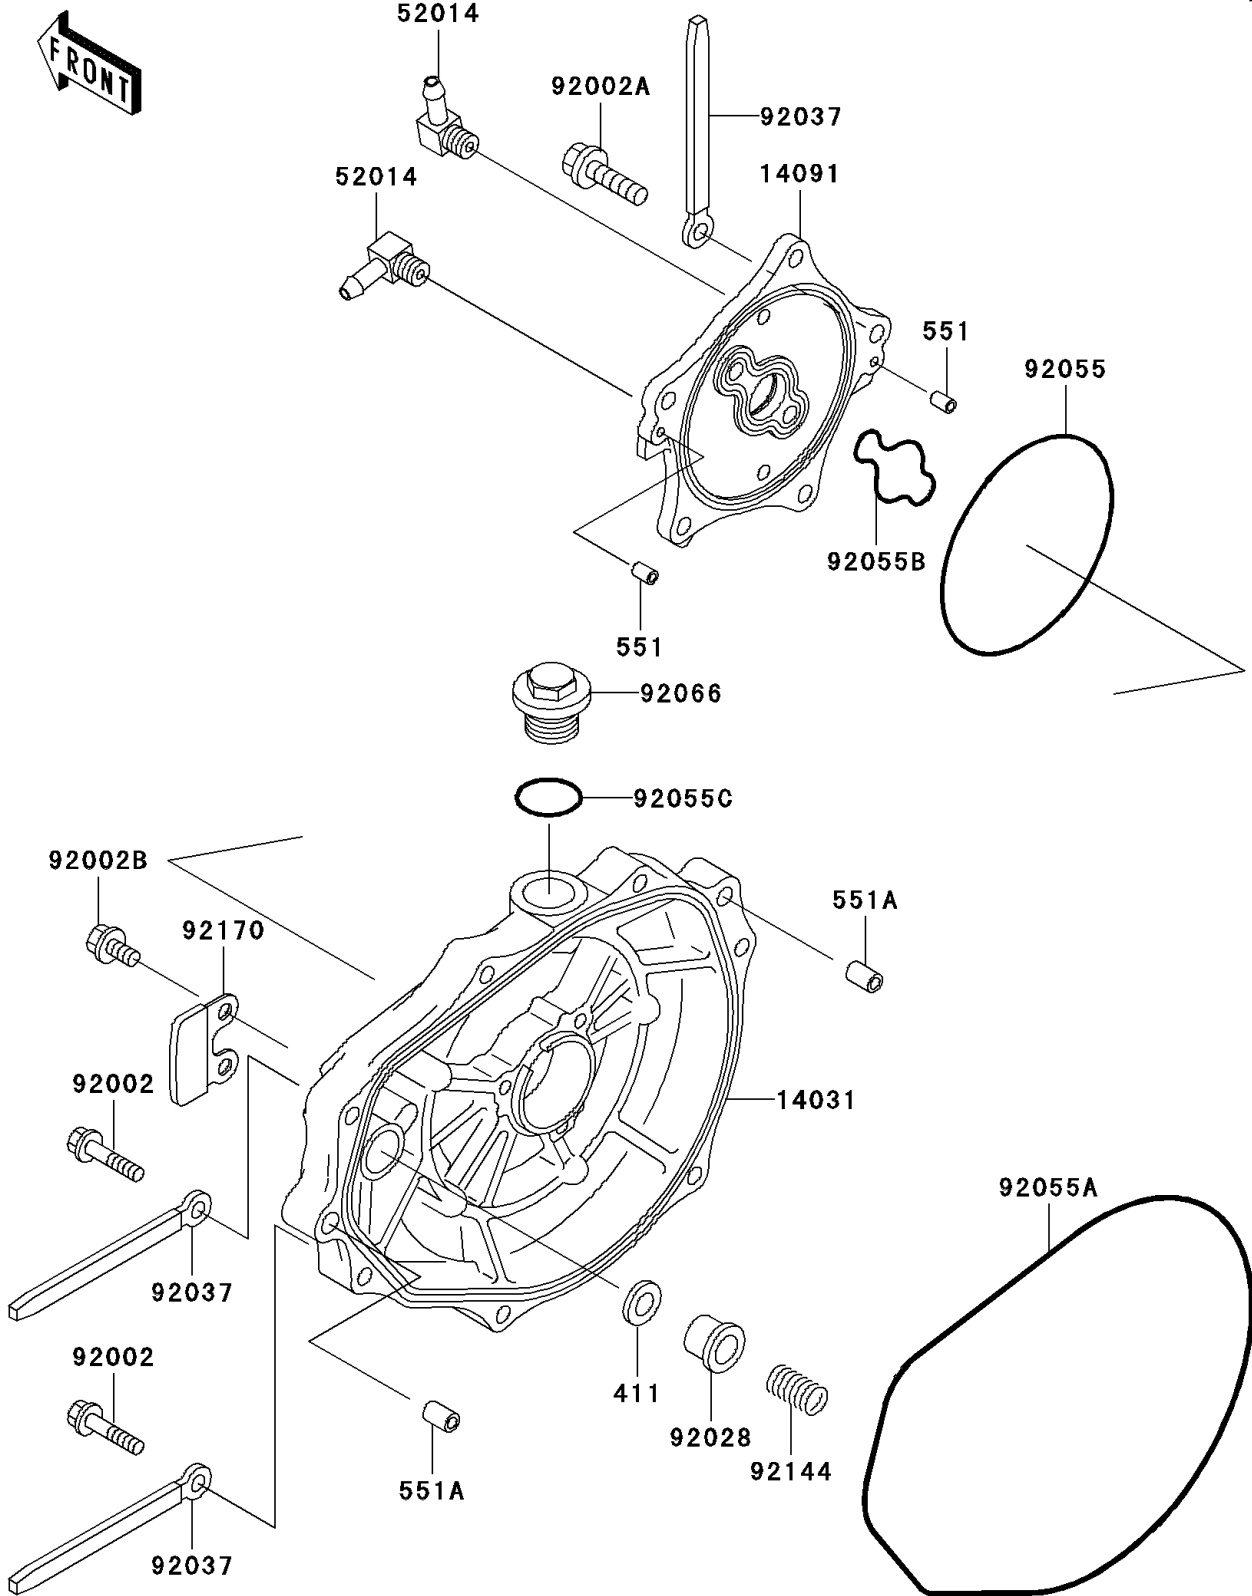

2003 1100 ZXi PARTS DIAGRAM

Engine Cover(s)

E1431

2003 1100 ZXi PARTS LIST

Engine Cover(s)

ITEM NAME	PART NUMBER	QUANTITY
WASHER-PLAIN,5MM (Ref # 411)	411S0500	1
PIN-DOWEL (Ref # 551)	551R0408	2
PIN-DOWEL (Ref # 551A)	551R0812	2
COVER-GENERATOR (Ref # 14031)	14031-3729	1
COVER (Ref # 14091)	14091-3711	1
ELBOW (Ref # 52014)	52014-3721	2
BOLT,6X30 (Ref # 92002)	92002-3726	7
BOLT,6X20 (Ref # 92002A)	92002-3755	5
BOLT,6X12 (Ref # 92002B)	92002-3763	2
BUSHING (Ref # 92028)	92028-3718	1
CLAMP,L=100 (Ref # 92037)	92037-3736	3
RING-O,BREATHER BODY (Ref # 92055)	92055-1284	1
RING-O,GENERATOR COVER (Ref # 92055A)	92055-3712	1
RING-O (Ref # 92055B)	92055-3739	1
RING-O (Ref # 92055C)	92055-515	1
PLUG (Ref # 92066)	92066-3739	1
SPRING (Ref # 92144)	92144-3728	1
CLAMP (Ref # 92170)	92170-3746	1