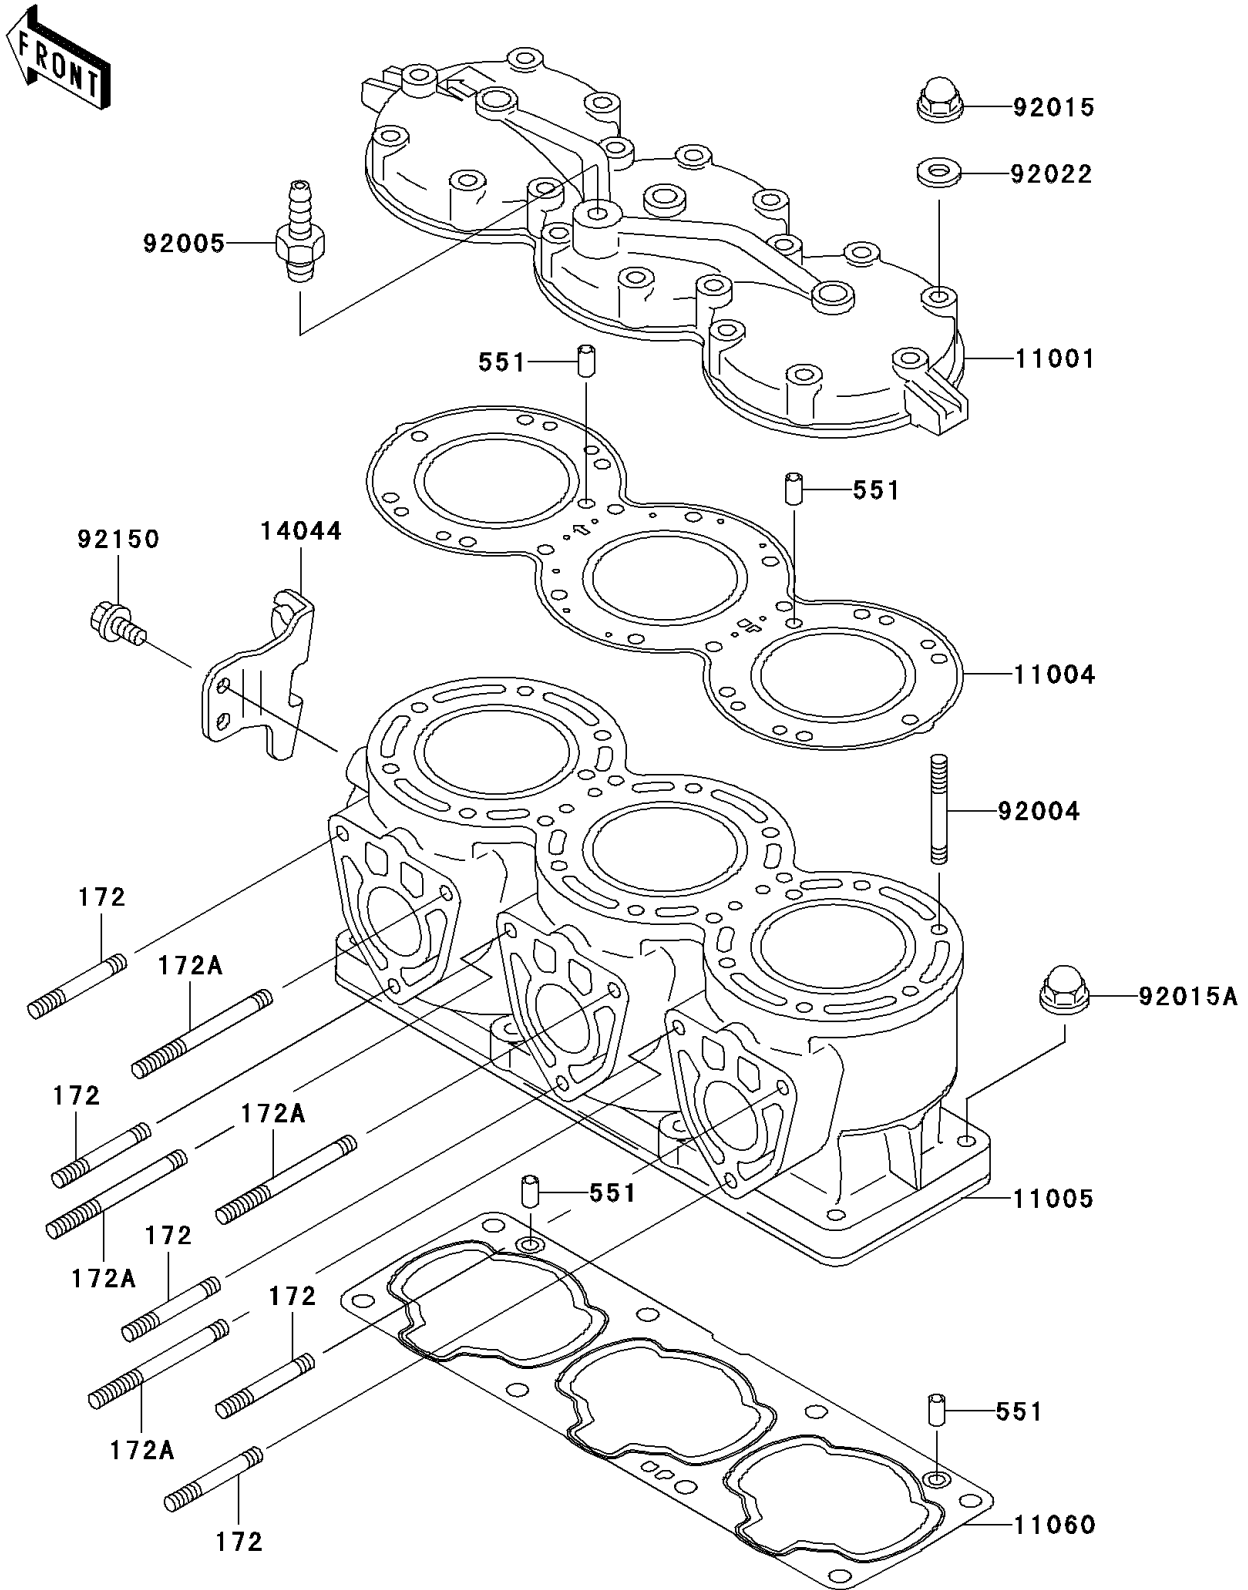

2003 1100 ZXi PARTS DIAGRAM

Cylinder Head/Cylinder

E1110

2003 1100 ZXi PARTS LIST

Cylinder Head/Cylinder

ITEM NAME	PART NUMBER	QUANTITY
BOLT-STUD (Ref # 172)	172R0830	5
BOLT-STUD,8X75 (Ref # 172A)	172R0875	4
PIN-DOWEL (Ref # 551)	551R0812	4
HEAD-CYLINDER (Ref # 11001)	11001-3738	1
GASKET-HEAD (Ref # 11004)	11004-3715	1
CYLINDER-ENGINE (Ref # 11005)	11005-3747	1
GASKET,CYLINDER BASE (Ref # 11060)	11060-3817	1
HOLDER-CABLE (Ref # 14044)	14044-3729	1
STUD,8X43 (Ref # 92004)	92004-3715	18
FITTING (Ref # 92005)	92005-3714	1
NUT,CAP,8MM (Ref # 92015)	92015-1371	18
NUT,10MM (Ref # 92015A)	92015-1649	8
WASHER,8.2X18X1.5 (Ref # 92022)	92022-1964	18
BOLT,8X16 (Ref # 92150)	92150-3722	2