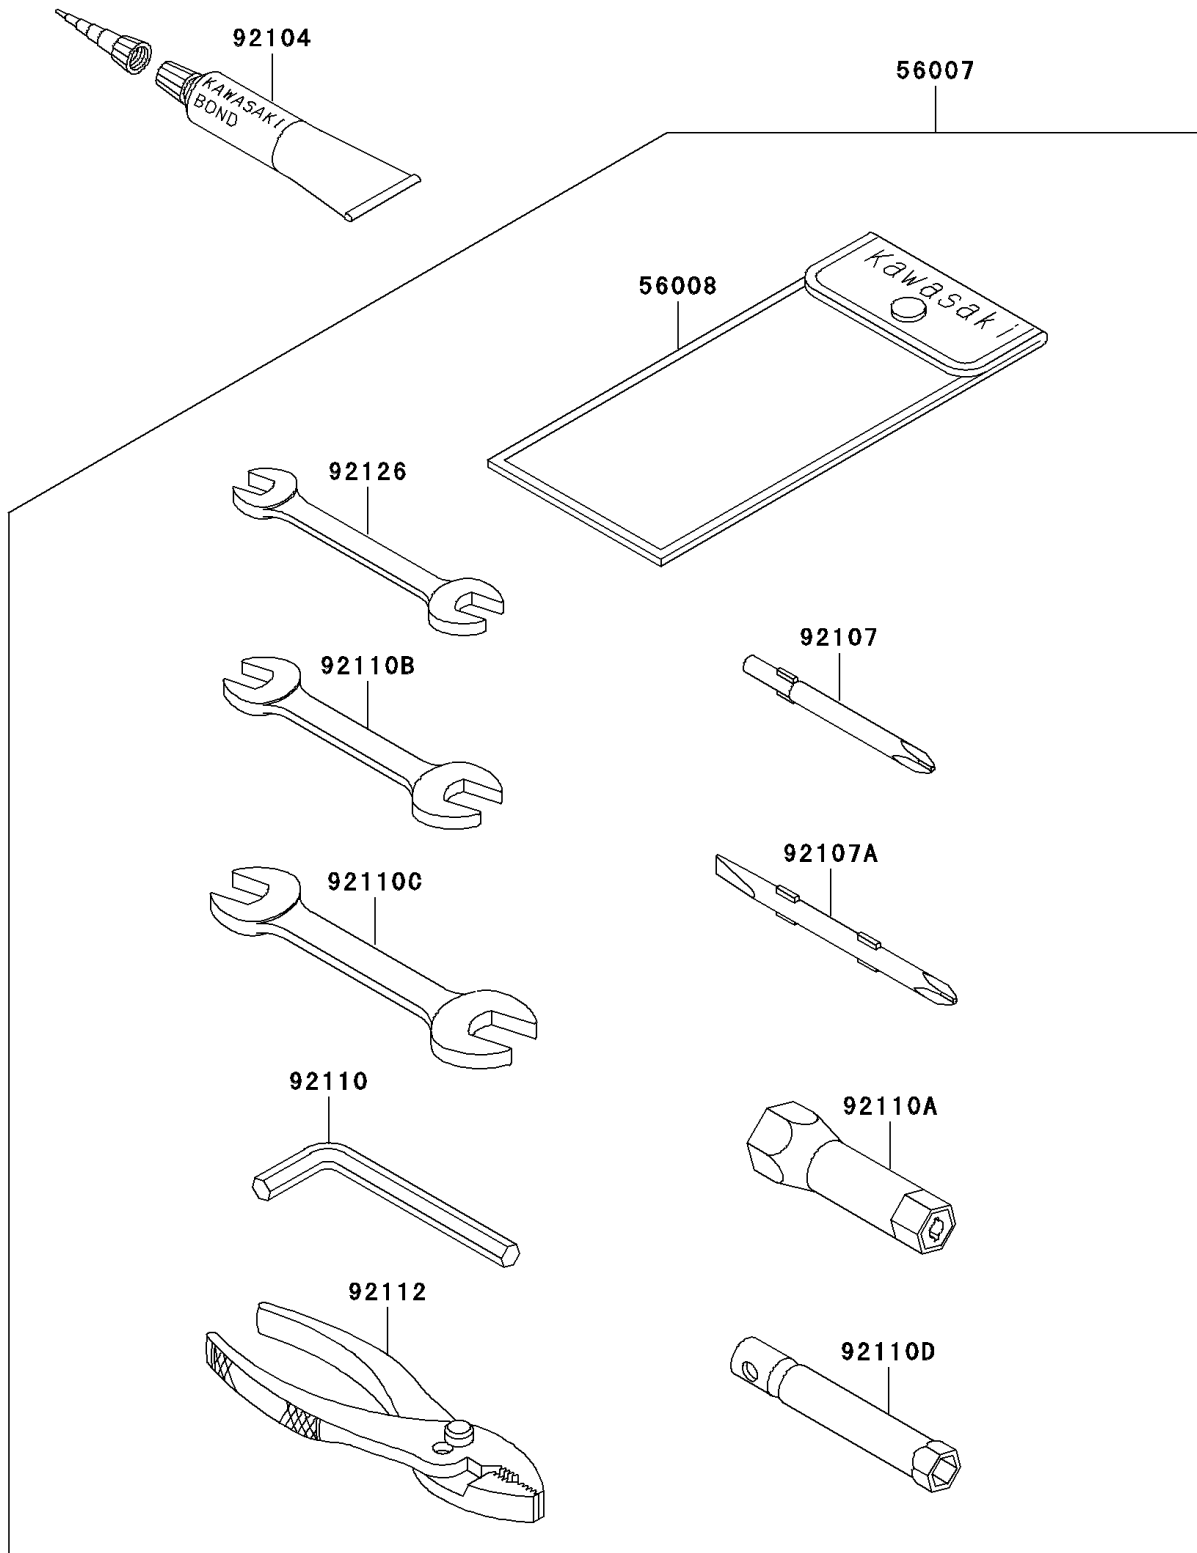

1998 1100 ZXi PARTS DIAGRAM

Owner's Tools

F3182

1998 1100 ZXi PARTS LIST

Owner's Tools

ITEM NAME	PART NUMBER	QUANTITY
TOOL-KIT (Ref # 56007)	56007-3711	1
BAG,TOOL (Ref # 56008)	56008-006	1
GASKET-LIQUID,TUBE,100G,SILVER (Ref # 92104)	92104-002	1
TOOL-DRIVER,#3PHILLIPS (Ref # 92107)	92107-005	1
TOOL-DRIVER,#2PHILLIPS&SLOT (Ref # 92107A)	92107-1051	1
TOOL-WRENCH,ALLEN,5MM (Ref # 92110)	92110-1015	1
TOOL-WRENCH,BOX,21MM (Ref # 92110A)	92110-1113	1
TOOL-WRENCH,OPEN END,10X12 (Ref # 92110B)	92110-1152	1
TOOL-WRENCH,OPEN END,14X17 (Ref # 92110C)	92110-1153	1
TOOL-WRENCH,BOX,10MM (Ref # 92110D)	92110-1156	1
TOOL-PLIERS (Ref # 92112)	92112-003	1
TOOL-WRENCH,OPEN END,8X10 (Ref # 92126)	92126-001	1