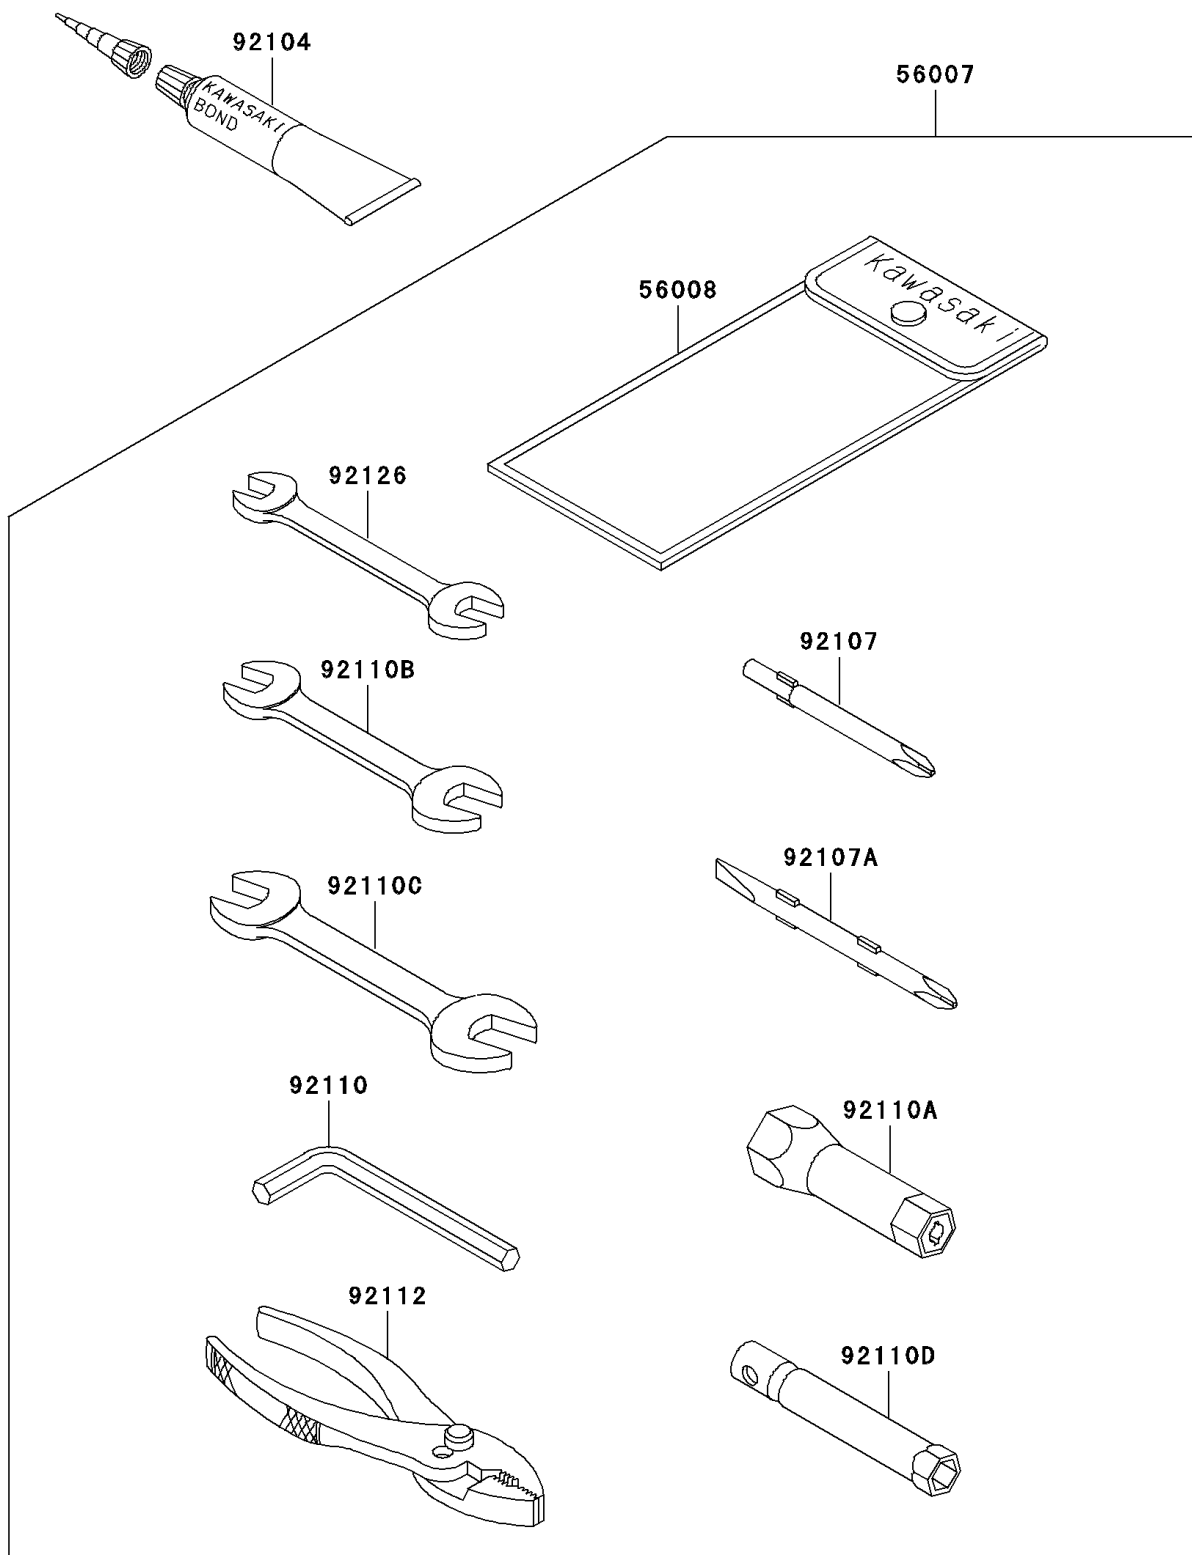

1997 1100 ZXi PARTS DIAGRAM

Owner's Tools

F3182

1997 1100 ZXi PARTS LIST

Owner's Tools

ITEM NAME	PART NUMBER	QUANTITY
TOOL-KIT (Ref # 56007)	56007-3711	1
BAG,TOOL (Ref # 56008)	56008-006	1
GASKET-LIQUID,TUBE,100G,SILVER (Ref # 92104)	92104-002	1
TOOL-DRIVER,#3PHILLIPS (Ref # 92107)	92107-005	1
TOOL-DRIVER,#2PHILLIPS&SLOT (Ref # 92107A)	92107-1051	1
TOOL-WRENCH,ALLEN,5MM (Ref # 92110)	92110-1015	1
TOOL-WRENCH,BOX,21MM (Ref # 92110A)	92110-1113	1
TOOL-WRENCH,OPEN END,10X12 (Ref # 92110B)	92110-1152	1
TOOL-WRENCH,OPEN END,14X17 (Ref # 92110C)	92110-1153	1
TOOL-WRENCH,BOX,10MM (Ref # 92110D)	92110-1156	1
TOOL-PLIERS (Ref # 92112)	92112-003	1
TOOL-WRENCH,OPEN END,8X10 (Ref # 92126)	92126-001	1