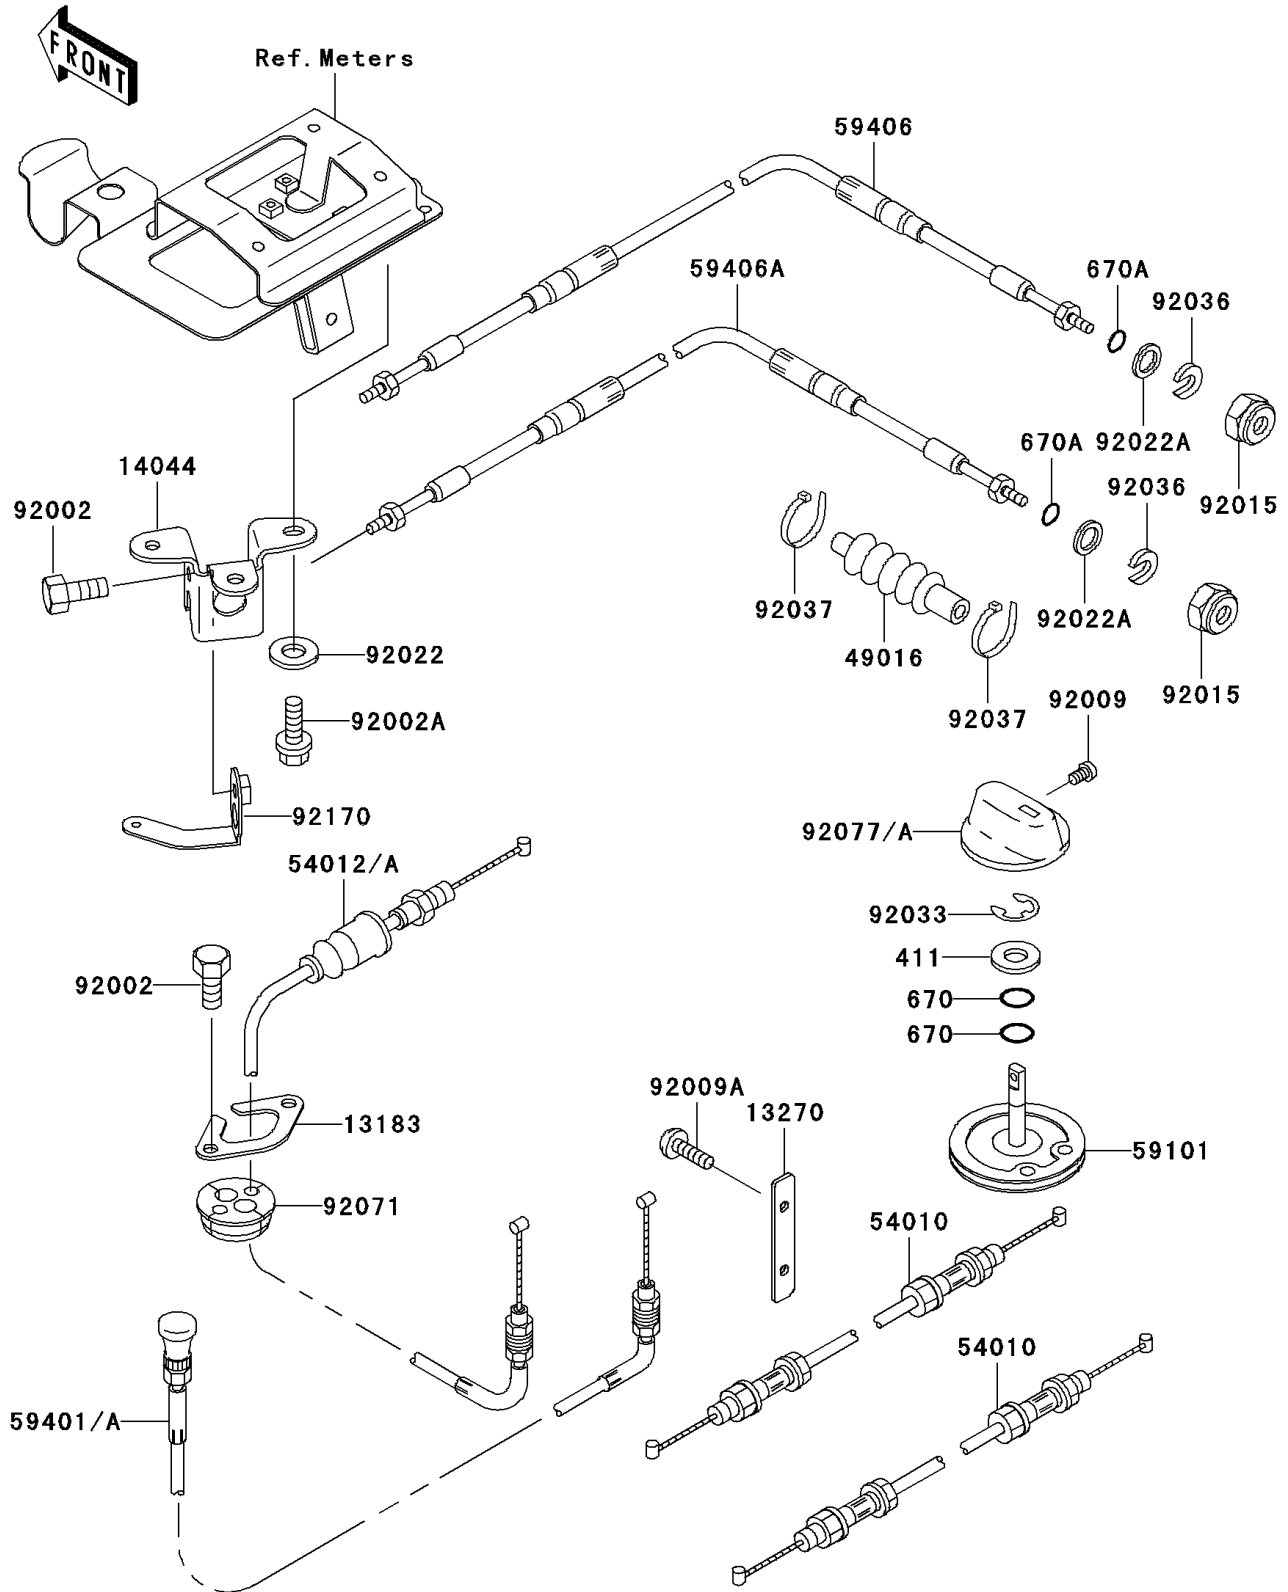

1998 1100 ZXi PARTS DIAGRAM

Cables

F3175

1998 1100 ZXi PARTS LIST

Cables

ITEM NAME	PART NUMBER	QUANTITY
WASHER-PLAIN,8MM (Ref # 411)	411S0800	1
O RING,8MM (Ref # 670)	670B1508	1
O RING,11MM (Ref # 670A)	670B2011	1
PLATE (Ref # 13183)	13183-3810	1
PLATE,FUEL TAP (Ref # 13270)	13270-3798	1
HOLDER-CABLE,STEERING (Ref # 14044)	14044-3730	1
COVER-SEAL,TILT CABLE (Ref # 49016)	49016-3702	1
CABLE,FUEL TAP (Ref # 54010)	54010-3710	1
CABLE-THROTTLE (Ref # 54012A)	54012-3758	1
REEL,SHIFT CABLE (Ref # 59101)	59101-3709	1
CABLE-CHOKE (Ref # 59401A)	59401-3717	1
CABLE-STRG (Ref # 59406)	59406-3757	1
CABLE-STRG,TILT (Ref # 59406A)	59406-3759	1
BOLT,6X16 (Ref # 92002)	92002-3728	1
BOLT,6X20 (Ref # 92002A)	92002-3755	1
SCREW,4X8 (Ref # 92009)	92009-3729	1
SCREW,5X16 (Ref # 92009A)	92009-3789	1
NUT,20MM (Ref # 92015)	92015-526	1
WASHER,6.5X20X1.5 (Ref # 92022)	92022-3710	1
WASHER (Ref # 92022A)	92022-535	1
RING-SNAP,7MM (Ref # 92033)	92033-3704	1
RING-SNAP (Ref # 92036)	92036-501	1
CLAMP (Ref # 92037)	92037-1173	1
GROMMET,HARNESS (Ref # 92071)	92071-3790	1
KNOB,FUEL TAP (Ref # 92077A)	92077-3727	1
CLAMP,STEERING CABLE (Ref # 92170)	92170-3744	1