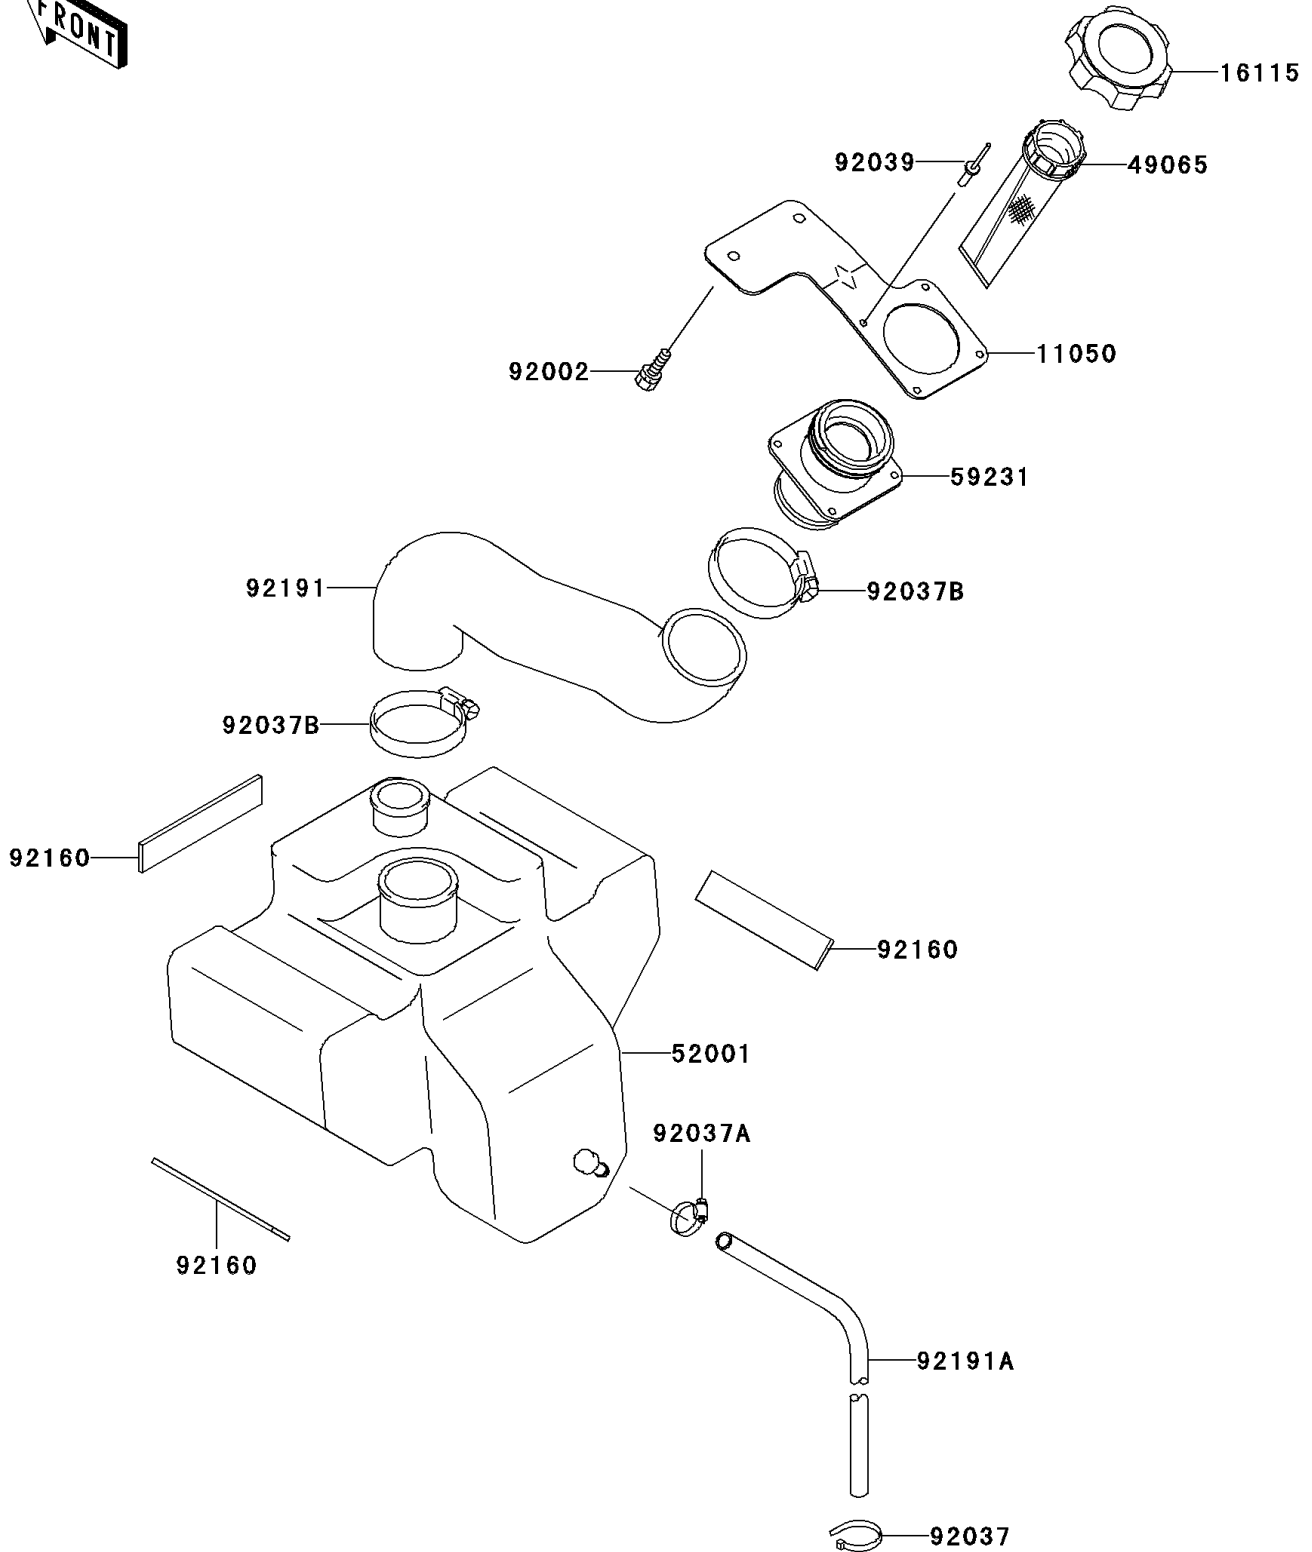

1998 1100 ZXi PARTS DIAGRAM

Oil Tank (JH1100-A2-A5)

F3174A

1998 1100 ZXi PARTS LIST

Oil Tank(JH1100-A2-A5)

ITEM NAME	PART NUMBER	QUANTITY
BRACKET,OIL FILLER (Ref # 11050)	11050-3783	1
CAP-OIL FILLER (Ref # 16115)	16115-3714	1
FILTER-OIL (Ref # 49065)	49065-3703	1
TANK-OIL (Ref # 52001)	52001-3729	1
FILLER (Ref # 59231)	59231-3715	1
BOLT,6X16 (Ref # 92002)	92002-3728	1
CLAMP (Ref # 92037)	92037-1173	1
CLAMP (Ref # 92037A)	92037-3726	1
CLAMP (Ref # 92037B)	92037-509	1
RIVET (Ref # 92039)	92039-3748	1
DAMPER (Ref # 92160)	92160-3840	1
TUBE (Ref # 92191)	92191-3819	1
TUBE,5.8X10.8X140 (Ref # 92191A)	92191-3823	1