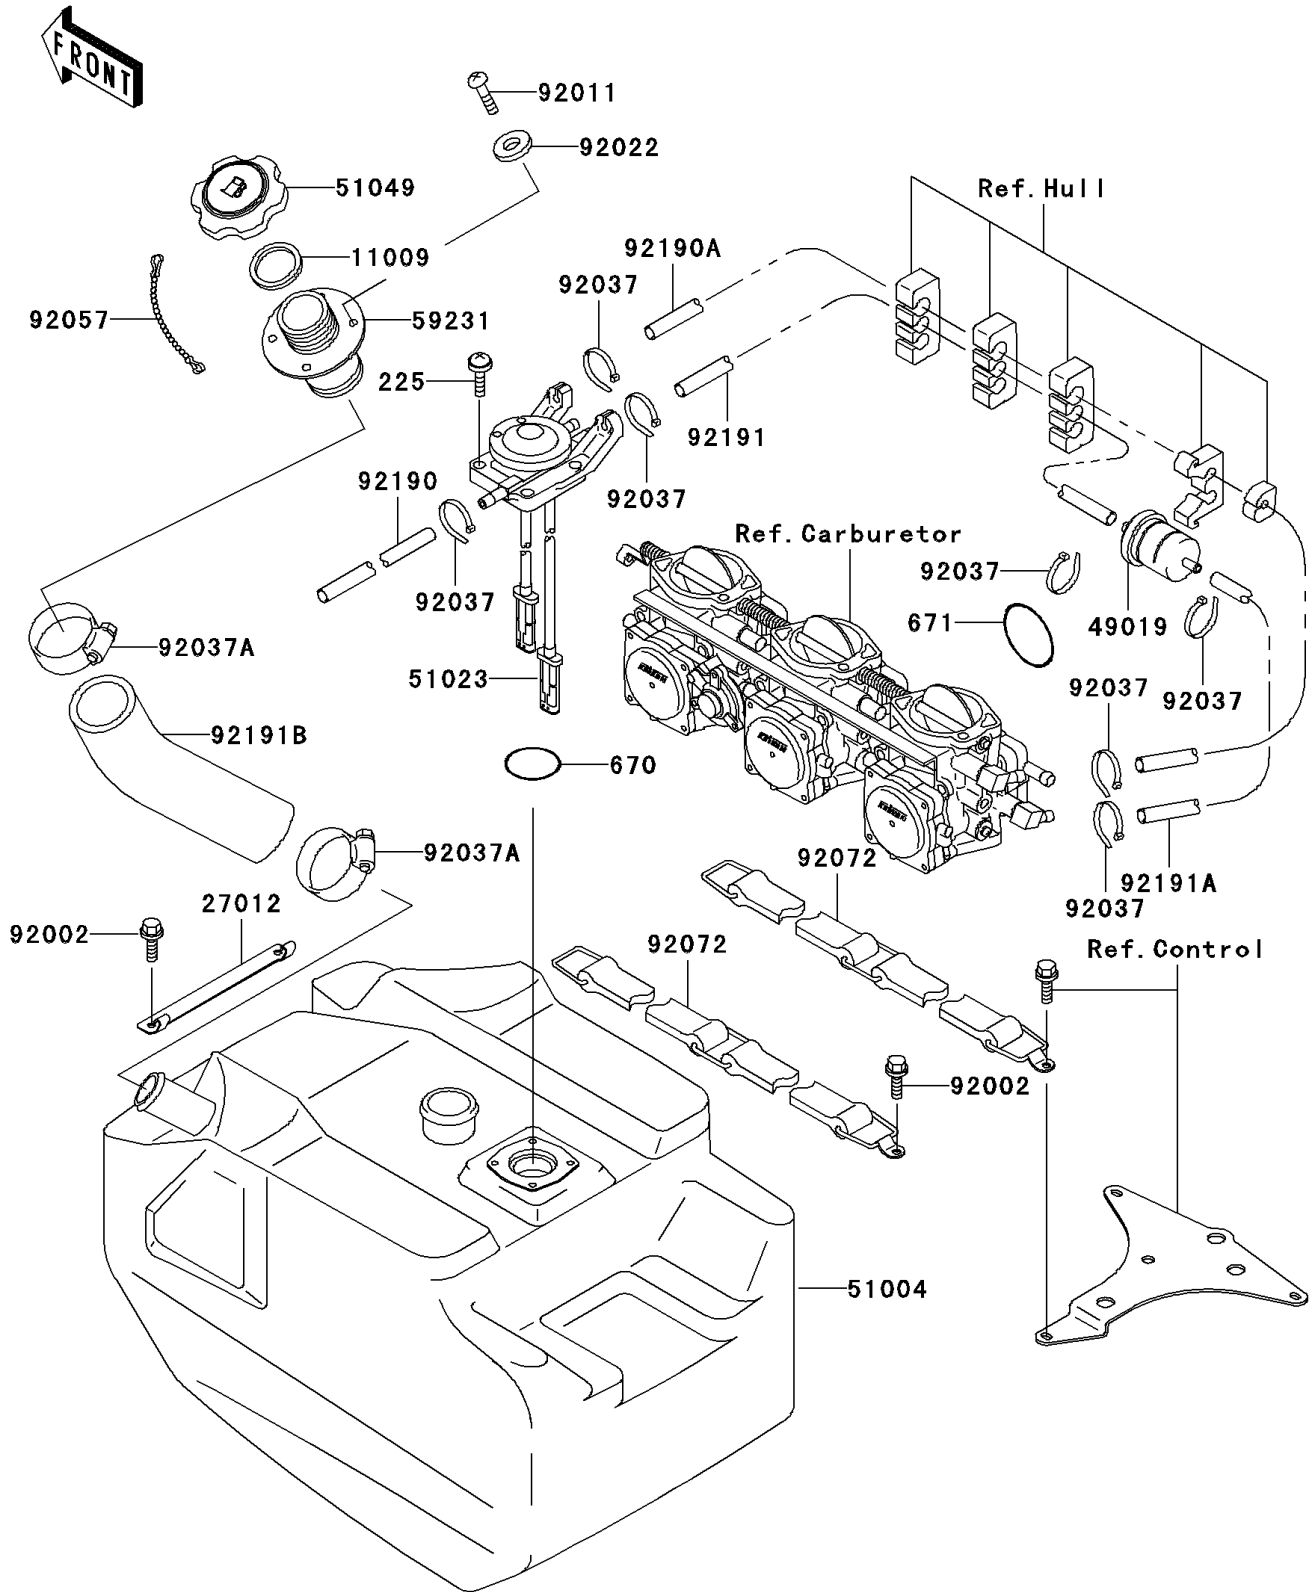

1998 1100 ZXi PARTS DIAGRAM

Fuel Tank(JH1100-A2-A5)

F3173A

1998 1100 ZXi PARTS LIST

Fuel Tank(JH1100-A2-A5)

ITEM NAME	PART NUMBER	QUANTITY
SCREW-PAN-WSP-CROS,5X20 (Ref # 225)	225R0520	1
O RING,36MM (Ref # 670)	670B3036	1
O RING,65MM (Ref # 671)	671B2565	1
GASKET,TANK CAP (Ref # 11009)	11009-3020	1
HOOK,BOW EYE (Ref # 27012)	27012-3766	1
FILTER-FUEL (Ref # 49019)	49019-3712	1
TANK-FUEL (Ref # 51004)	51004-3725	1
TAP-ASSY,FUEL (Ref # 51023)	51023-3734	1
CAP-TANK,FUEL (Ref # 51049)	51049-3714	1
FILLER,FUEL TANK (Ref # 59231)	59231-3716	1
BOLT,6X16 (Ref # 92002)	92002-3728	1
SCREW (Ref # 92011)	92011-562	1
WASHER (Ref # 92022)	92022-563	1
CLAMP (Ref # 92037)	92037-1173	1
CLAMP (Ref # 92037A)	92037-3009	1
CHAIN,COVER,L=100 (Ref # 92057)	92057-3704	1
BAND,FUEL TANK (Ref # 92072)	92072-3797	1
TUBE,5.8X10.8X860 (Ref # 92190)	92190-3853	1
TUBE,"RETURN" (Ref # 92190A)	92190-3988	1
TUBE,"ON",5.8X10.8X270 (Ref # 92191)	92191-3708	1
TUBE,"ON",5.8X10.8X940 (Ref # 92191A)	92191-3715	1
TUBE,FUEL TANK-FILLER (Ref # 92191B)	92191-3755	1