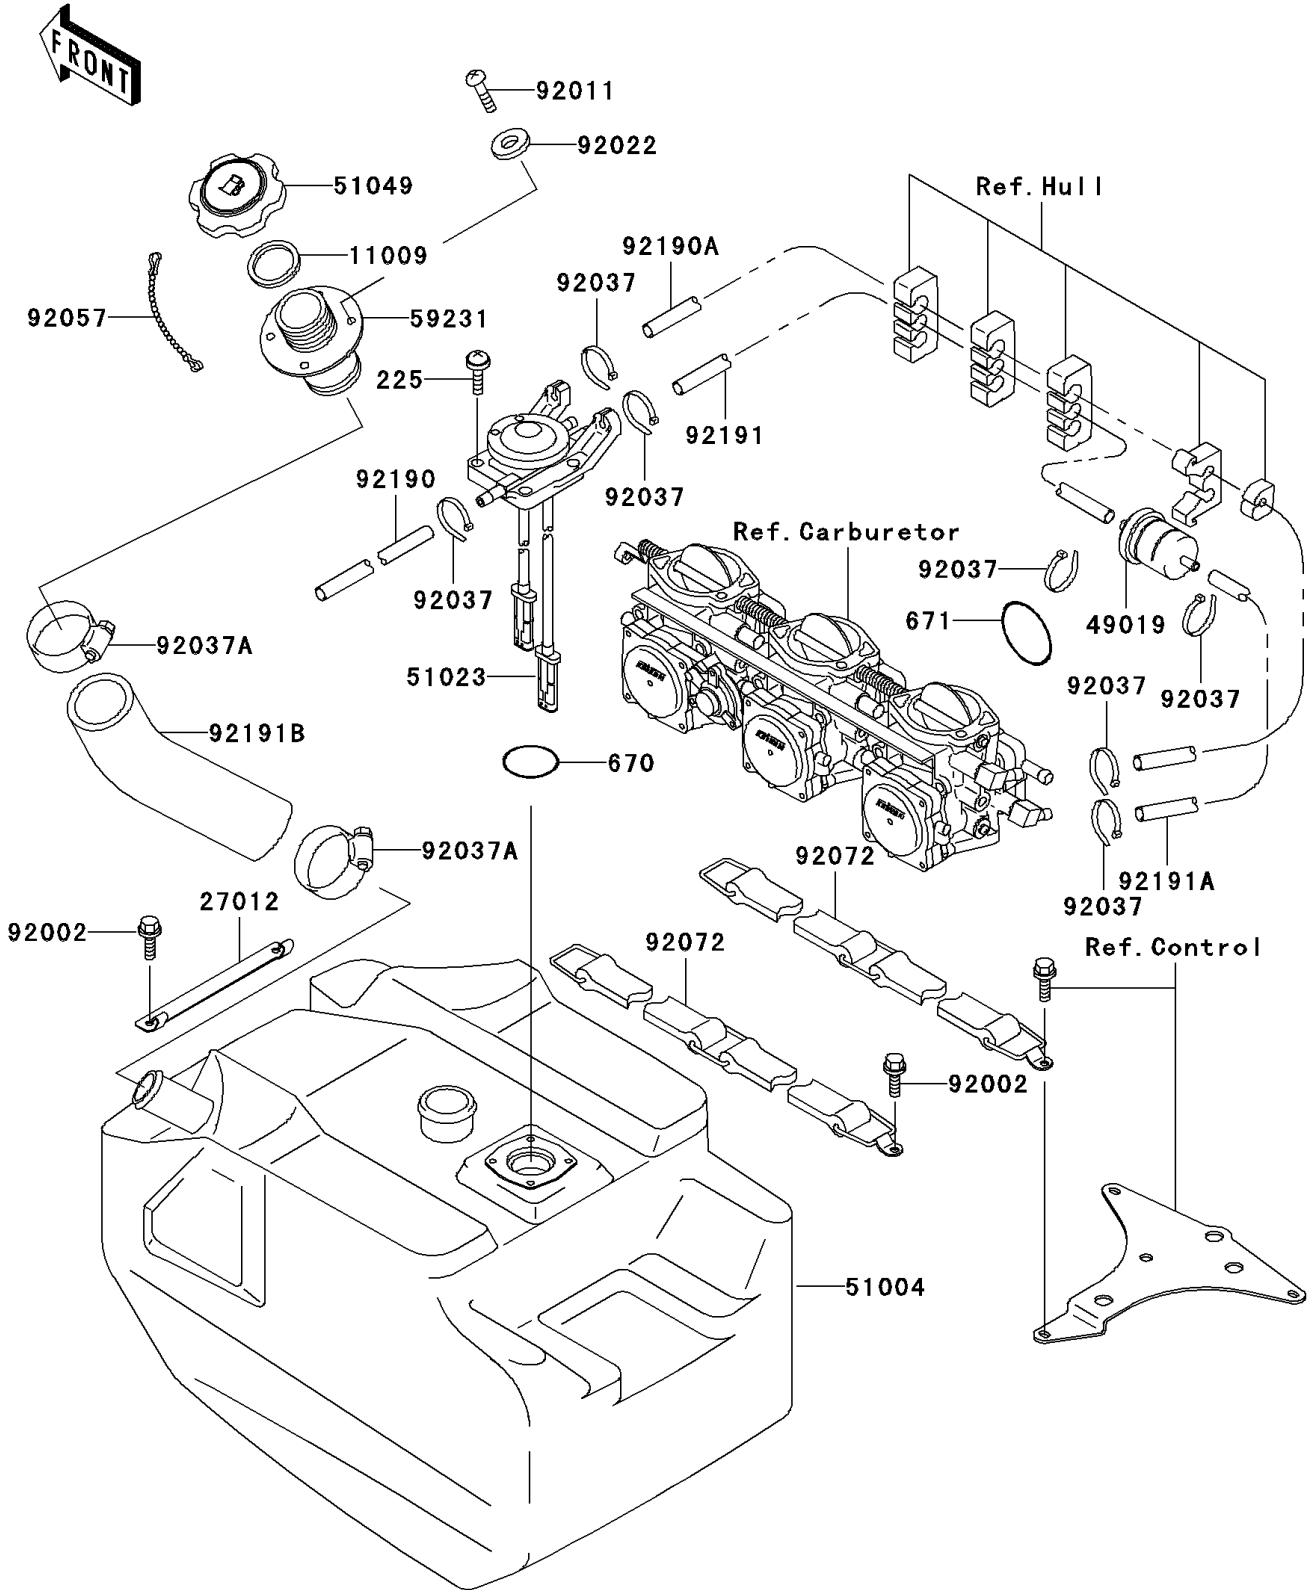

# 1997 1100 ZXi PARTS DIAGRAM

Fuel Tank(JH1100-A2-A5)

F3173A

# 1997 1100 ZXi PARTS LIST

Fuel Tank(JH1100-A2-A5)

ITEM NAME	PART NUMBER	QUANTITY
SCREW-PAN-WSP-CROS,5X20 (Ref # 225)	225R0520	4
O RING,36MM (Ref # 670)	670B3036	1
O RING,65MM (Ref # 671)	671B2565	1
GASKET,TANK CAP (Ref # 11009)	11009-3020	1
HOOK,BOW EYE (Ref # 27012)	27012-3766	1
FILTER-FUEL (Ref # 49019)	49019-3712	1
TANK-FUEL (Ref # 51004)	51004-3725	1
TAP-ASSY,FUEL (Ref # 51023)	51023-3734	1
CAP-TANK,FUEL (Ref # 51049)	51049-3714	1
FILLER,FUEL TANK (Ref # 59231)	59231-3716	1
BOLT,6X16 (Ref # 92002)	92002-3728	3
SCREW (Ref # 92011)	92011-562	4
WASHER (Ref # 92022)	92022-563	4
CLAMP (Ref # 92037)	92037-1173	7
CLAMP (Ref # 92037A)	92037-3009	2
CHAIN,COVER,L=100 (Ref # 92057)	92057-3704	1
BAND,FUEL TANK (Ref # 92072)	92072-3797	2
TUBE,5.8X10.8X860 (Ref # 92190)	92190-3853	1
TUBE,"RETURN" (Ref # 92190A)	92190-3988	1
TUBE,"ON",5.8X10.8X270 (Ref # 92191)	92191-3708	1
TUBE,"ON",5.8X10.8X940 (Ref # 92191A)	92191-3715	1
TUBE,FUEL TANK-FILLER (Ref # 92191B)	92191-3755	1