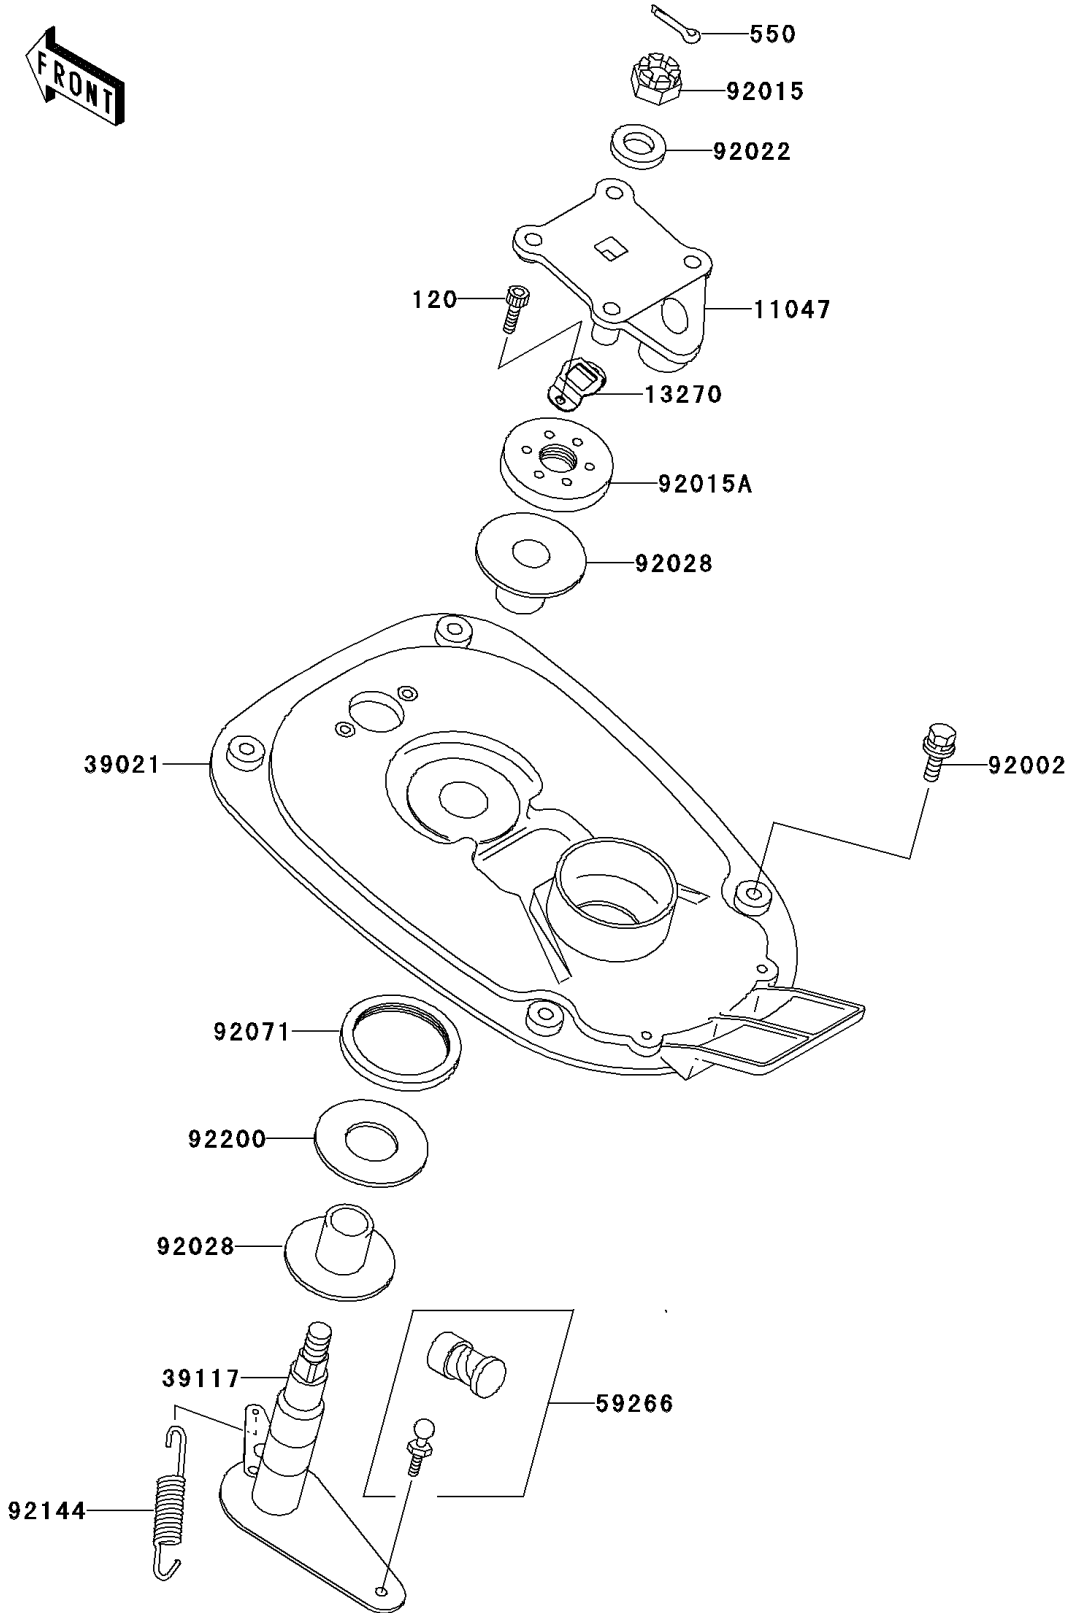

## 1998 1100 ZXi PARTS DIAGRAM

Handle Pole

F3171

## 1998 1100 ZXi PARTS LIST

Handle Pole

ITEM NAME	PART NUMBER	QUANTITY
BOLT-SOCKET,5X10 (Ref # 120)	120R0510	1
PIN-COTTER,3X35 (Ref # 550)	550S3035	1
BRACKET,HANDLE HOLDER (Ref # 11047)	11047-3759	1
PLATE (Ref # 13270)	13270-3780	1
BRACKET-HANDLE POLE (Ref # 39021)	39021-3705	1
SHAFT-STRG (Ref # 39117)	39117-3709	1
JOINT-BALL (Ref # 59266)	59266-3707	1
BOLT,8X25 (Ref # 92002)	92002-3774	1
NUT,CASTLE,14MM (Ref # 92015)	92015-3805	1
NUT (Ref # 92015A)	92015-3852	1
WASHER,15X34X2.0 (Ref # 92022)	92022-3738	1
BUSHING,STEERING (Ref # 92028)	92028-3748	1
GROMMET (Ref # 92071)	92071-3792	1
WASHER,32.5X70X2 (Ref # 92200)	92200-3718	1