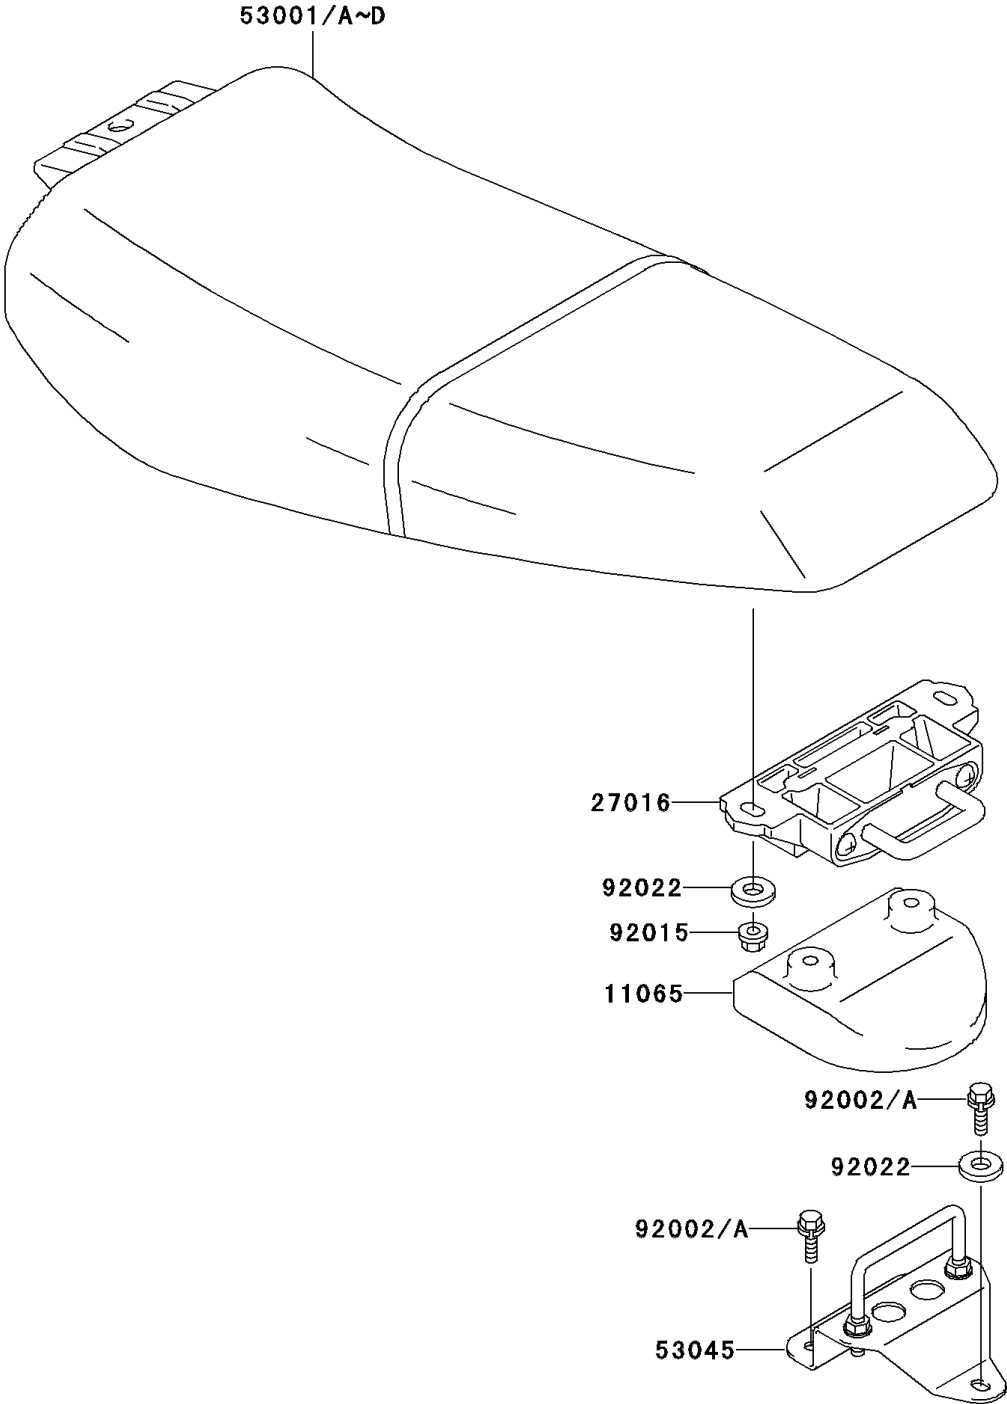

1998 1100 ZXi PARTS DIAGRAM

Seat

F3146

1998 1100 ZXi PARTS LIST

Seat

ITEM NAME	PART NUMBER	QUANTITY
CAP,SEAT LOCK HOOK (Ref # 11065)	11065-3702	1
LOCK-ASSY,SEAT (Ref # 27016)	27016-3731	1
SEAT-ASSY,S.GRAY (Ref # 53001)	53001-3735-LG	1
HOOK-ASSY,SEAT LOCK (Ref # 53045)	53045-3706	1
BOLT,6X25 (Ref # 92002)	92002-3714	1
NUT,6MM (Ref # 92015)	92015-3767	1
WASHER,6.5X20X1.5 (Ref # 92022)	92022-3710	1