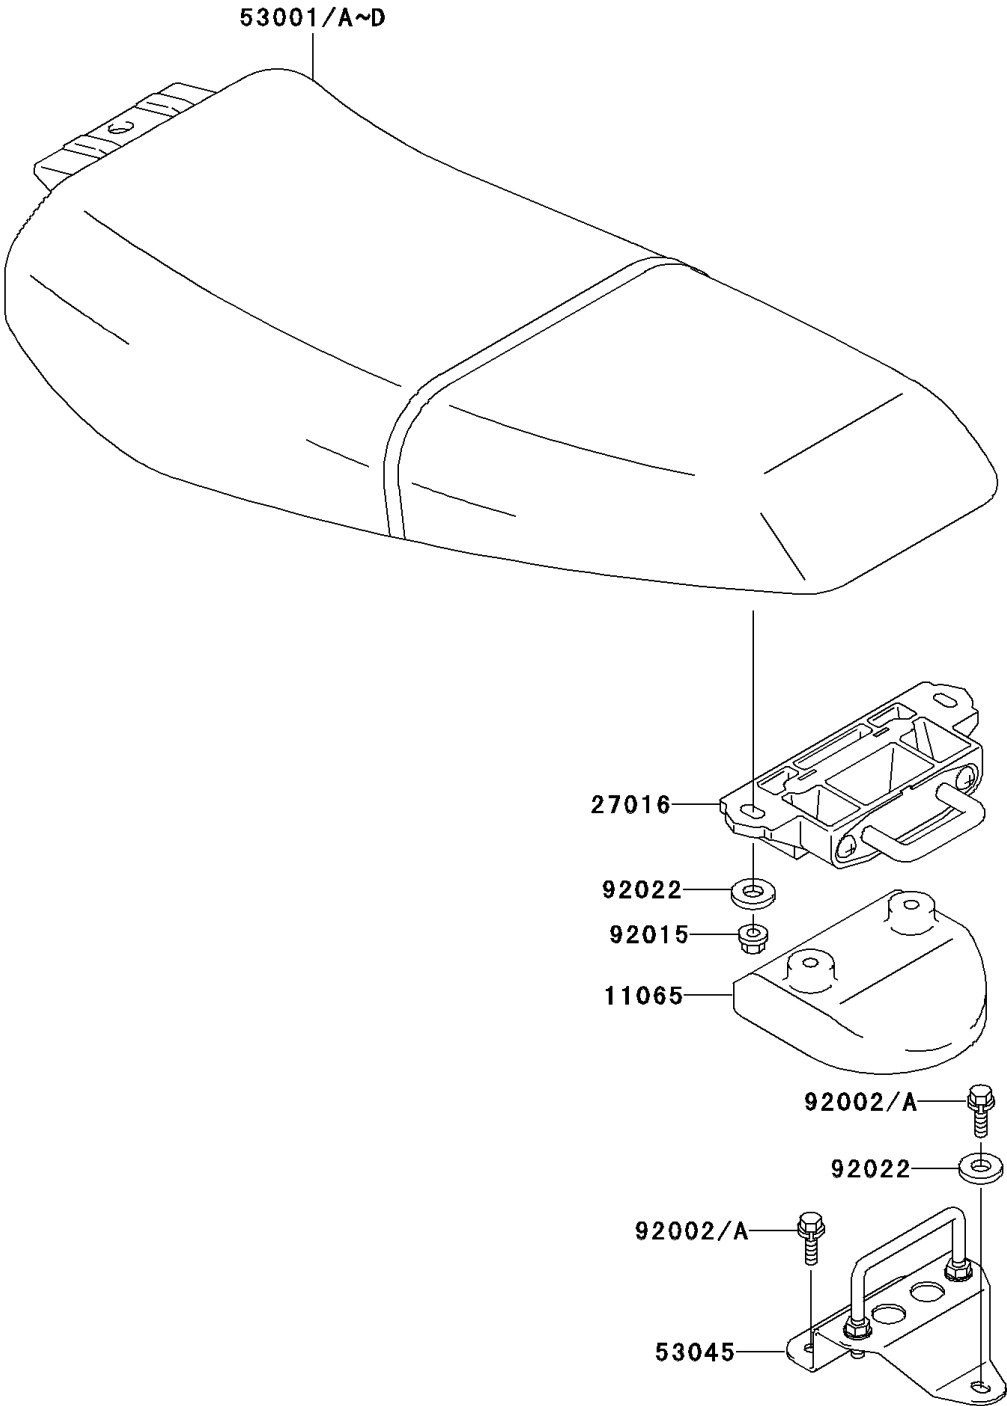

1997 1100 ZXi PARTS DIAGRAM

Seat

F3146

1997 1100 ZXi PARTS LIST

Seat

ITEM NAME	PART NUMBER	QUANTITY
CAP,SEAT LOCK HOOK (Ref # 11065)	11065-3702	1
LOCK-ASSY,SEAT (Ref # 27016)	27016-3731	1
SEAT-ASSY,S.GRAY (Ref # 53001A)	53001-3736-LG	1
HOOK-ASSY,SEAT LOCK (Ref # 53045)	53045-3706	1
BOLT,6X25 (Ref # 92002)	92002-3714	1
NUT,6MM (Ref # 92015)	92015-3767	1
WASHER,6.5X20X1.5 (Ref # 92022)	92022-3710	1