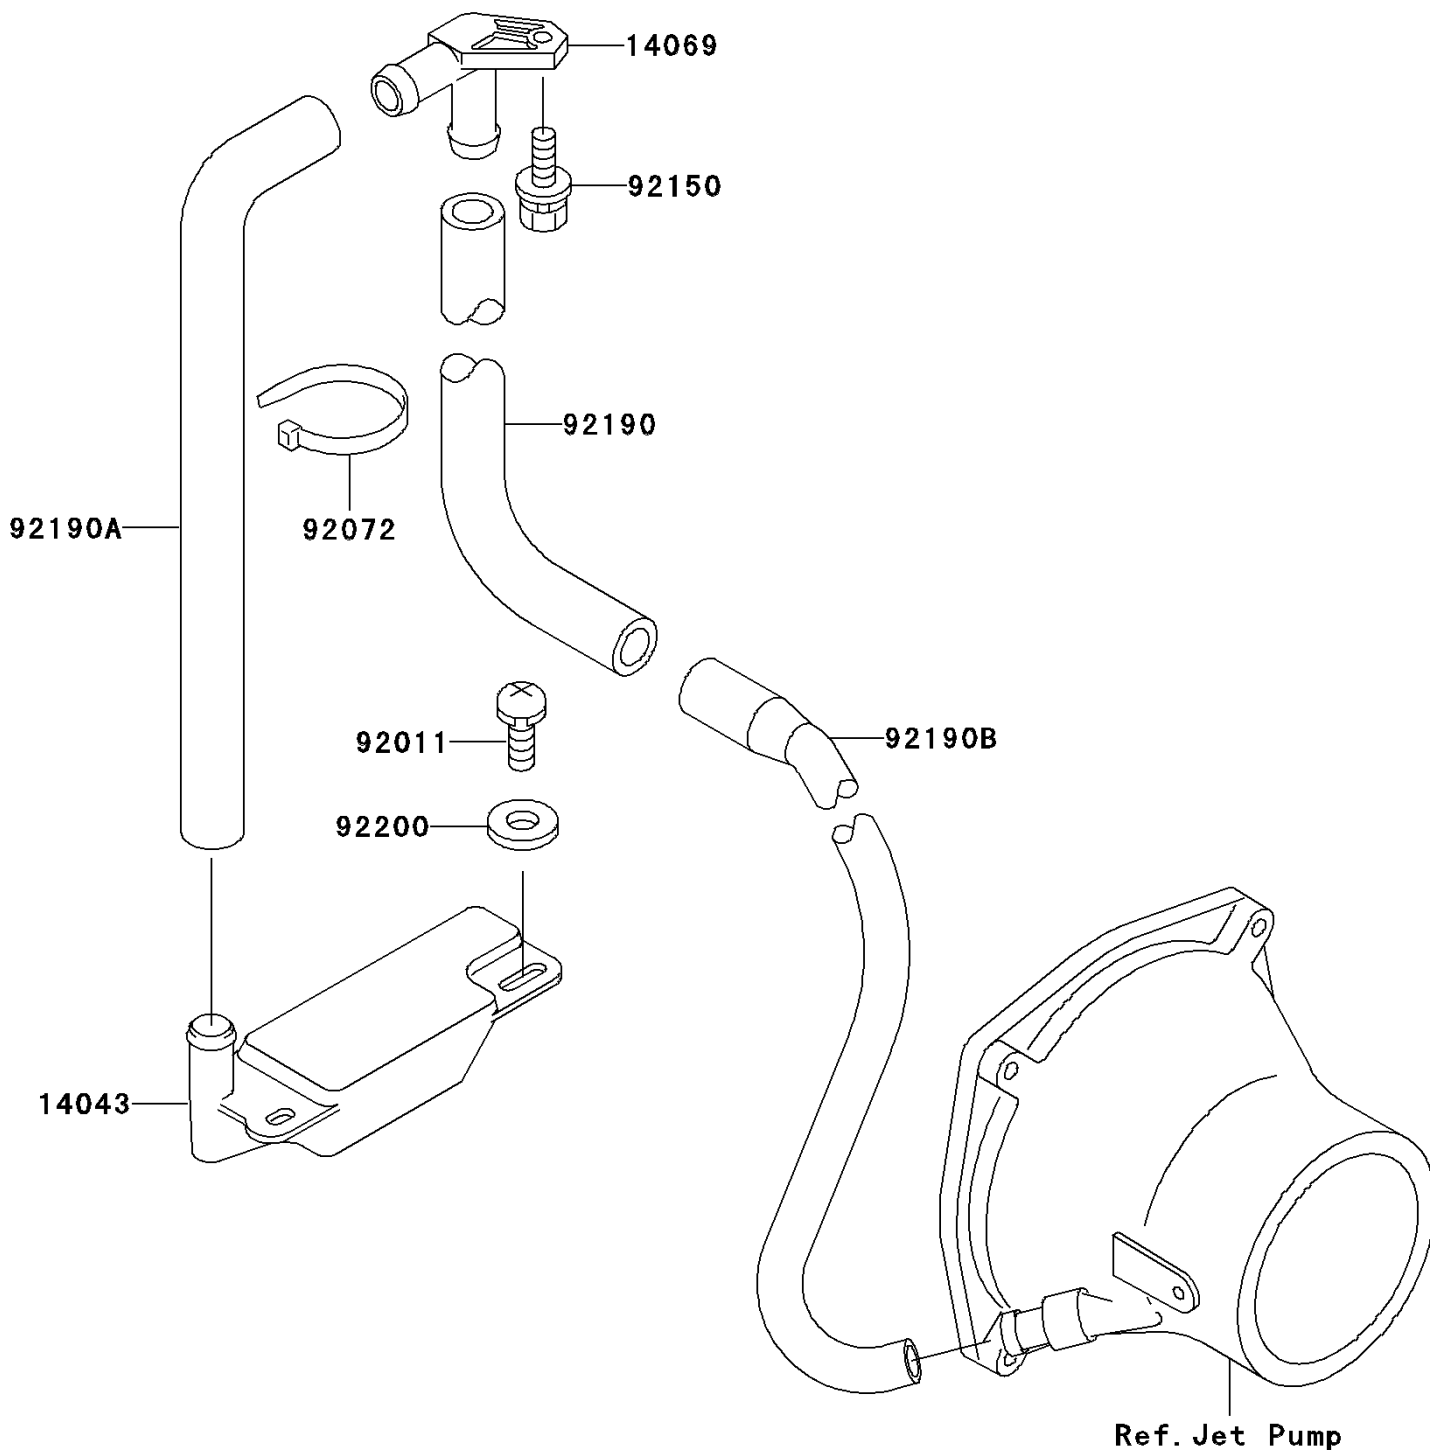

1998 1100 ZXi PARTS DIAGRAM

Bilge System

F3145

1998 1100 ZXi PARTS LIST

Bilge System

ITEM NAME	PART NUMBER	QUANTITY
FILTER (Ref # 14043)	14043-3708	1
BREATHER (Ref # 14069)	14069-3708	1
SCREW,TAPPING (Ref # 92011)	92011-561	1
BAND,L=292.1 (Ref # 92072)	92072-3509	1
BOLT,6X18 (Ref # 92150)	92150-3729	1
TUBE,BREATHER-HULL (Ref # 92190)	92190-3968	1
TUBE,FILTER-BREATHER (Ref # 92190A)	92190-3969	1
TUBE,HULL-NOZZLE (Ref # 92190B)	92190-3971	1
WASHER,5.9X16X1.5 (Ref # 92200)	92200-3714	1