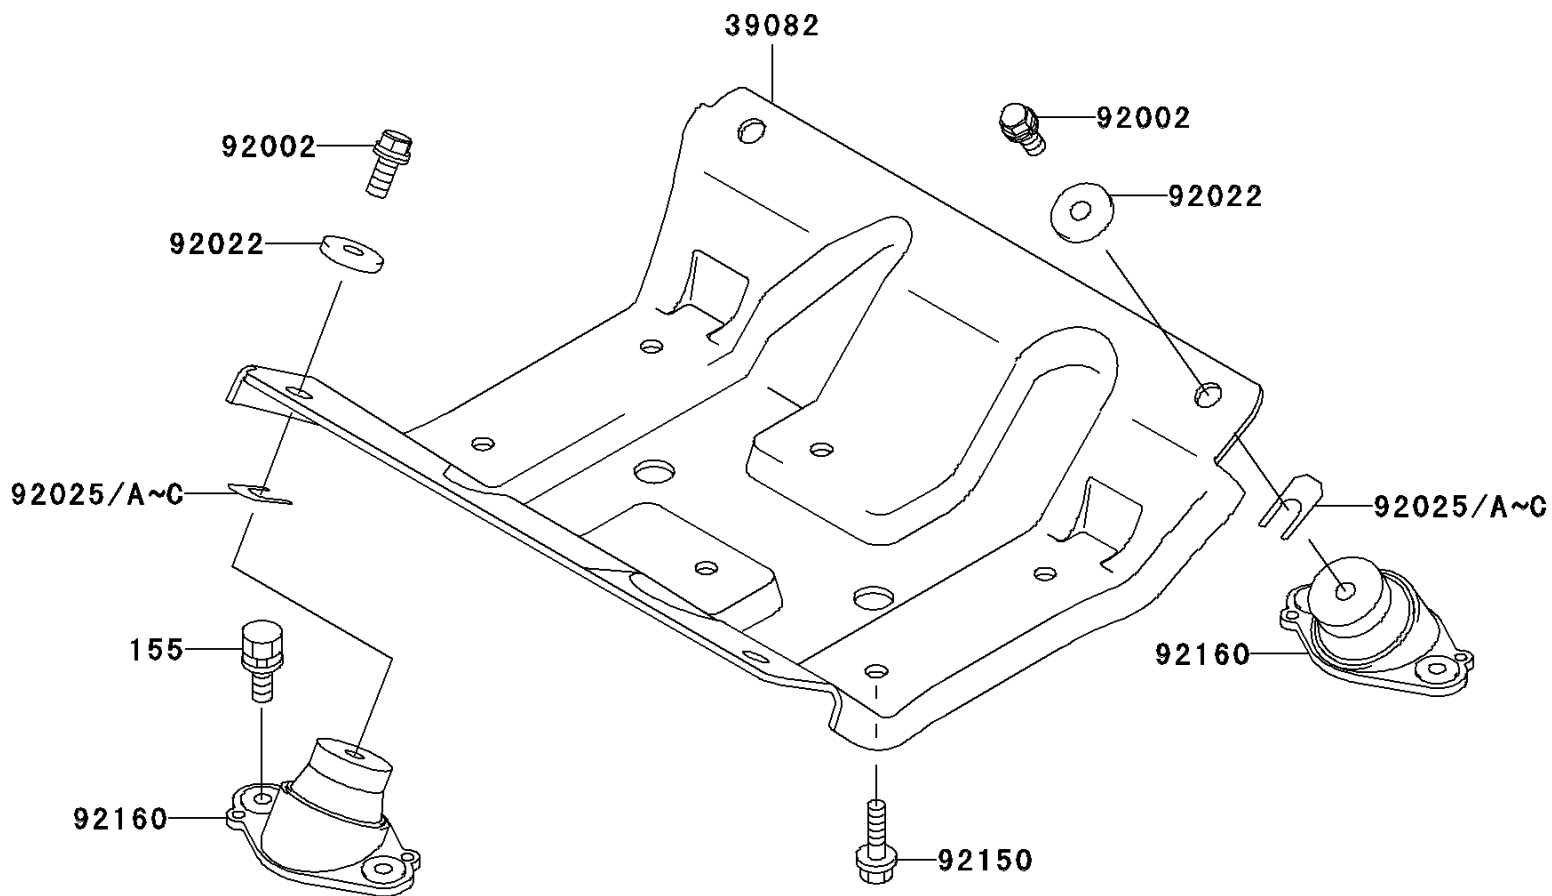

1998 1100 ZXi PARTS DIAGRAM

Engine Mount

F3144

1998 1100 ZXi PARTS LIST

Engine Mount

ITEM NAME	PART NUMBER	QUANTITY
BOLT-WSP-SMALL,8X20 (Ref # 155)	155R0820	1
MOUNT-ENGINE (Ref # 39082)	39082-3710	1
BOLT,10X25 (Ref # 92002)	92002-3770	1
WASHER,32X10.5X4 (Ref # 92022)	92022-3023	1
SHIM,T=0.3MM (Ref # 92025)	92025-3705	1
SHIM,T=0.5MM (Ref # 92025A)	92025-3706	1
SHIM,T=1.0MM (Ref # 92025B)	92025-3707	1
SHIM,T=1.5MM (Ref # 92025C)	92025-3708	1
BOLT,10X25 (Ref # 92150)	92150-3818	1
DAMPER,ENGINE MOUNT (Ref # 92160)	92160-3838	1