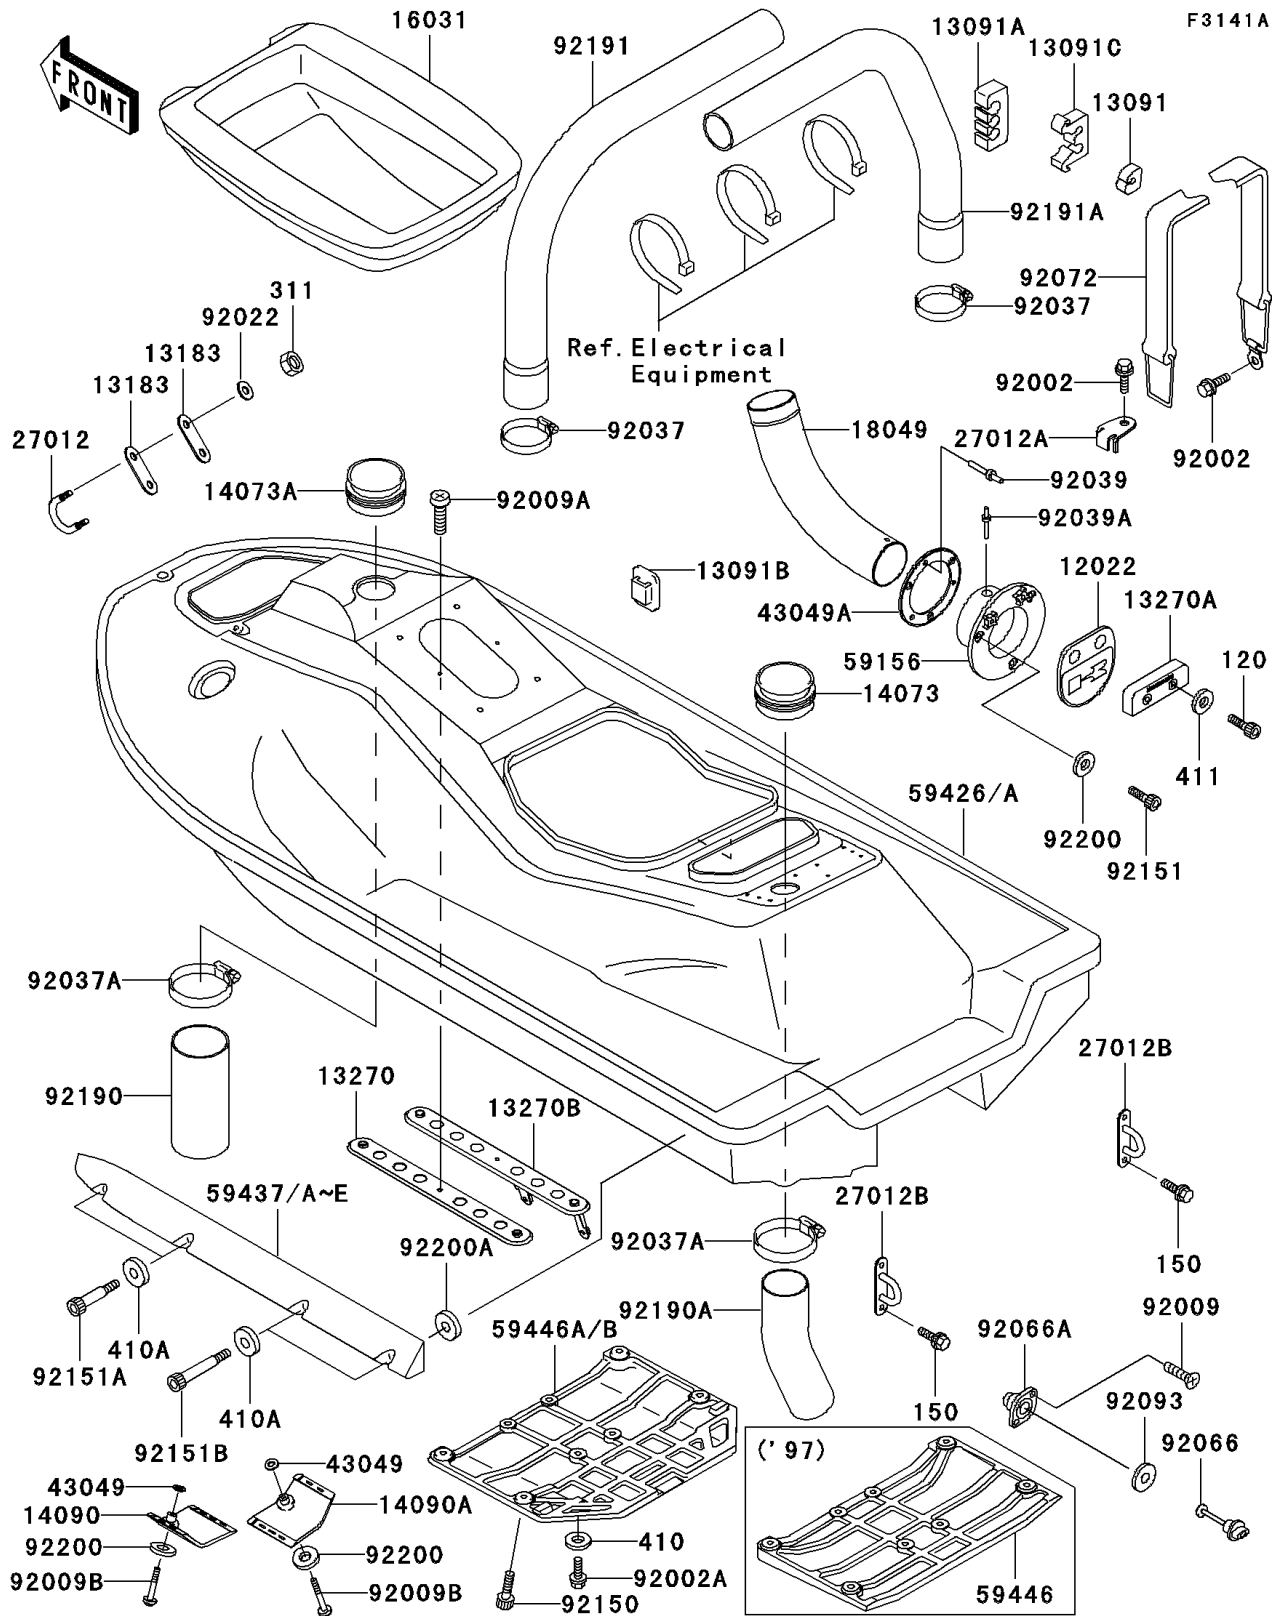

1998 1100 ZXi PARTS DIAGRAM

Hull(JH1100-A2-A5)

1998 1100 ZXi PARTS LIST

Hull(JH1100-A2-A5)

ITEM NAME	PART NUMBER	QUANTITY
VALVE-REED (Ref # 12022)	12022-3706	1
HOLDER (Ref # 13091)	13091-3712	1
HOLDER,TUBE (Ref # 13091A)	13091-3758	1
HOLDER,BAND (Ref # 13091B)	13091-3764	1
HOLDER,FILTER (Ref # 13091C)	13091-3795	1
PLATE (Ref # 13183)	13183-3809	1
PLATE,HANDLE POLE BRACKET (Ref # 13270)	13270-3776	1
PLATE (Ref # 13270A)	13270-3785	1
PLATE,HANDLE POLE BRACKET (Ref # 13270B)	13270-3844	1
DUCT,AIR INTAKE (Ref # 14073)	14073-3750	1
DUCT,AIR INTAKE (Ref # 14073A)	14073-3762	1
COVER,RAM,LH (Ref # 14090)	14090-3787	1
COVER,RAM,RH (Ref # 14090A)	14090-3788	1
FLOAT,TANK (Ref # 16031)	16031-3837	1
PIPE-EXHAUST (Ref # 18049)	18049-3755	1
HOOK (Ref # 27012)	27012-3776	1
HOOK,WATER MUFFLER (Ref # 27012A)	27012-3777	1
HOOK,REAR (Ref # 27012B)	27012-3782	1
PACKING (Ref # 43049)	43049-3710	1
PACKING (Ref # 43049A)	43049-3711	1
PIPE-TAIL (Ref # 59156)	59156-3714	1
STABILIZER,LH,F.BLACK (Ref # 59437B)	59437-3711-6Z	1
STABILIZER,RH,F.BLACK (Ref # 59437E)	59437-3712-6Z	1
COVER-JET PUMP,J.WHITE (Ref # 59446A)	59446-3741-8C	1
BOLT,6X16 (Ref # 92002)	92002-3728	1
BOLT,6X20 (Ref # 92002A)	92002-3755	1
SCREW,TAPPING,4X14 (Ref # 92009)	92009-3755	1
SCREW,5X16 (Ref # 92009A)	92009-3789	1
SCREW,5X35 (Ref # 92009B)	92009-3831	1