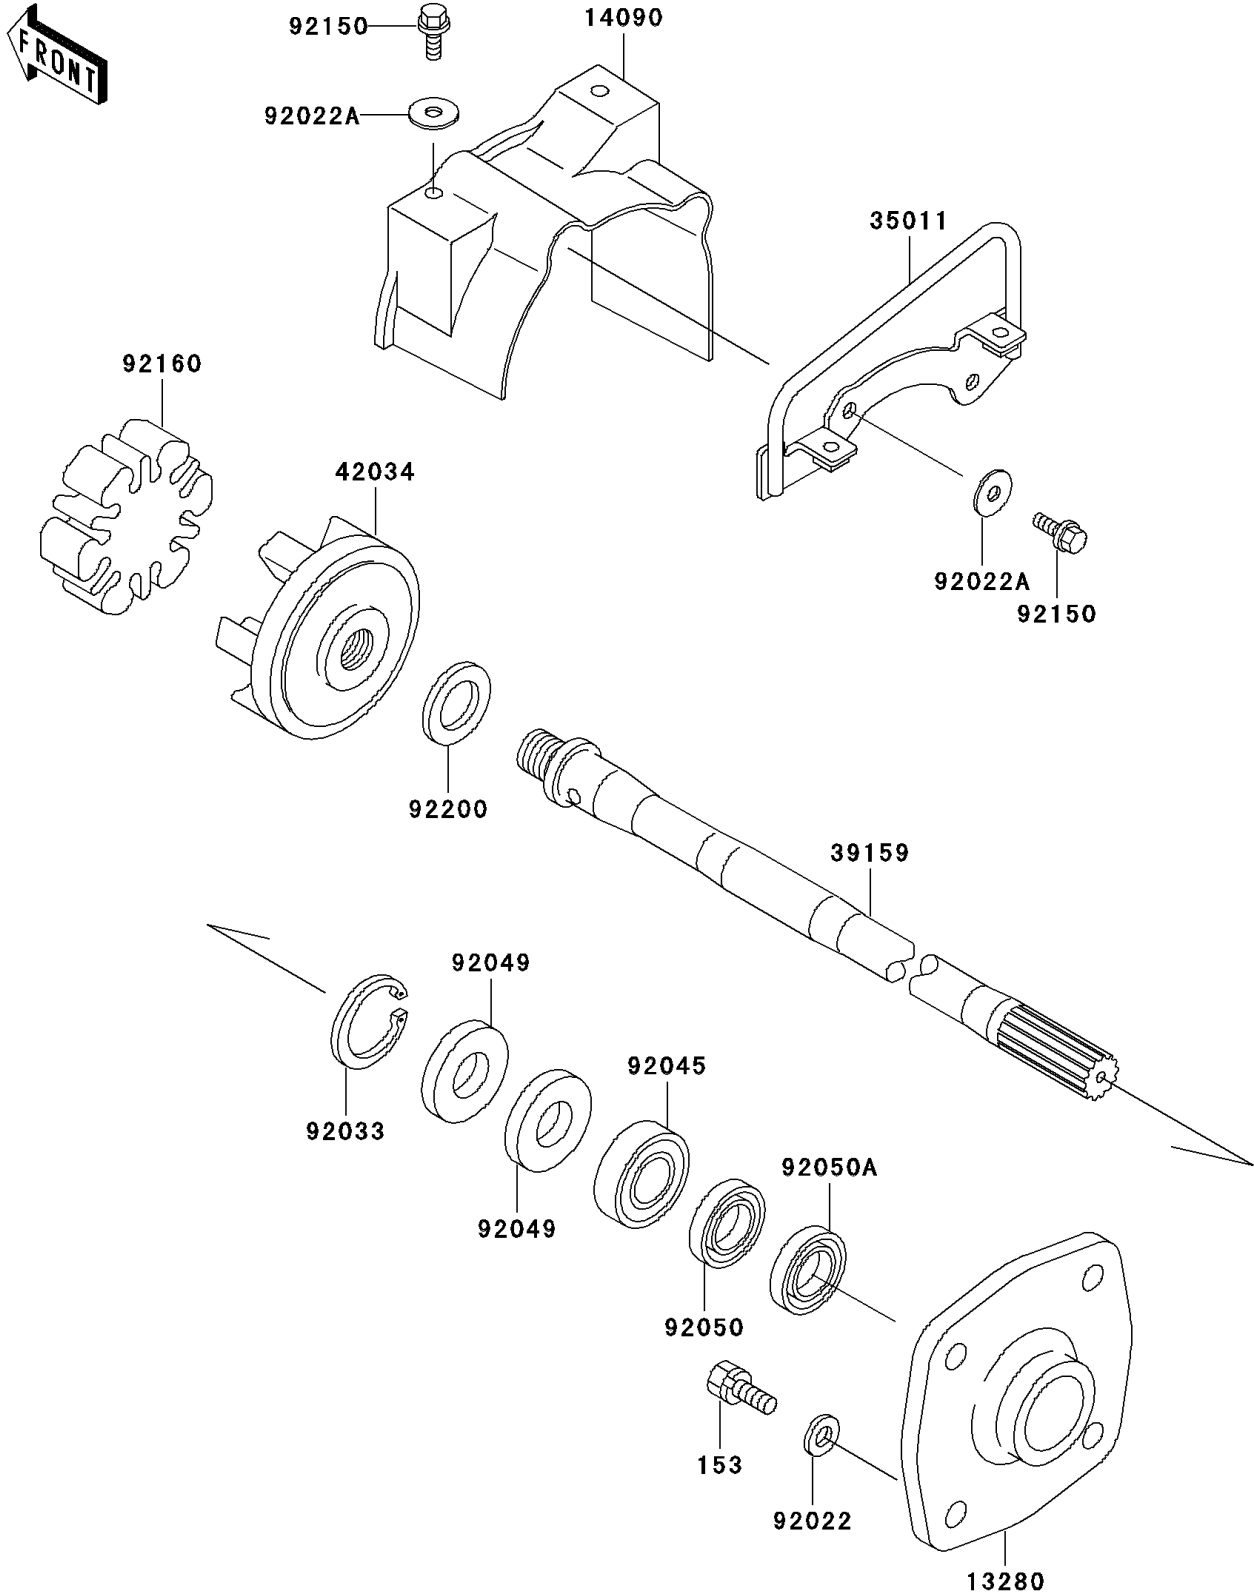

1998 1100 ZXi PARTS DIAGRAM

Drive Shaft

E3134

1998 1100 ZXi PARTS LIST

Drive Shaft

ITEM NAME	PART NUMBER	QUANTITY
BOLT-WS-SMALL (Ref # 153)	153R0830	1
HOLDER (Ref # 13280)	13280-3730	1
COVER,COUPLING (Ref # 14090)	14090-3789	1
STAY (Ref # 35011)	35011-3715	1
SHAFT-DRIVE (Ref # 39159)	39159-3724	1
COUPLING (Ref # 42034)	42034-3709	1
WASHER,8.2X18X1.5 (Ref # 92022)	92022-1964	1
WASHER,6.5X20X1.5 (Ref # 92022A)	92022-3710	1
RING-SNAP,42MM (Ref # 92033)	92033-3713	1
BEARING-BALL,60042RD (Ref # 92045)	92045-3705	1
SEAL-OIL,S620426 (Ref # 92049)	92049-3707	1
SEAL-OIL,SCY20368 (Ref # 92050)	92050-502	1
SEAL-OIL,SC20367 (Ref # 92050A)	92050-503	1
BOLT,6X18 (Ref # 92150)	92150-3729	1
DAMPER,COUPLING (Ref # 92160)	92160-3883	1
WASHER,24X32X2.0 (Ref # 92200)	92200-3739	1