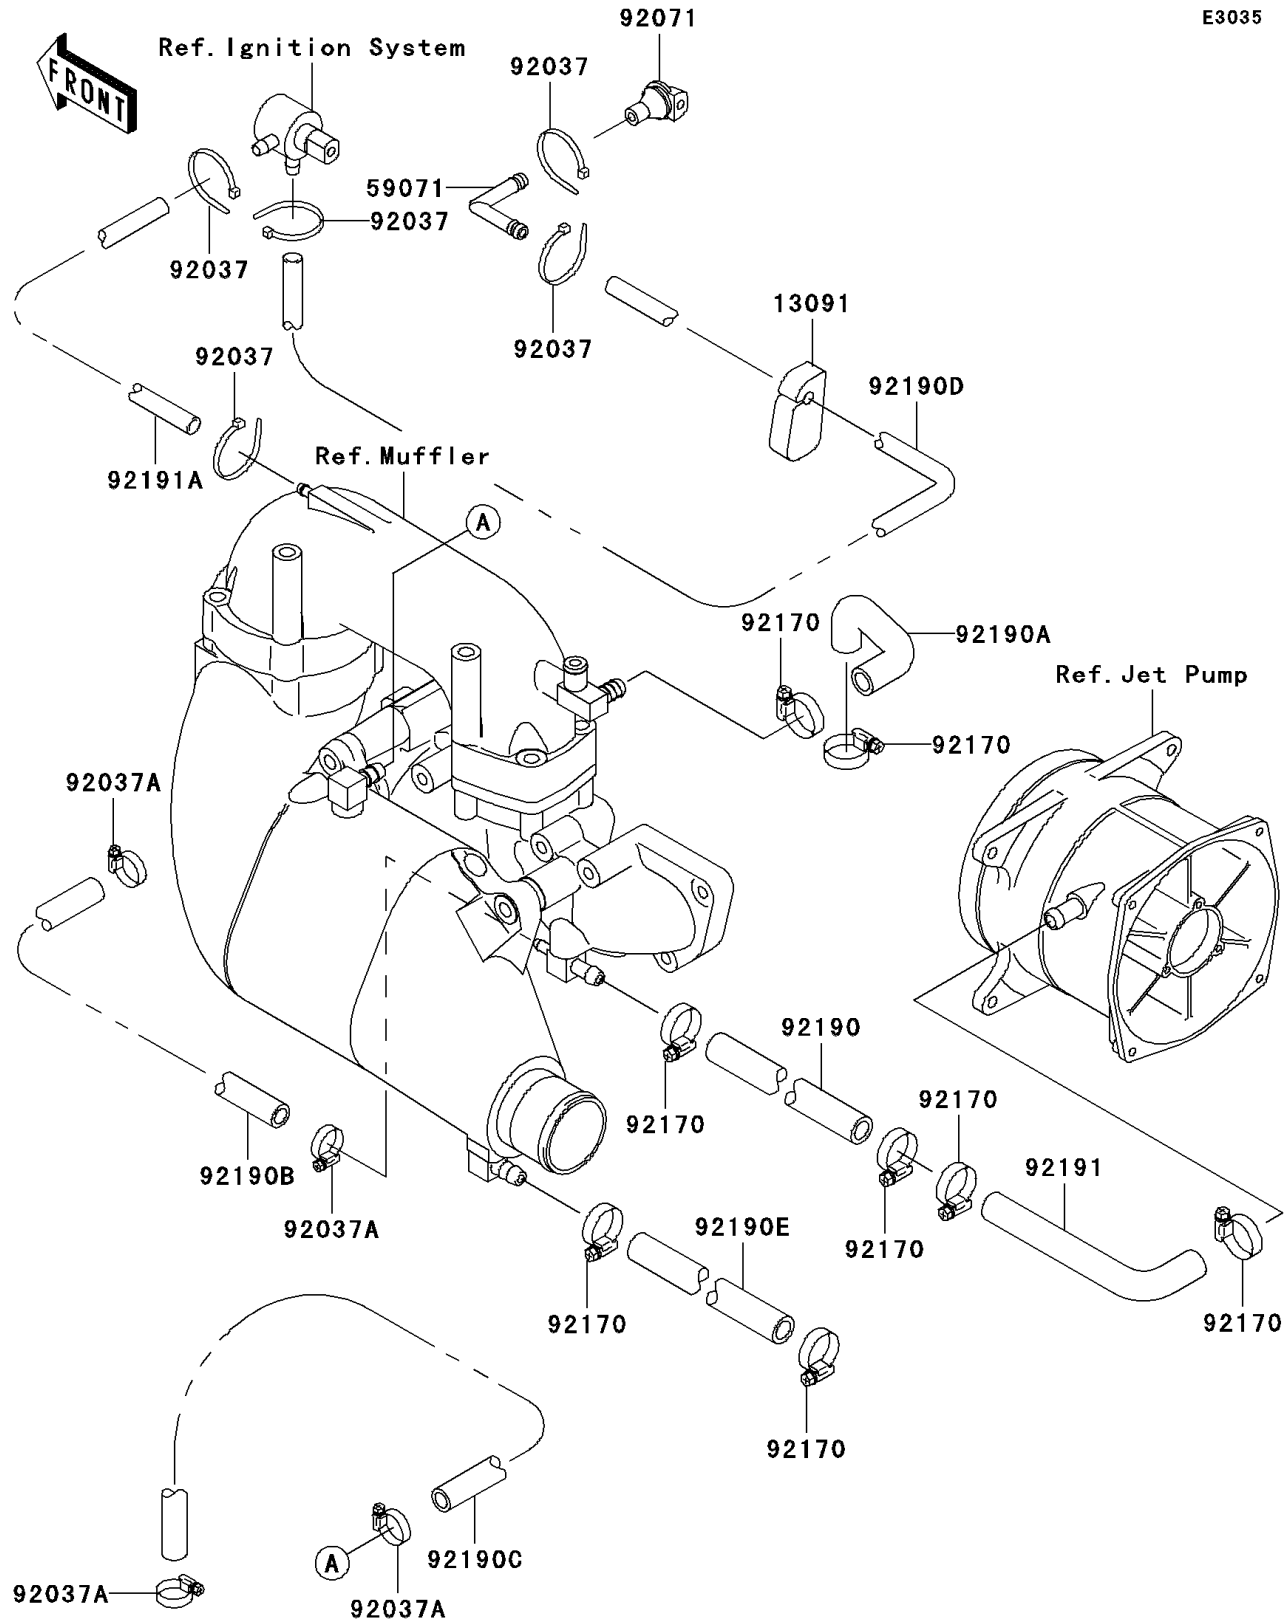

## 1998 1100 ZXi PARTS DIAGRAM

Cooling

E3035

## 1998 1100 ZXi PARTS LIST

### Cooling

ITEM NAME	PART NUMBER	QUANTITY
HOLDER (Ref # 13091)	13091-3712	1
JOINT (Ref # 59071)	59071-3736	1
CLAMP (Ref # 92037)	92037-1173	1
CLAMP (Ref # 92037A)	92037-3726	1
GROMMET (Ref # 92071)	92071-3815	1
CLAMP (Ref # 92170)	92170-3718	1
TUBE,MANIFOLD-HULL (Ref # 92190)	92190-3953	1
TUBE,HEAD-EXHAUSTPIPE (Ref # 92190A)	92190-3955	1
TUBE,MANIFOLD-COVER (Ref # 92190B)	92190-3974	1
TUBE,COVER-CHAMBER (Ref # 92190C)	92190-3975	1
TUBE,"RETURN",7X12X750 (Ref # 92190D)	92190-3985	1
TUBE,CHAMBER-TAIL PIPE (Ref # 92190E)	92190-3998	1
TUBE,PUMP-HULL (Ref # 92191)	92191-3785	1
TUBE,EXHAUST PIPE-SENSOR (Ref # 92191A)	92191-3802	1