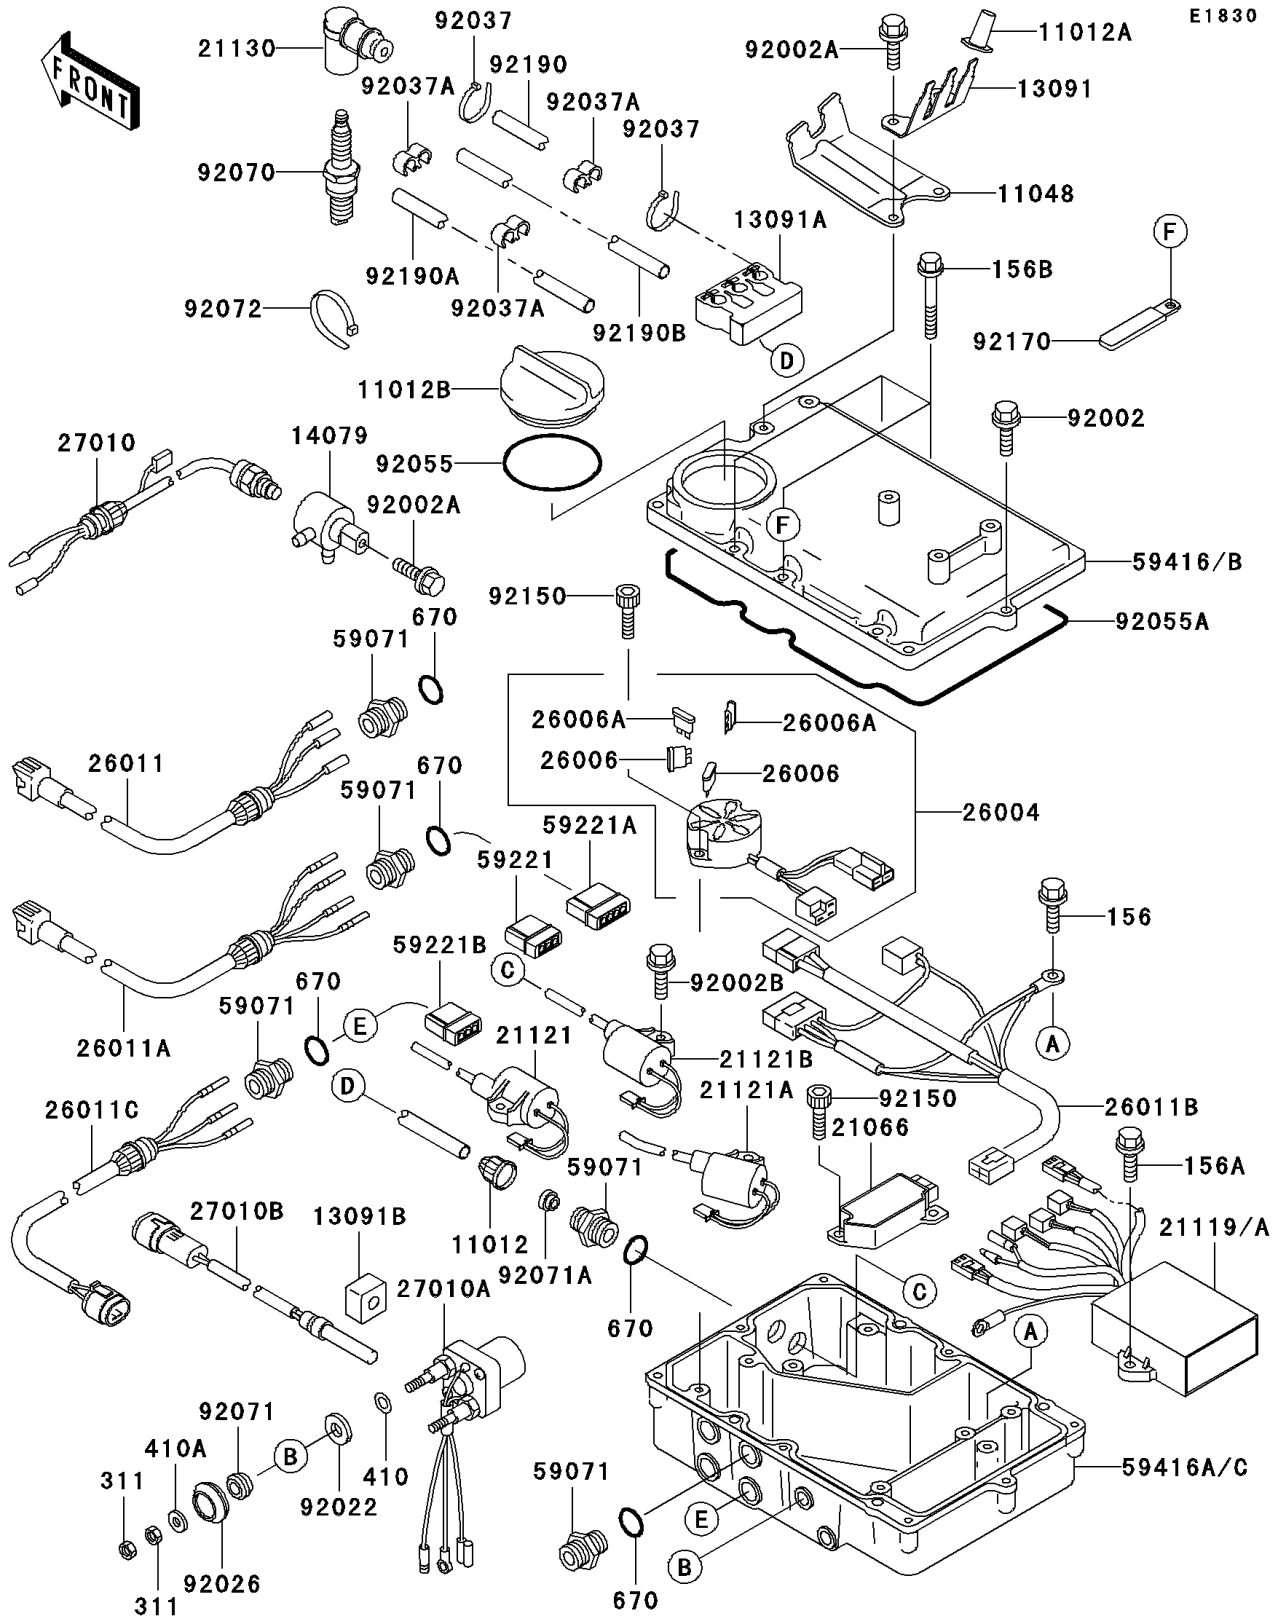

1999 1100 ZXi PARTS DIAGRAM

Ignition System