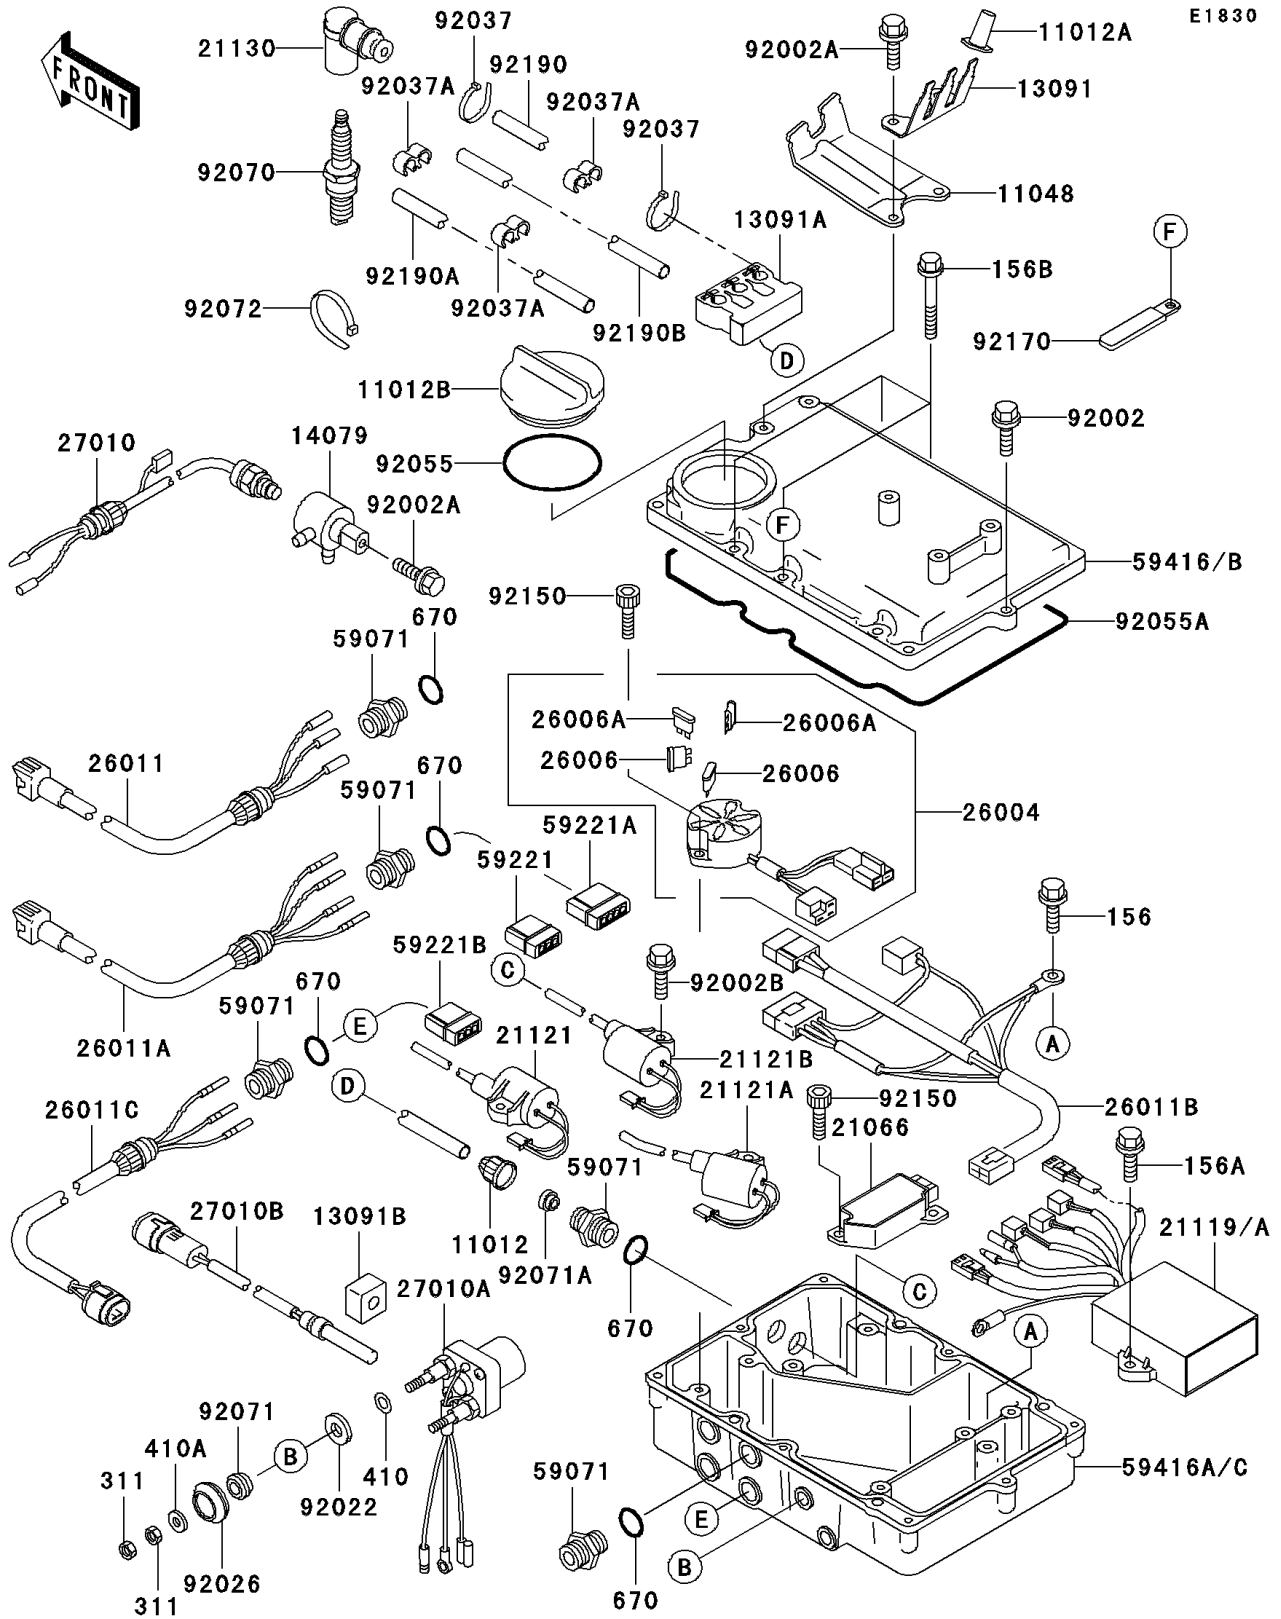

1998 1100 ZXi PARTS DIAGRAM

Ignition System

1998 1100 ZXi PARTS LIST

Ignition System

ITEM NAME	PART NUMBER	QUANTITY
CAP (Ref # 11012)	11012-3005	1
CAP,HOLDER (Ref # 11012A)	11012-3768	1
CAP (Ref # 11012B)	11012-3791	1
BRACKET (Ref # 11048)	11048-3770	1
HOLDER (Ref # 13091)	13091-3784	1
HOLDER (Ref # 13091A)	13091-3785	1
HOLDER (Ref # 13091B)	13091-3804	1
HOLDER-ASSY (Ref # 14079)	14079-3710	1
REGULATOR-VOLTAGE (Ref # 21066)	21066-3712	1
IGNITER (Ref # 21119A)	21119-3751	1
COIL-IGNITION,#1 (Ref # 21121)	21121-3708	1
COIL-IGNITION,#2 (Ref # 21121A)	21121-3709	1
COIL-IGNITION,#3 (Ref # 21121B)	21121-3710	1
CAP-SPARK PLUG (Ref # 21130)	21130-3706	1
FUSE-ASSY (Ref # 26004)	26004-3716	1
FUSE,30A-G (Ref # 26006)	26006-1006	1
FUSE,10A-R (Ref # 26006A)	26006-1007	1
WIRE-LEAD,STOP SWITCH (Ref # 26011)	26011-3817	1
WIRE-LEAD,MAIN STARTER SWITCH (Ref # 26011A)	26011-3818	1
WIRE-LEAD,REGULATOR (Ref # 26011B)	26011-3819	1
WIRE-LEAD (Ref # 26011C)	26011-3837	1
SWITCH (Ref # 27010)	27010-3736	1
SWITCH,STARTER (Ref # 27010A)	27010-3737	1
SWITCH (Ref # 27010B)	27010-3744	1
JOINT (Ref # 59071)	59071-3001	1
CONNECTOR-CORD (Ref # 59221)	59221-3704	1
CONNECTOR-CORD (Ref # 59221A)	59221-3705	1
CONNECTOR-CORD (Ref # 59221B)	59221-3708	1
CASE-ELECTRIC,UPP (Ref # 59416)	59416-3735	1