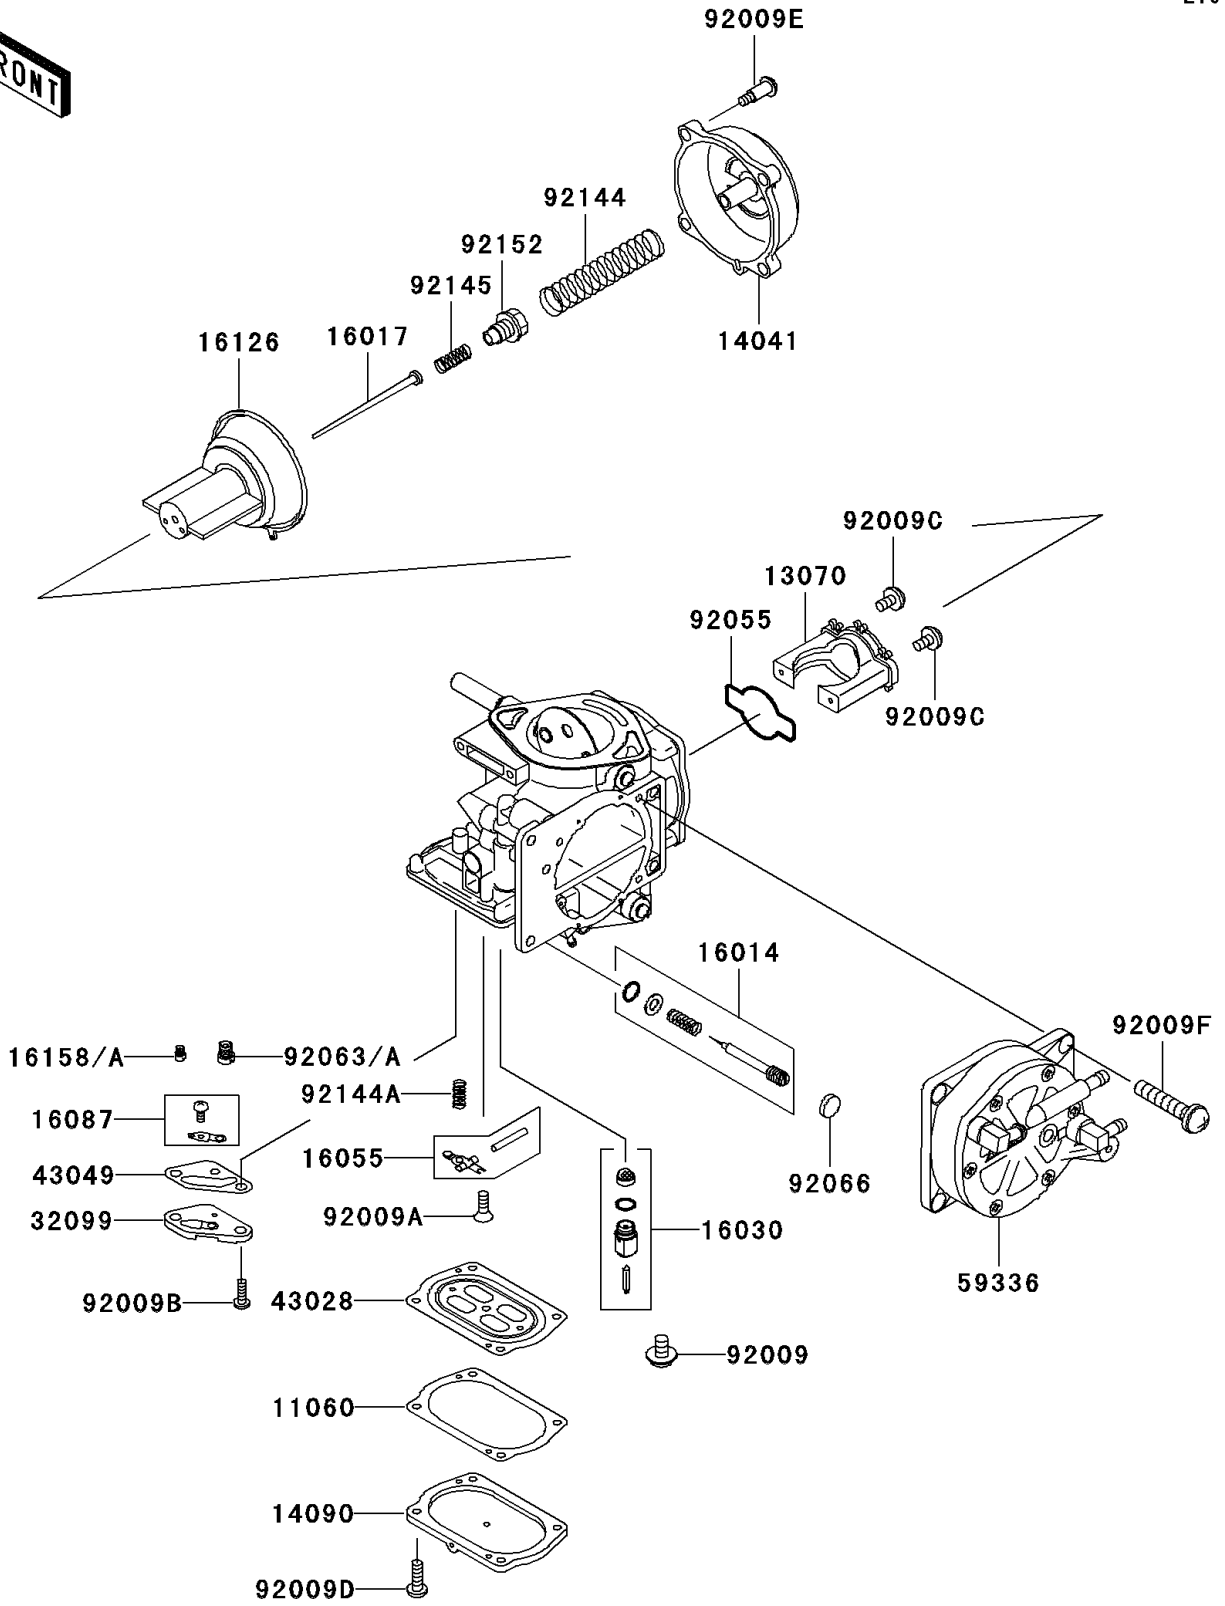

2000 1100 ZXi PARTS DIAGRAM

Carburetor Parts(JH1100-A5)

E1612C

2000 1100 ZXi PARTS LIST

Carburetor Parts(JH1100-A5)

ITEM NAME	PART NUMBER	QUANTITY
GASKET,DIAPHRAGM COVER (Ref # 11060)	11060-3789	3
GUIDE,VACUUM VALVE (Ref # 13070)	13070-3726	3
COVER-COMP,MIXING (Ref # 14041)	14041-1100	3
COVER,DIAPHRAGM (Ref # 14090)	14090-3816	3
SCREW-PILOT AIR (Ref # 16014)	16014-3702	3
JET-NEEDLE,N6PA (Ref # 16017)	16017-3702	3
VALVE-FLOAT (Ref # 16030)	16030-3704	3
ARM-FLOAT (Ref # 16055)	16055-3702	3
VALVE-CHECK (Ref # 16087)	16087-3706	3
VALVE,VACUUM (Ref # 16126)	16126-3706	3
JET-SLOW,#32 (Ref # 16158)	16158-3723	3
JET-SLOW,#38 (Ref # 16158A)	16158-3726	3
CASE,JET (Ref # 32099)	32099-3833	3
DIAPHRAGM,CARBURETOR (Ref # 43028)	43028-3711	3
PACKING,JET CASE (Ref # 43049)	43049-3713	3
CASE-PUMP,DIAPHRAGM (Ref # 59336)	59336-3718	1
SCREW (Ref # 92009)	92009-1771	3
SCREW,3X8 (Ref # 92009A)	92009-3712	3
SCREW,4X8 (Ref # 92009B)	92009-3804	6
SCREW,VALVE GUIDE (Ref # 92009C)	92009-3839	6
SCREW,DIAPHRAGM COVER (Ref # 92009D)	92009-3840	12
SCREW,MIXING COVER (Ref # 92009E)	92009-3841	12
SCREW,6X16 (Ref # 92009F)	92009-3865	4
RING-O,VACUUM VALVE GUIDE (Ref # 92055)	92055-3749	3
JET-MAIN,#165 (Ref # 92063)	92063-3720	3
JET-MAIN,#160 (Ref # 92063A)	92063-3722	3
PLUG,PILOT AIR SCREW (Ref # 92066)	92066-3769	3
SPRING,VACUUM VALVE (Ref # 92144)	92144-1962	3
SPRING,FLOAT ARM (Ref # 92144A)	92144-3764	3

2000 1100 ZXi PARTS LIST

Carburetor Parts(JH1100-A5)

ITEM NAME	PART NUMBER	QUANTITY
SPRING,JET NEEDLE (Ref # 92145)	92145-3707	3
COLLAR,JET NEEDLE (Ref # 92152)	92152-3706	3