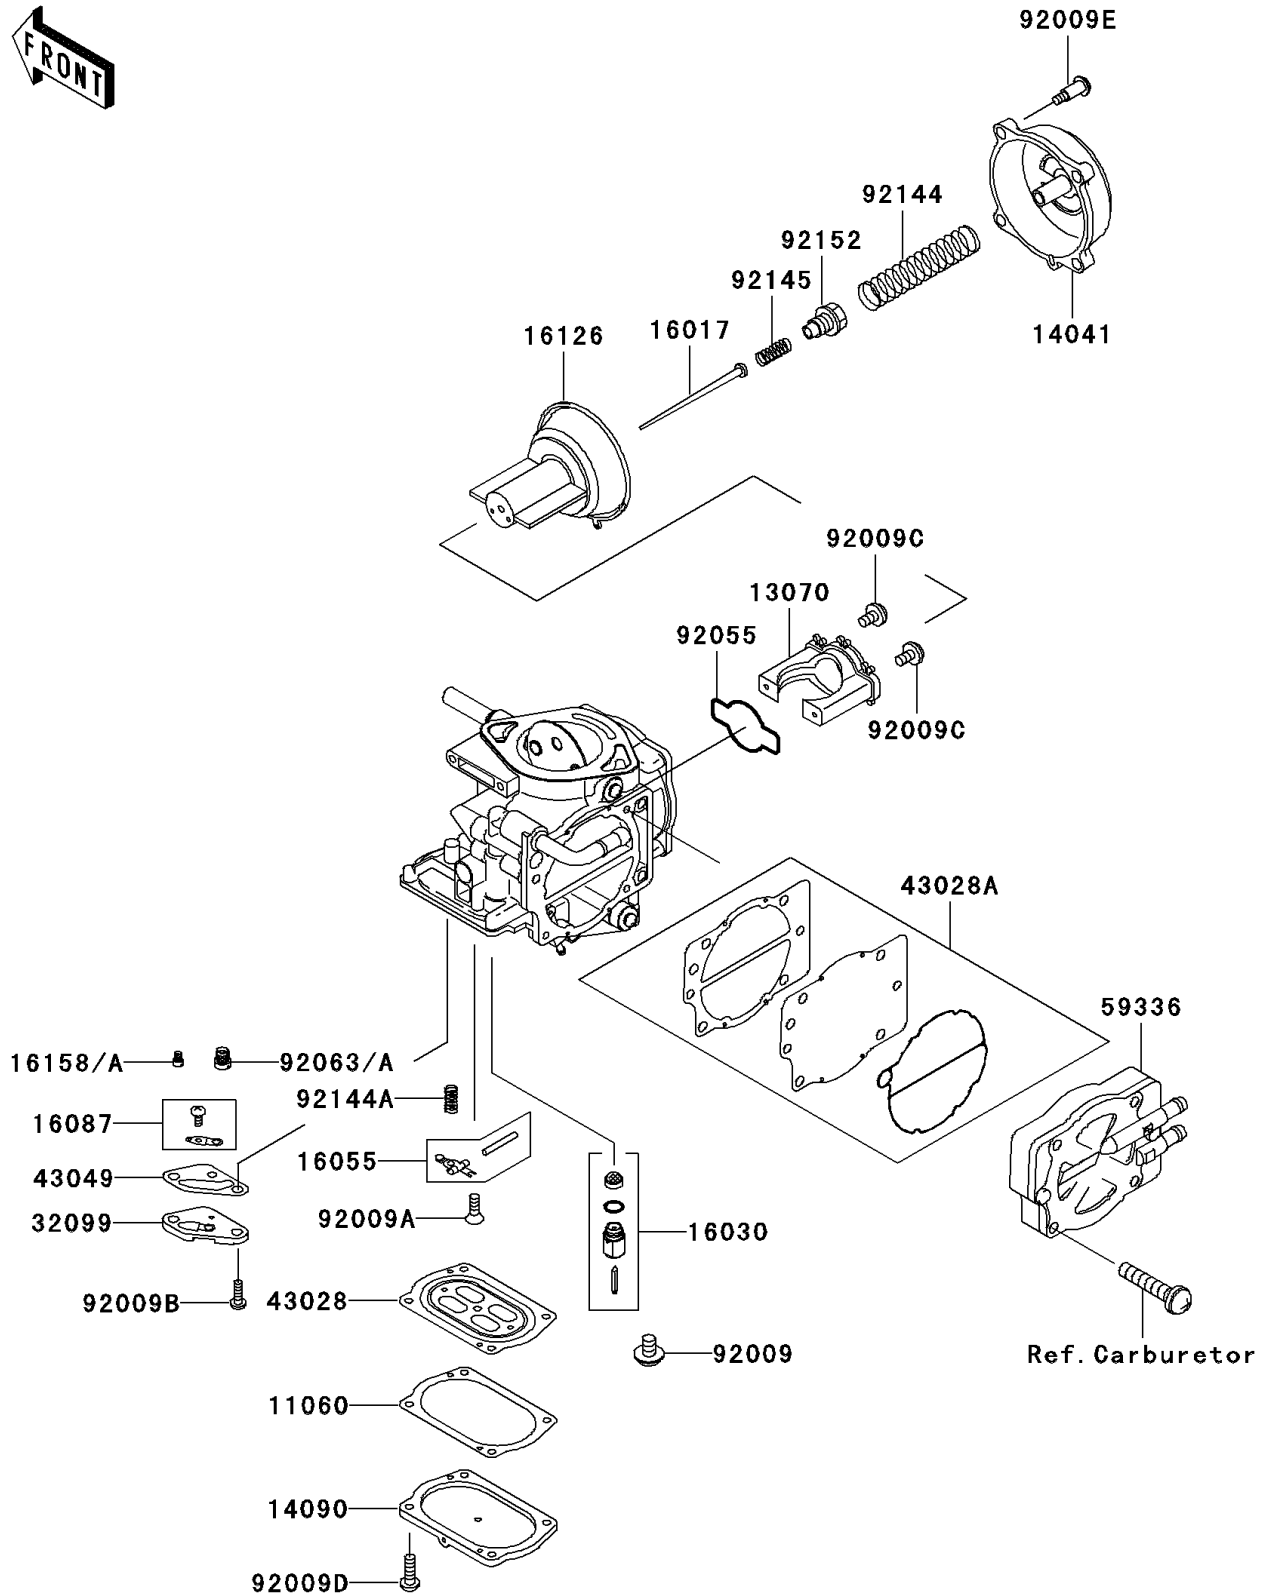

1998 1100 ZXi PARTS DIAGRAM

Carburetor Parts(JH1100-A3/A4)

E1612B

1998 1100 ZXi PARTS LIST

Carburetor Parts(JH1100-A3/A4)

ITEM NAME	PART NUMBER	QUANTITY
GASKET,DIAPHRAGM COVER (Ref # 11060)	11060-3789	1
GUIDE,VACUUM VALVE (Ref # 13070)	13070-3726	1
COVER-COMP,MIXING (Ref # 14041)	14041-1100	1
COVER,DIAPHRAGM (Ref # 14090)	14090-3816	1
JET-NEEDLE,N6PA (Ref # 16017)	16017-3702	1
VALVE-FLOAT (Ref # 16030)	16030-3704	1
ARM-FLOAT (Ref # 16055)	16055-3702	1
VALVE-CHECK (Ref # 16087)	16087-3706	1
VALVE,VACUUM (Ref # 16126)	16126-3705	1
JET-SLOW,#32 (Ref # 16158)	16158-3723	1
JET-SLOW,#35 (Ref # 16158A)	16158-3726	1
CASE,JET (Ref # 32099)	32099-3833	1
DIAPHRAGM,CARBURETOR (Ref # 43028)	43028-3711	1
DIAPHRAGM (Ref # 43028A)	43028-3718	1
PACKING,JET CASE (Ref # 43049)	43049-3713	1
CASE-PUMP (Ref # 59336)	59336-3715	1
SCREW (Ref # 92009)	92009-1771	1
SCREW,3X8 (Ref # 92009A)	92009-3712	1
SCREW,4X8 (Ref # 92009B)	92009-3804	1
SCREW,VALVE GUIDE (Ref # 92009C)	92009-3839	1
SCREW,DIAPHRAGM COVER (Ref # 92009D)	92009-3840	1
SCREW,MIXING COVER (Ref # 92009E)	92009-3841	1
RING-O,VACUUM VALVE GUIDE (Ref # 92055)	92055-3749	1
JET-MAIN,#165 (Ref # 92063)	92063-3720	1
JET-MAIN,#160 (Ref # 92063A)	92063-3722	1
SPRING,VACUUM VALVE (Ref # 92144)	92144-1962	1
SPRING,FLOAT ARM (Ref # 92144A)	92144-3764	1
SPRING,JET NEEDLE (Ref # 92145)	92145-3707	1
COLLAR,JET NEEDLE (Ref # 92152)	92152-3706	1