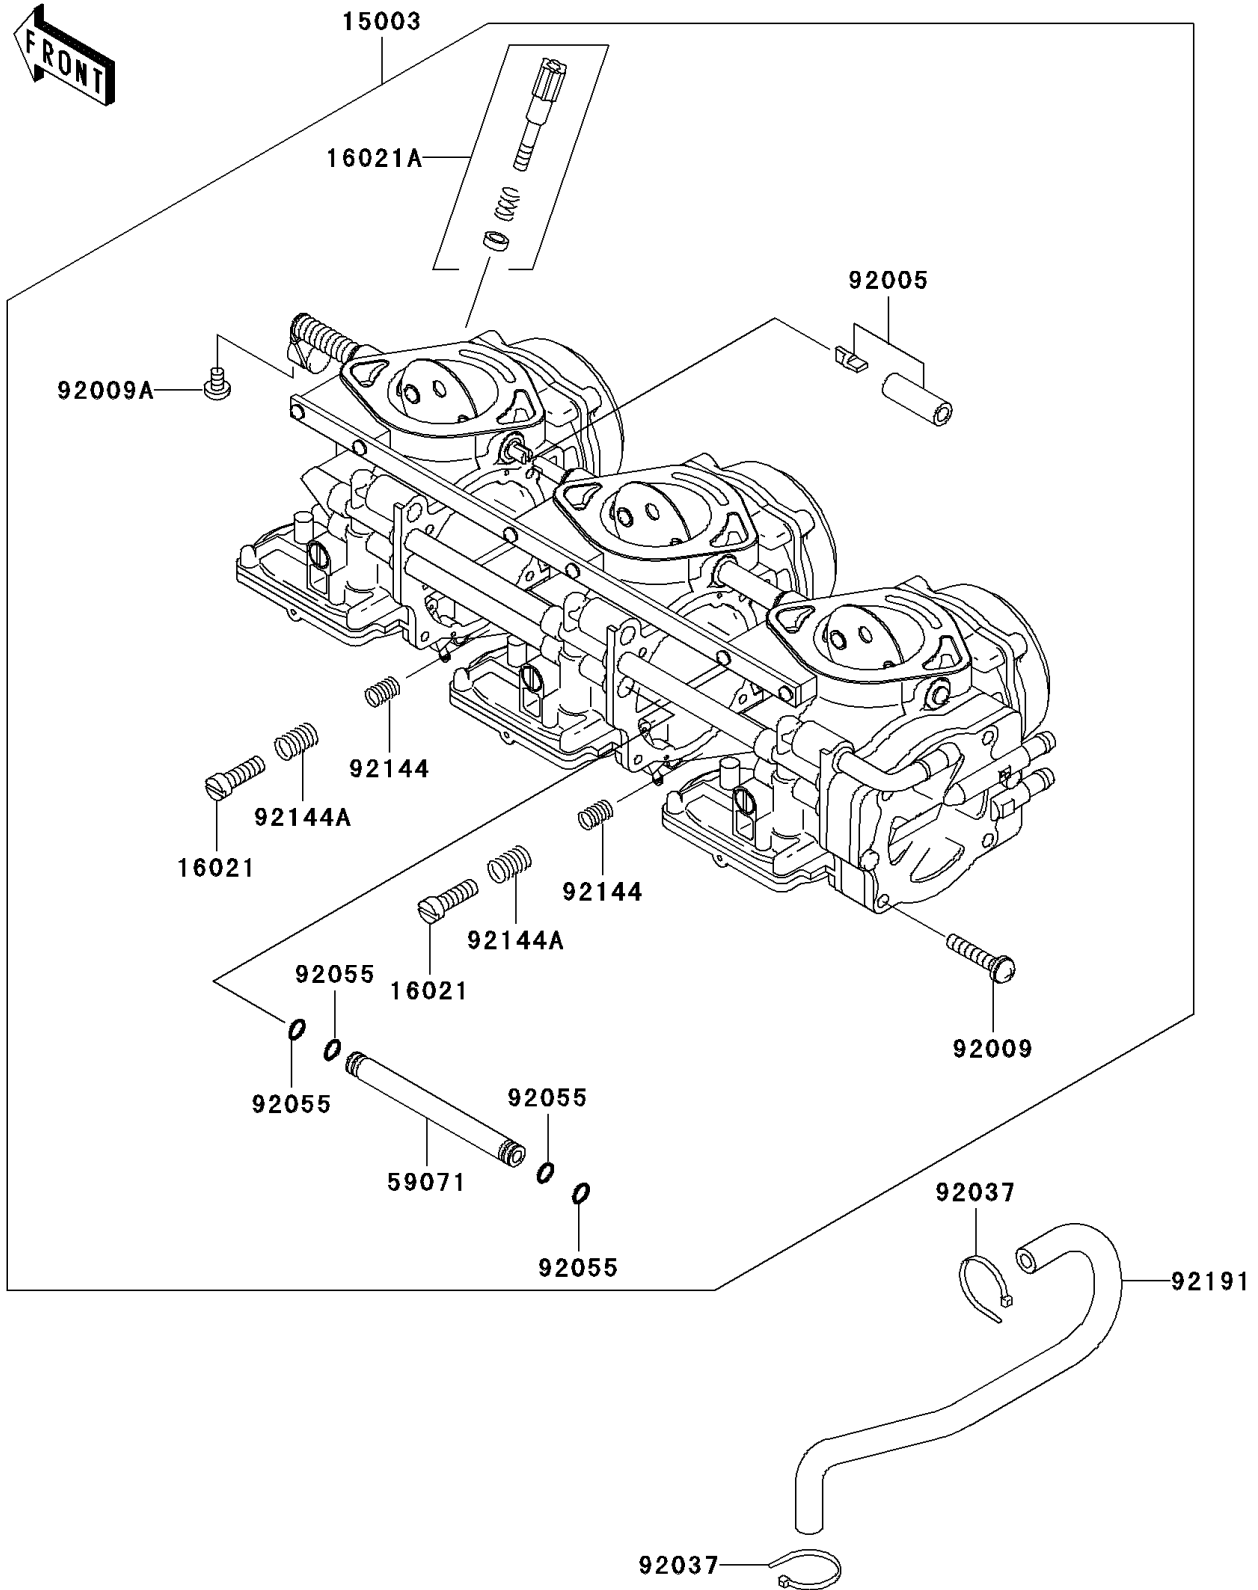

1998 1100 ZXi PARTS DIAGRAM

Carburetor(JH1100-A3/A4)

E1611A

1998 1100 ZXi PARTS LIST

Carburetor(JH1100-A3/A4)

ITEM NAME	PART NUMBER	QUANTITY
CARBURETOR-ASSY (Ref # 15003)	15003-3728	1
SCREW-THROTTLE STOP (Ref # 16021)	16021-3704	1
SCREW-THROTTLE STOP (Ref # 16021A)	16021-3707	1
JOINT (Ref # 59071)	59071-3762	1
FITTING (Ref # 92005)	92005-3729	1
SCREW,5X28 (Ref # 92009)	92009-3783	1
SCREW,4X6 (Ref # 92009A)	92009-3786	1
CLAMP (Ref # 92037)	92037-1173	1
RING-O (Ref # 92055)	92055-1246	1
SPRING,ADJUST SCREW (Ref # 92144)	92144-3704	1
SPRING,THROTTLE STOP SCREW (Ref # 92144A)	92144-3745	1
TUBE (Ref # 92191)	92191-3852	1