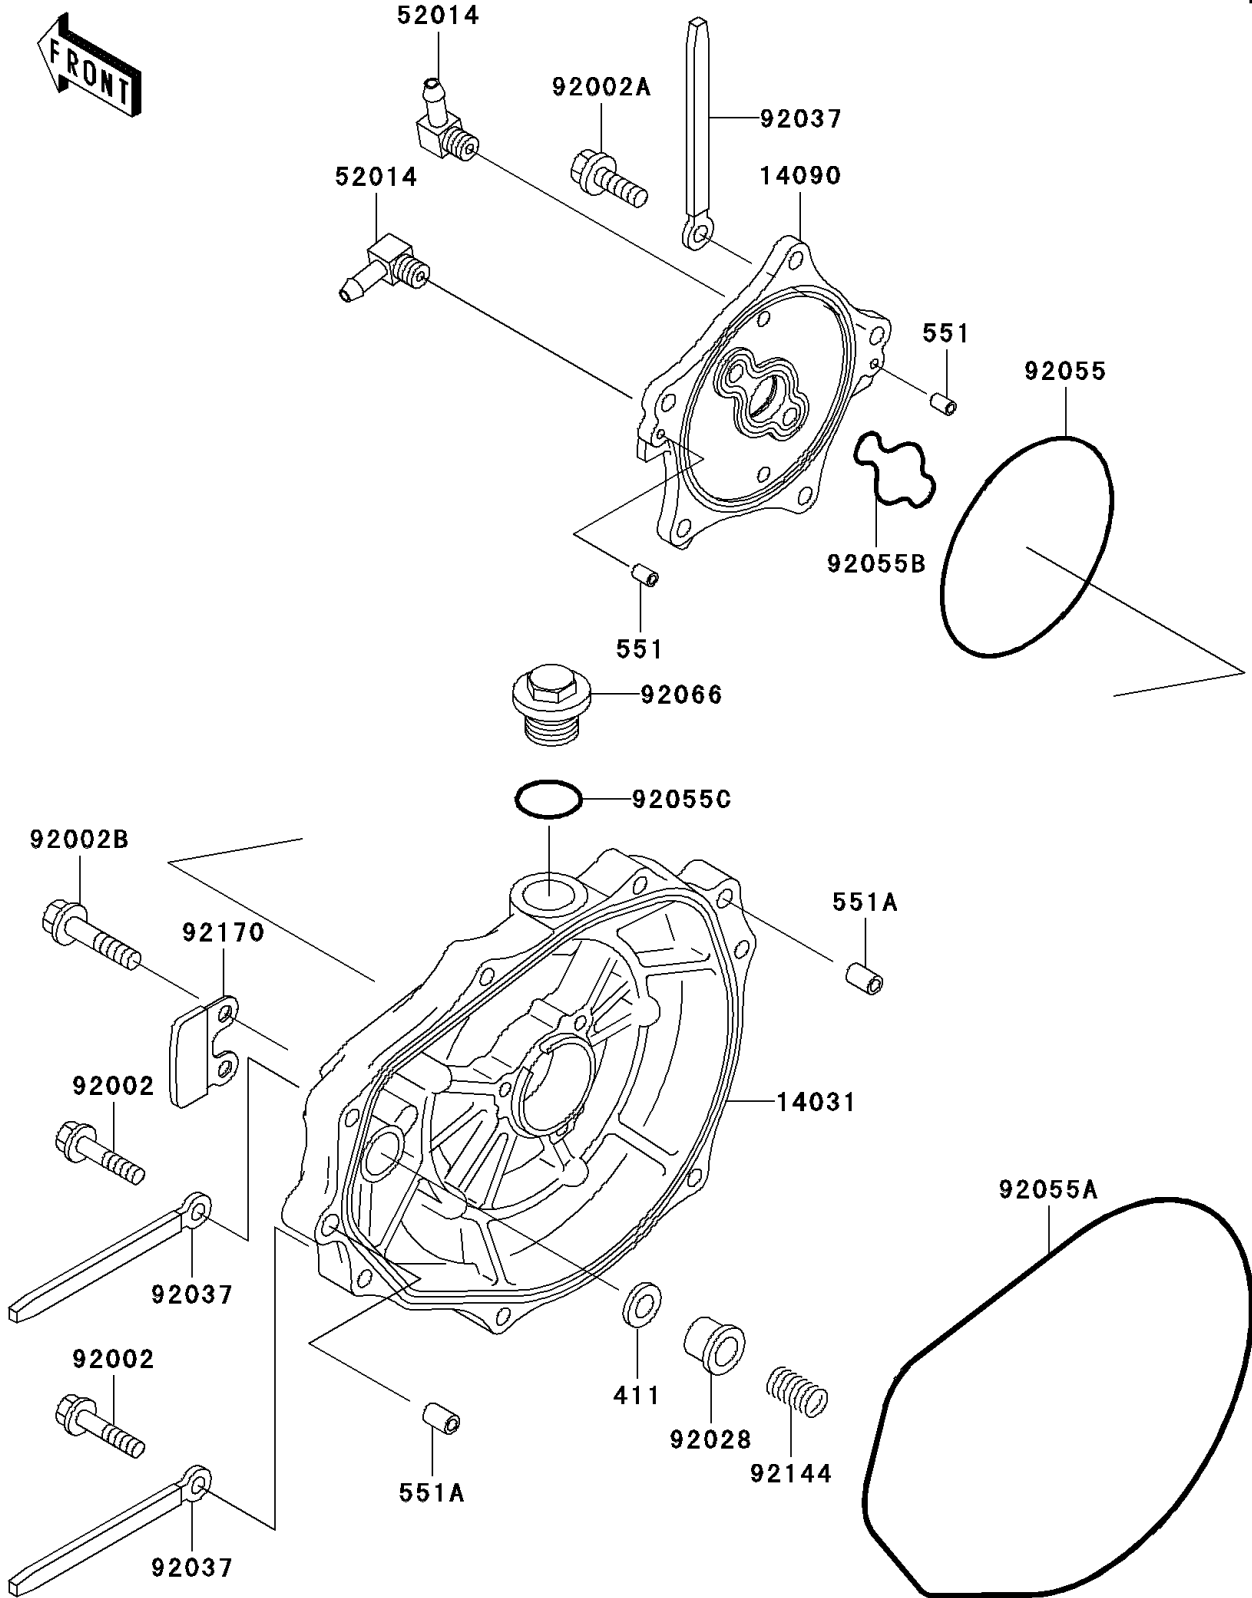

1998 1100 ZXi PARTS DIAGRAM

Engine Cover(s)

E1431

1998 1100 ZXi PARTS LIST

Engine Cover(s)

ITEM NAME	PART NUMBER	QUANTITY
WASHER-PLAIN,5MM (Ref # 411)	411S0500	1
PIN-DOWEL (Ref # 551)	551R0408	1
PIN-DOWEL (Ref # 551A)	551R0812	1
COVER-GENERATOR (Ref # 14031)	14031-3725	1
COVER (Ref # 14090)	14090-3773	1
ELBOW (Ref # 52014)	52014-3709	1
BOLT,6X30 (Ref # 92002)	92002-3726	1
BOLT,6X20 (Ref # 92002A)	92002-3755	1
BOLT,6X12 (Ref # 92002B)	92002-3763	1
BUSHING (Ref # 92028)	92028-3718	1
CLAMP,L=100 (Ref # 92037)	92037-3736	1
RING-O,BREATHER BODY (Ref # 92055)	92055-1284	1
RING-O,GENERATOR COVER (Ref # 92055A)	92055-3712	1
RING-O (Ref # 92055B)	92055-3739	1
RING-O (Ref # 92055C)	92055-515	1
PLUG (Ref # 92066)	92066-3739	1
SPRING (Ref # 92144)	92144-3728	1
CLAMP (Ref # 92170)	92170-3746	1