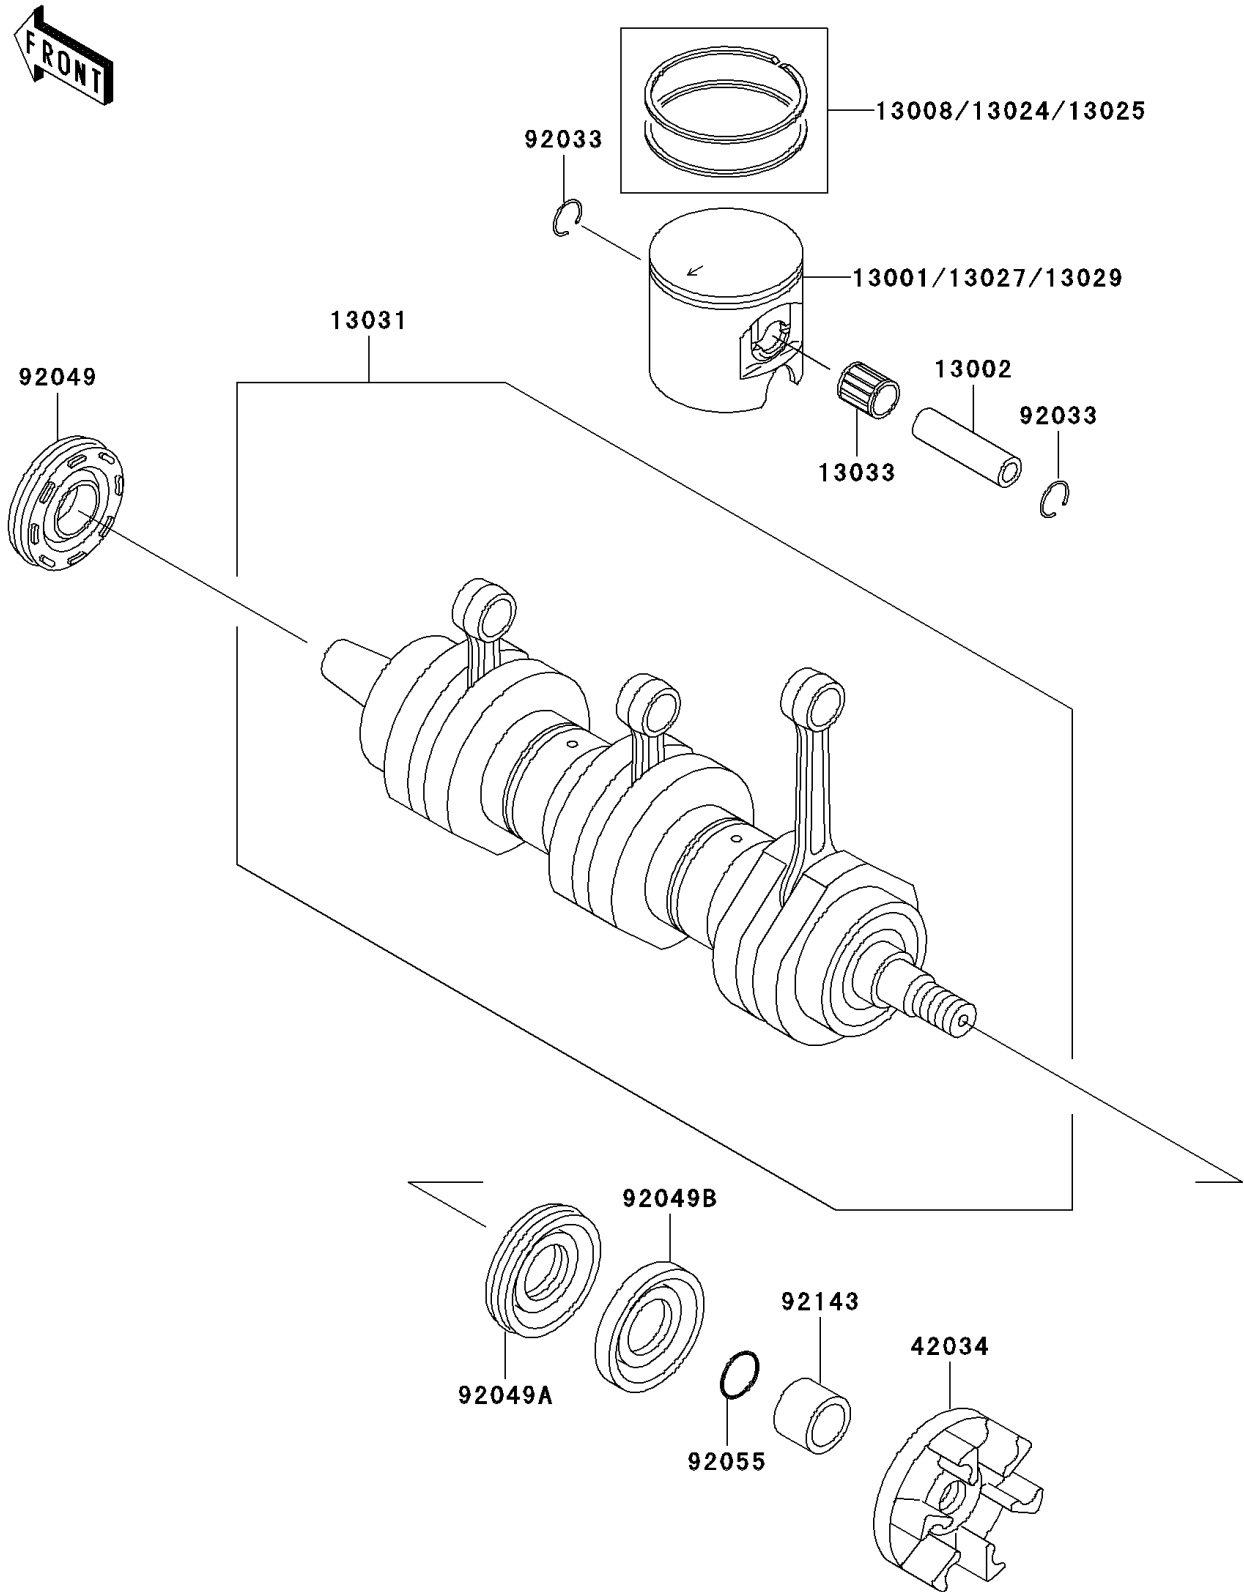

1998 1100 ZXi PARTS DIAGRAM

Crankshaft/Piston(s)

E1320

1998 1100 ZXi PARTS LIST

Crankshaft/Piston(s)

ITEM NAME	PART NUMBER	QUANTITY
PISTON-ENGINE (Ref # 13001)	13001-3725	1
PIN-PISTON (Ref # 13002)	13002-3706	1
RING-SET-PISTON,STD (Ref # 13008)	13008-3708	1
RING-SET-PISTON LL,O/S 1.00 (Ref # 13024)	13024-3706	1
RING-SET-PISTON L,O/S 0.50 (Ref # 13025)	13025-3706	1
PISTON-ENGINE LL,O/S 1.00 (Ref # 13027)	13027-3715	1
PISTON-ENGINE L,O/S 0.50 (Ref # 13029)	13029-3715	1
CRANKSHAFT-COMP (Ref # 13031)	13031-3731	1
BEARING-SMALL END (Ref # 13033)	13033-3703	1
COUPLING (Ref # 42034)	42034-3709	1
RING-SNAP (Ref # 92033)	92033-3721	1
SEAL-OIL,FWJ7307210ZS (Ref # 92049)	92049-3713	1
SEAL-OIL (Ref # 92049A)	92049-3715	1
SEAL-OIL (Ref # 92049B)	92049-3716	1
RING-O,20.8X2.4 (Ref # 92055)	92055-3740	1
COLLAR (Ref # 92143)	92143-3745	1