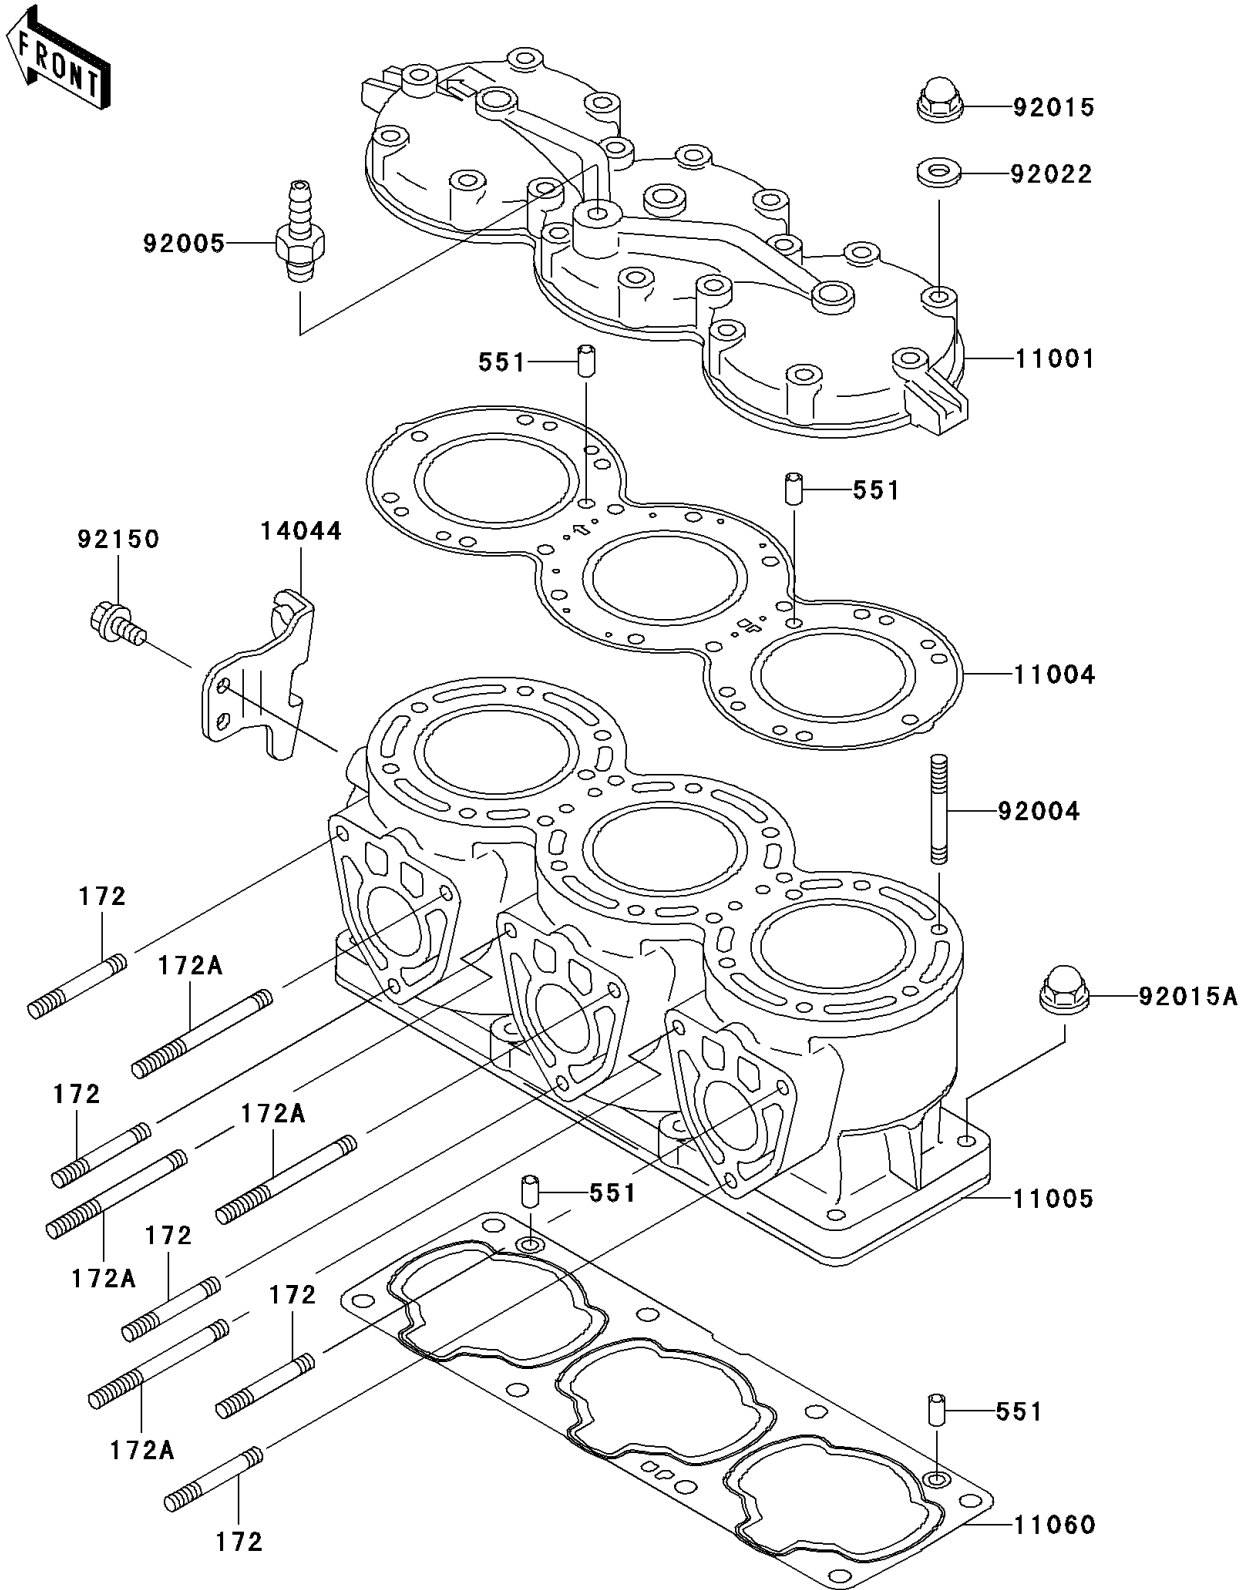

1998 1100 ZXi PARTS DIAGRAM

Cylinder Head/Cylinder

E1110

1998 1100 ZXi PARTS LIST

Cylinder Head/Cylinder

ITEM NAME	PART NUMBER	QUANTITY
BOLT-STUD (Ref # 172)	172R0830	1
BOLT-STUD,8X75 (Ref # 172A)	172R0875	1
PIN-DOWEL (Ref # 551)	551R0812	1
HEAD-CYLINDER (Ref # 11001)	11001-3723	1
GASKET-HEAD (Ref # 11004)	11004-3715	1
CYLINDER-ENGINE (Ref # 11005)	11005-3737	1
GASKET,CYLINDER BASE (Ref # 11060)	11060-3760	1
HOLDER-CABLE (Ref # 14044)	14044-3729	1
STUD,8X43 (Ref # 92004)	92004-3715	1
FITTING (Ref # 92005)	92005-3714	1
NUT,CAP,8MM (Ref # 92015)	92015-1371	1
NUT,10MM (Ref # 92015A)	92015-1649	1
WASHER,8.2X18X1.5 (Ref # 92022)	92022-1964	1
BOLT,8X16 (Ref # 92150)	92150-3722	1