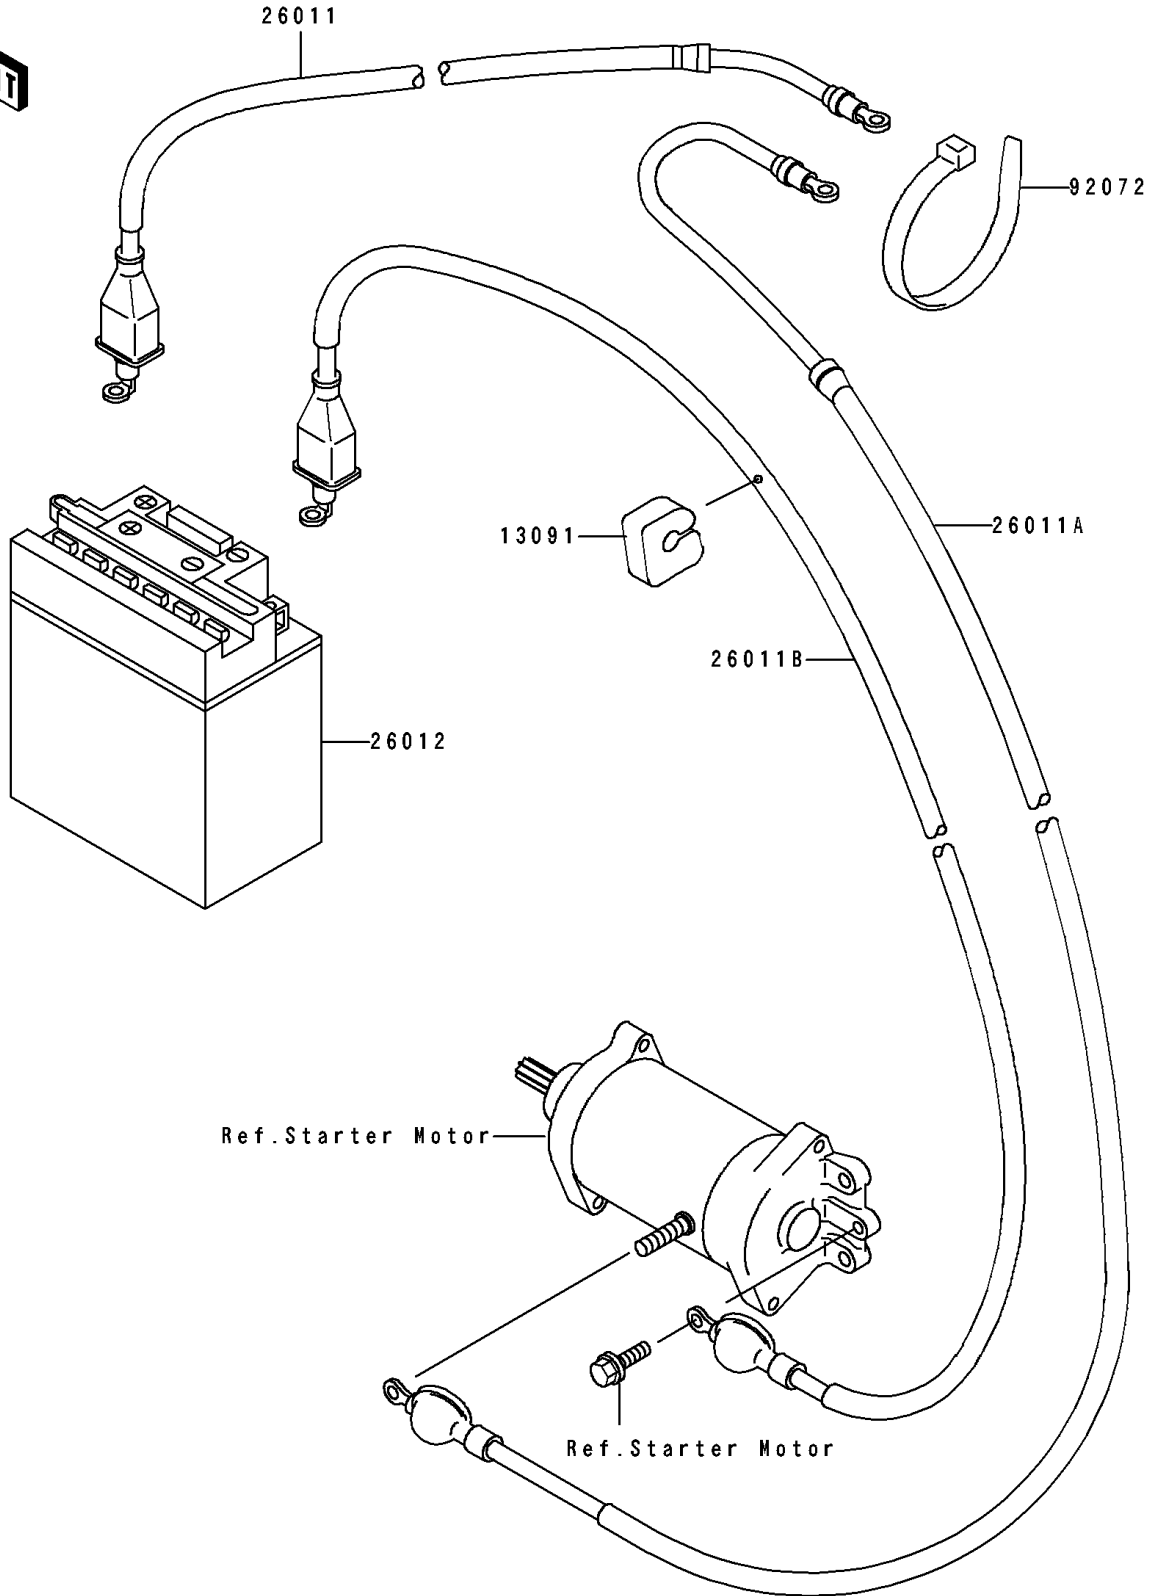

1995 TS PARTS DIAGRAM

Electrical Equipment

F3181

1995 TS PARTS LIST

Electrical Equipment

ITEM NAME	PART NUMBER	QUANTITY
HOLDER (Ref # 13091)	13091-3712	1
WIRE-LEAD,BATTERY-RELAY (Ref # 26011)	26011-3785	1
WIRE-LEAD,RELAY-STARTER (Ref # 26011A)	26011-3786	1
WIRE-LEAD,BATTERY-STARTER (Ref # 26011B)	26011-3787	1
BATTERY,YB16CL-B,12V 19AH (Ref # 26012)	26012-3716	1
BAND (Ref # 92072)	92072-3778	1