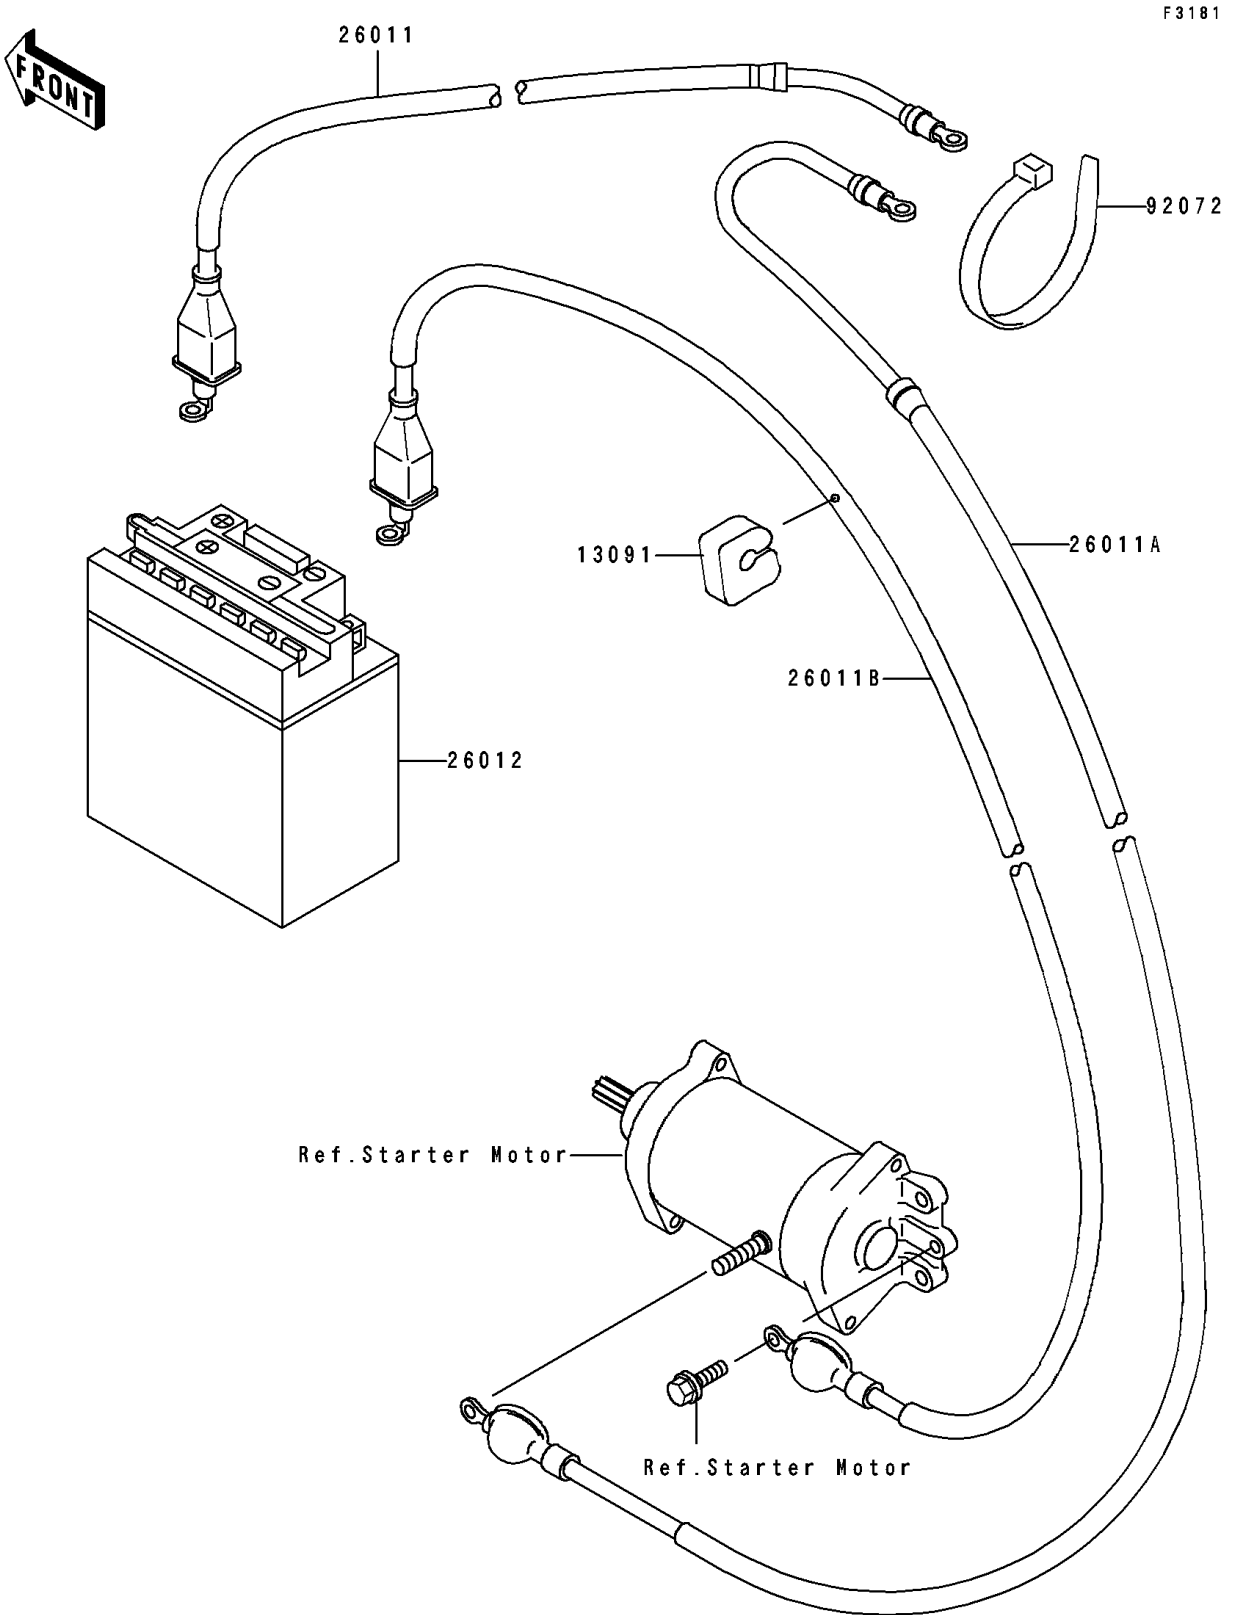

1994 TS

PARTS DIAGRAM

Electrical Equipment