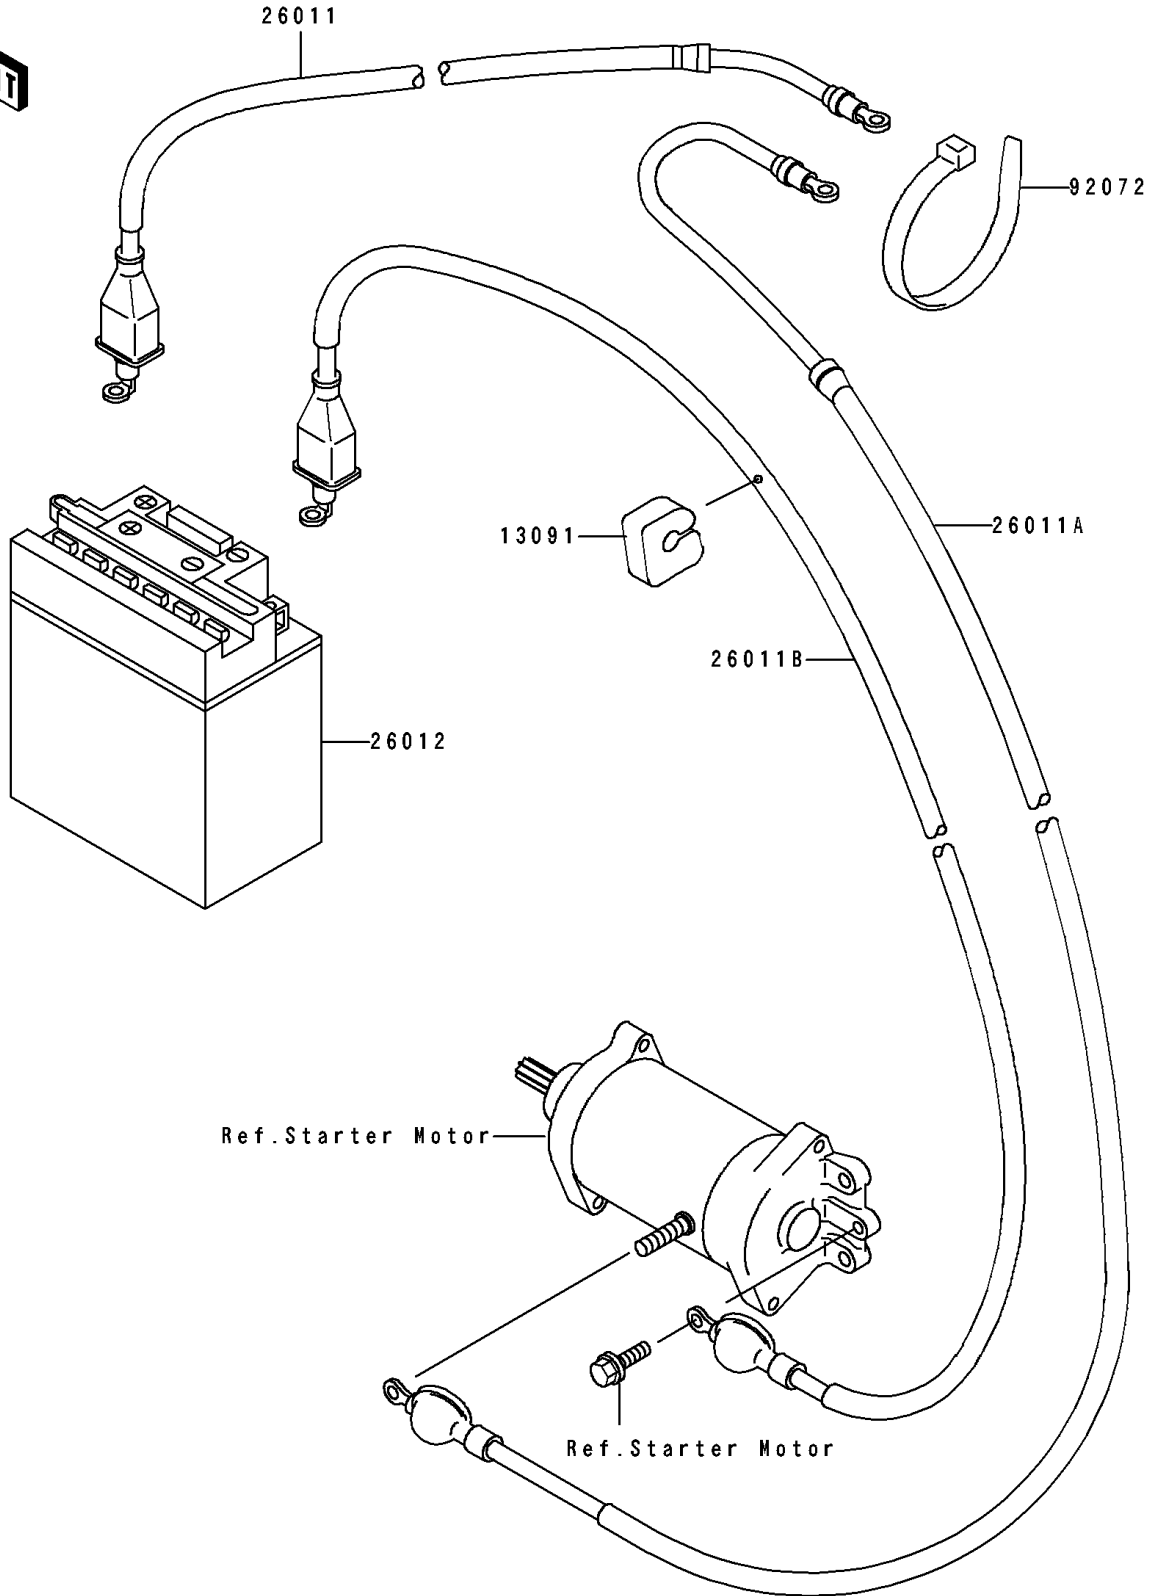

# 1993 TS PARTS DIAGRAM

Electrical Equipment

F3181

## 1993 TS PARTS LIST

### Electrical Equipment

ITEM NAME	PART NUMBER	QUANTITY
HOLDER (Ref # 13091)	13091-3712	1
WIRE-LEAD,BATTERY-RELAY (Ref # 26011)	26011-3785	1
WIRE-LEAD,RELAY-STARTER (Ref # 26011A)	26011-3786	1
WIRE-LEAD,BATTERY-STARTER (Ref # 26011B)	26011-3787	1
BATTERY,YB16CL-B,12V 19AH (Ref # 26012)	26012-3716	1
BAND (Ref # 92072)	92072-3778	1