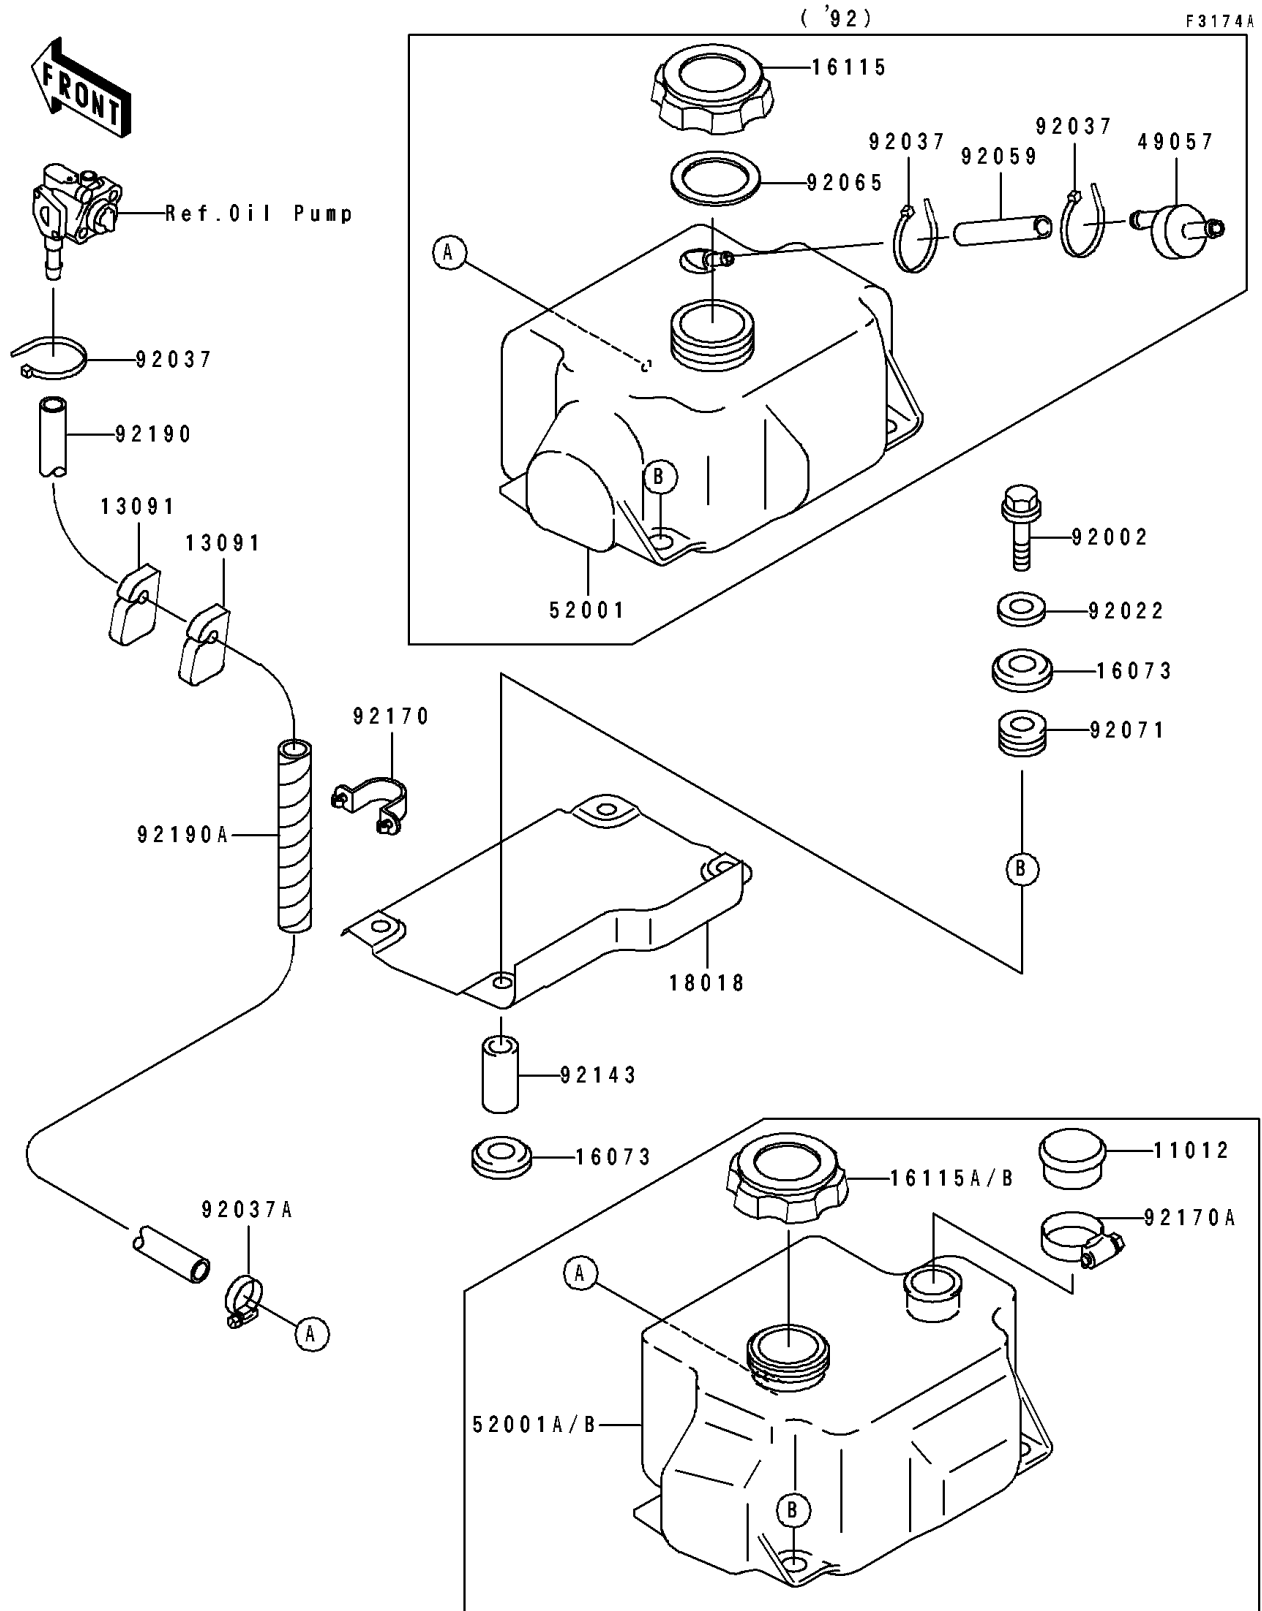

1994 TS PARTS DIAGRAM

Oil Tank(KAW42718 92&NAMI.)

1994 TS PARTS LIST

Oil Tank(KAW42718 92&NAMI.)

ITEM NAME	PART NUMBER	QUANTITY
CAP,OIL TANK (Ref # 11012)	11012-3767	1
HOLDER (Ref # 13091)	13091-3712	1
INSULATOR (Ref # 16073)	16073-3704	1
CAP-OIL FILLER (Ref # 16115B)	16115-3714	1
PLATE-HEAT GUARD (Ref # 18018)	18018-3702	1
TANK-OIL (Ref # 52001A)	52001-3714	1
BOLT,6X30 (Ref # 92002)	92002-3726	1
WASHER,6.2X20X2 (Ref # 92022)	92022-3714	1
CLAMP (Ref # 92037)	92037-1173	1
CLAMP (Ref # 92037A)	92037-3726	1
GROMMET (Ref # 92071)	92071-3716	1
COLLAR,6.2X10X19 (Ref # 92143)	92143-3733	1
CLAMP,HARNESS (Ref # 92170)	92170-1122	1
CLAMP (Ref # 92170A)	92170-3734	1
TUBE,5.8X10.8X1300 (Ref # 92190)	92190-3803	1
TUBE,SPIRAL,L=120 (Ref # 92190A)	92190-3840	1