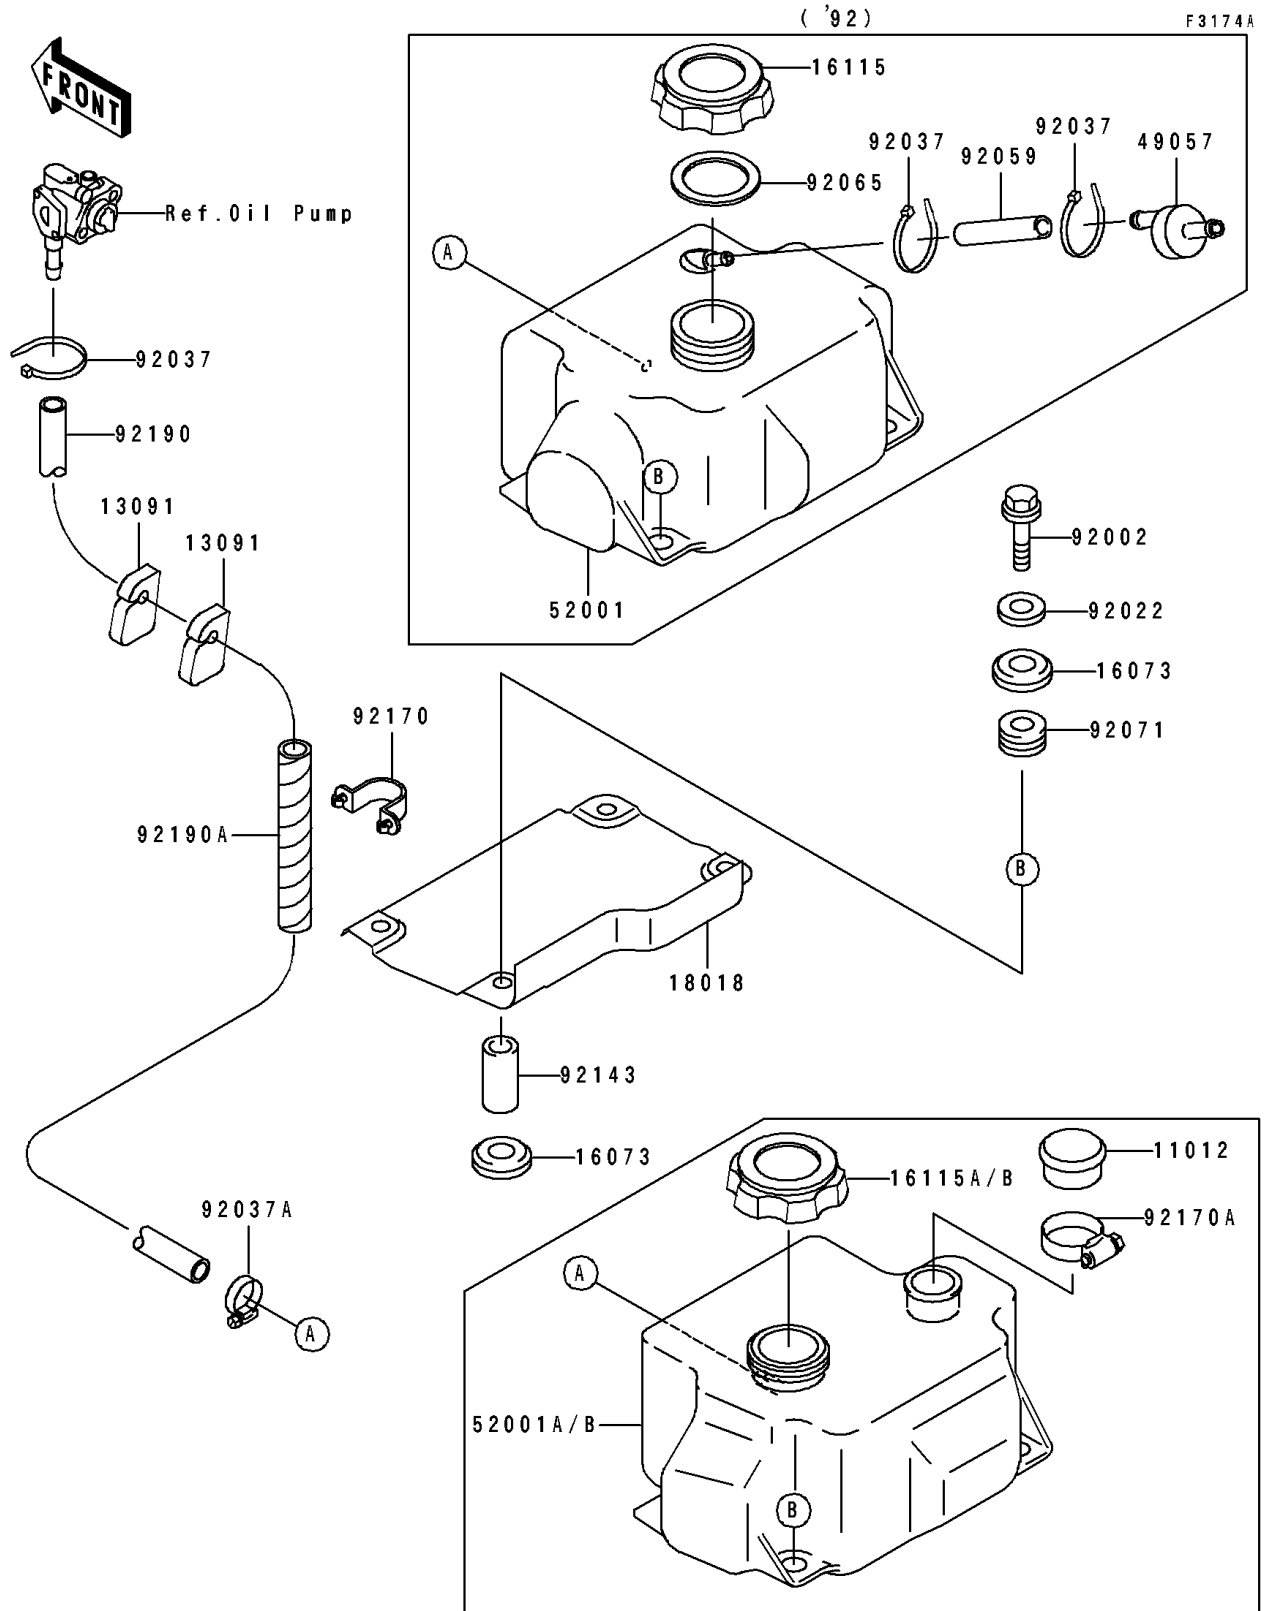

# 1993 TS PARTS DIAGRAM

Oil Tank(KAW42718 92&NAMI.)

## 1993 TS PARTS LIST

Oil Tank(KAW42718 92&NAMI.)

ITEM NAME	PART NUMBER	QUANTITY
CAP,OIL TANK (Ref # 11012)	11012-3767	1
HOLDER (Ref # 13091)	13091-3712	2
INSULATOR (Ref # 16073)	16073-3704	8
CAP-OIL FILLER (Ref # 16115A)	16115-3710	1
PLATE-HEAT GUARD (Ref # 18018)	18018-3702	1
TANK-OIL (Ref # 52001A)	52001-3714	1
BOLT,6X30 (Ref # 92002)	92002-3726	4
WASHER,6.2X20X2 (Ref # 92022)	92022-3714	4
CLAMP (Ref # 92037)	92037-1173	1
CLAMP (Ref # 92037A)	92037-3726	1
GROMMET (Ref # 92071)	92071-3716	4
COLLAR,6.2X10X19 (Ref # 92143)	92143-3733	4
CLAMP,HARNESS (Ref # 92170)	92170-1122	1
CLAMP (Ref # 92170A)	92170-3734	1
TUBE,5.8X10.8X1300 (Ref # 92190)	92190-3803	1
TUBE,SPIRAL,L=120 (Ref # 92190A)	92190-3840	1