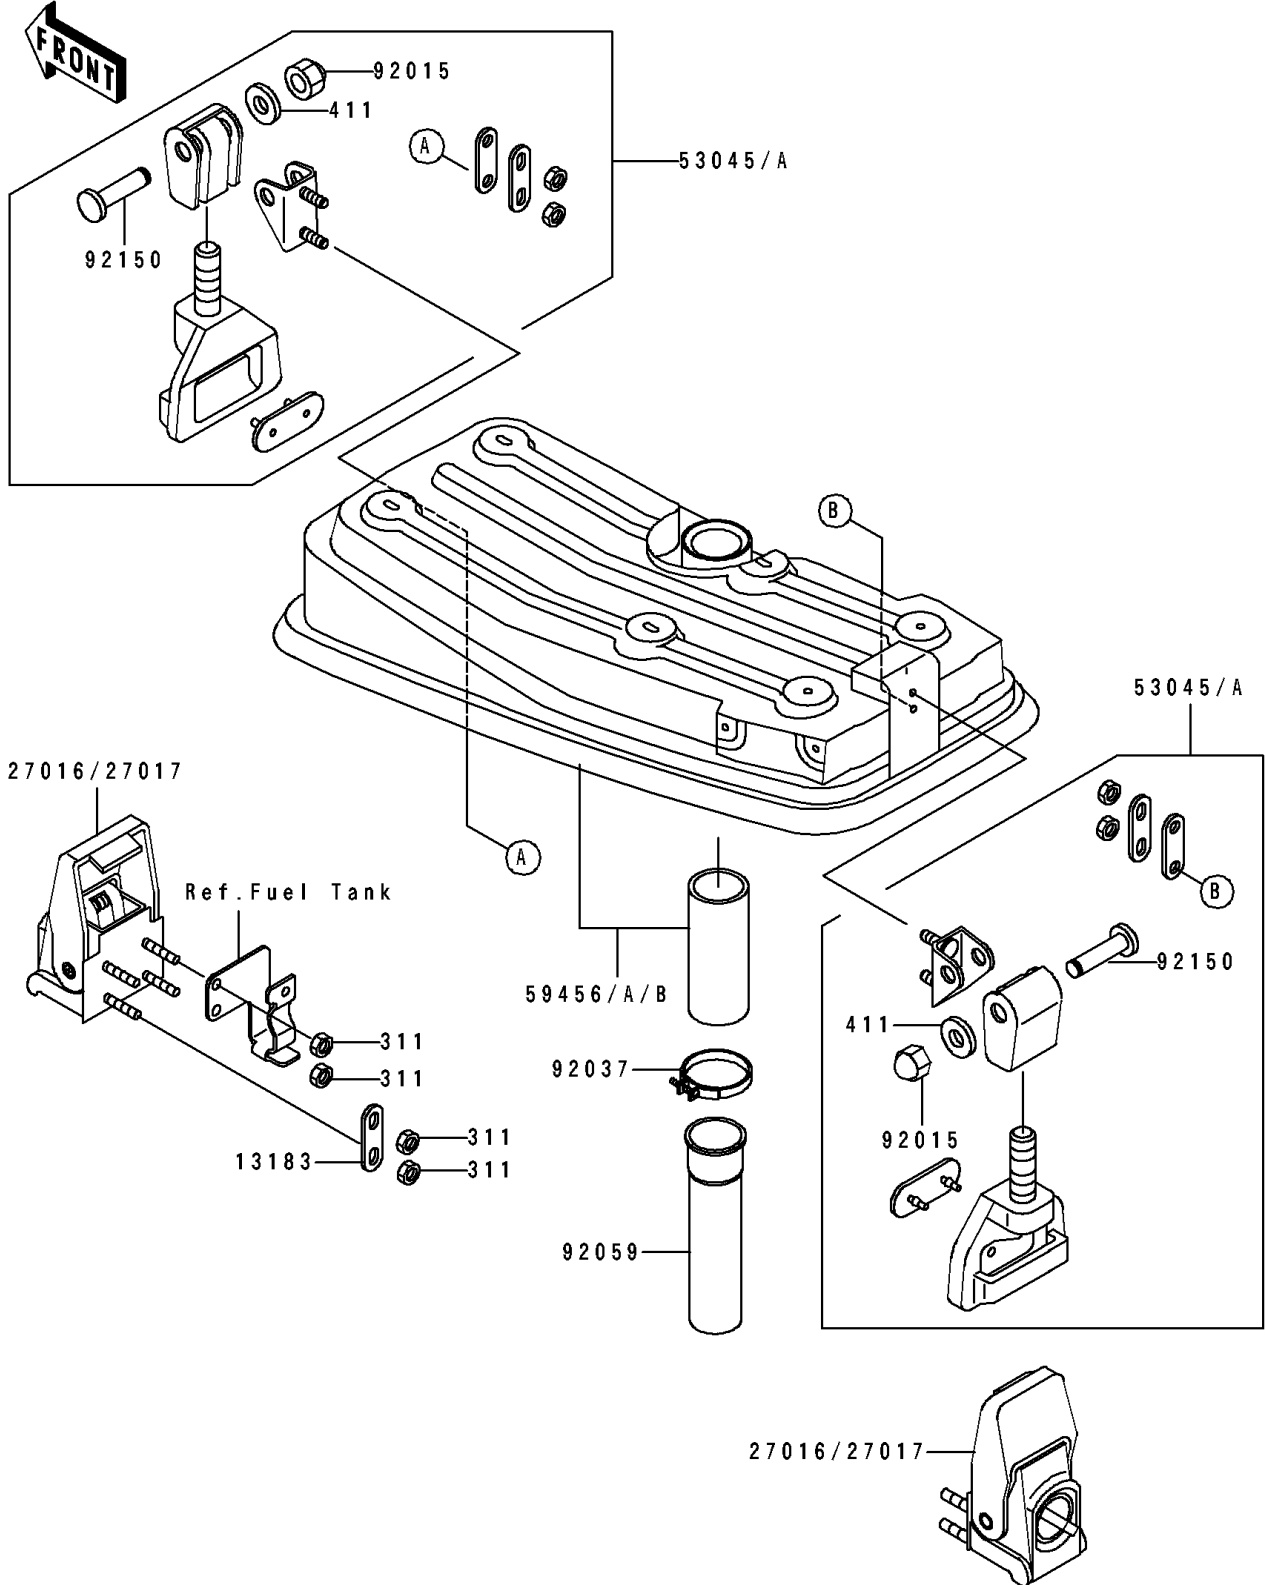

# 1991 TS PARTS DIAGRAM

Engine Hood

F 31 42

# 1991 TS PARTS LIST

## Engine Hood

ITEM NAME	PART NUMBER	QUANTITY
PLATE (Ref # 13183)	13183-3759	3
LOCK,HULL (Ref # 27017)	27017-3706	2
HOOK-ASSY,HOOD (Ref # 53045)	53045-3703	2
HOOD-COMP-ENGINE,M.M.BLUE (Ref # 59456)	59456-3725-TA	1
NUT,CAP,6MM (Ref # 92015)	92015-3755	2
CLAMP (Ref # 92037)	92037-3738	1
TUBE (Ref # 92059)	92059-3803	1
BOLT (Ref # 92150)	92150-3793	2
NUT-HEX,5MM (Ref # 311)	311R0500	8
WASHER-PLAIN,6MM (Ref # 411)	411S0600	2