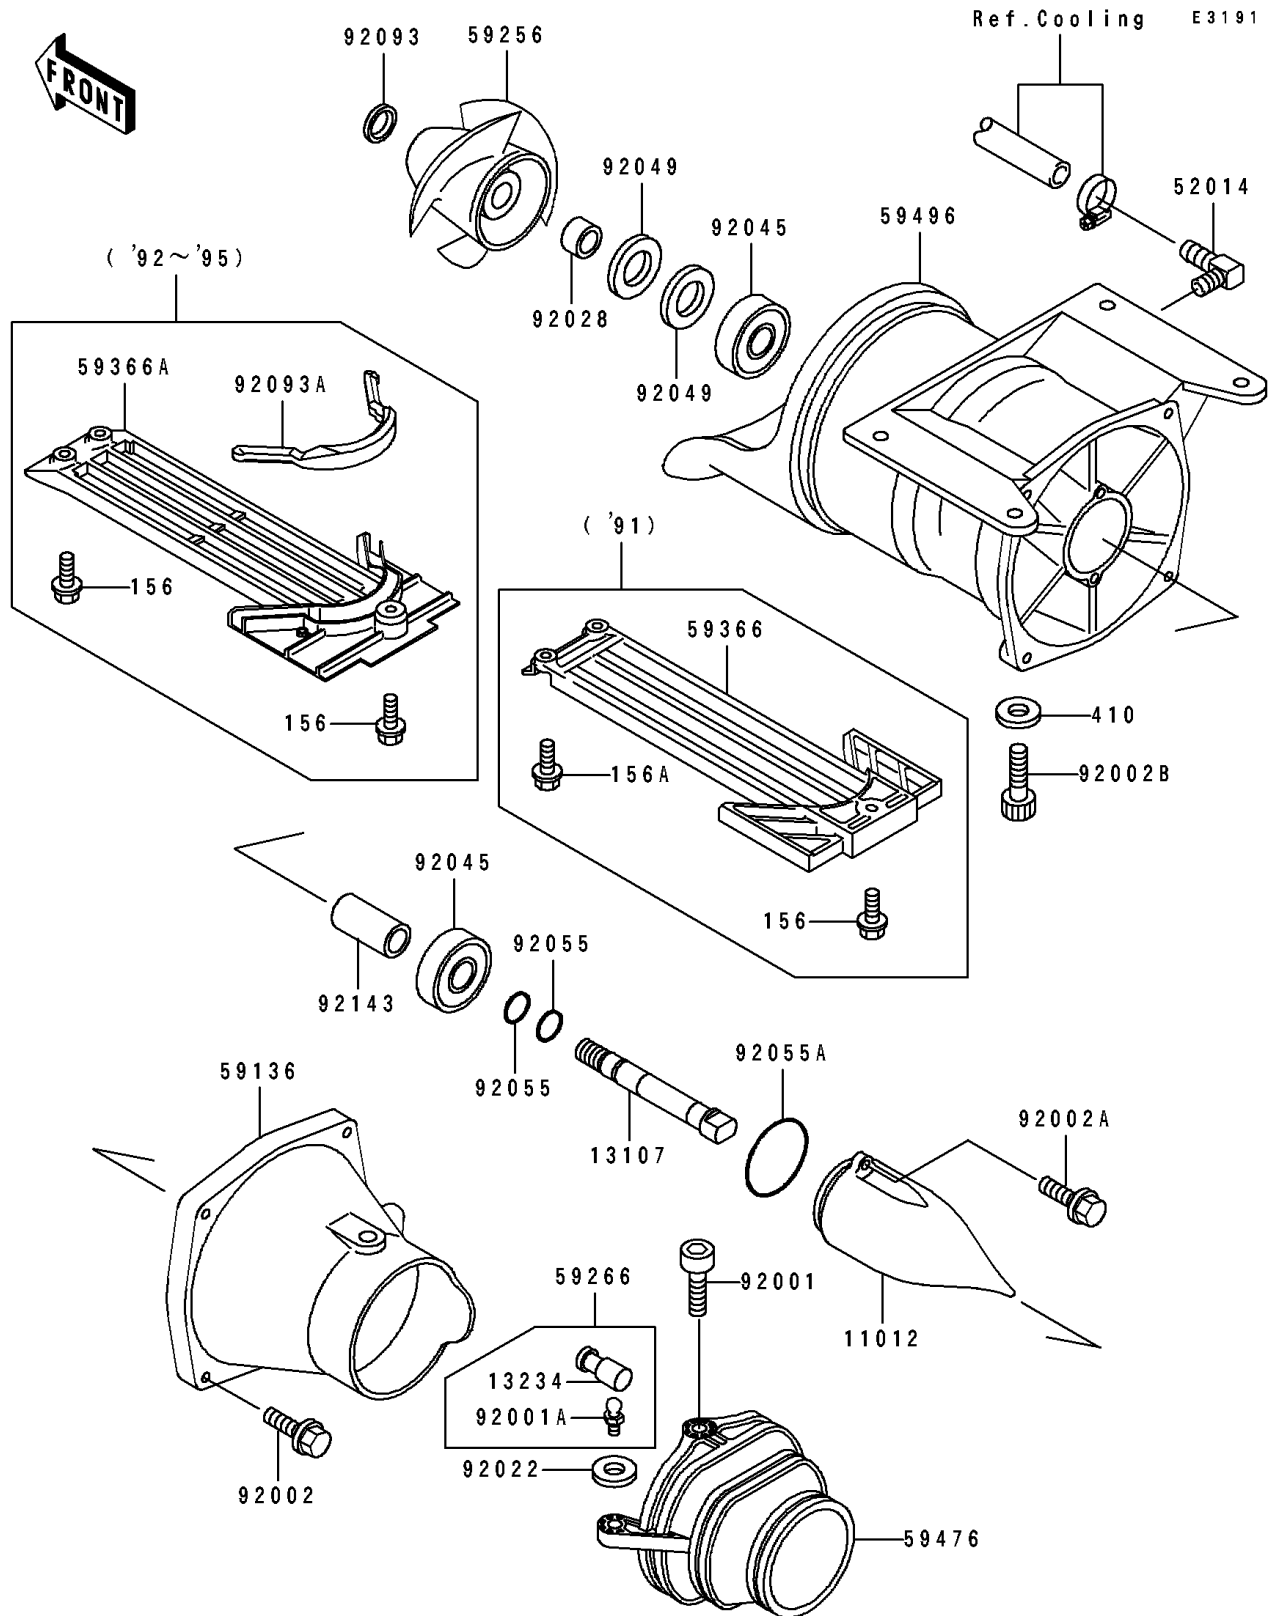

## 1995 TS PARTS DIAGRAM

Jet Pump

## 1995 TS PARTS LIST

Jet Pump

ITEM NAME	PART NUMBER	QUANTITY
CAP,JET PUMP (Ref # 11012)	11012-3712	1
SHAFT,JET PUMP (Ref # 13107)	13107-3721	1
SHAFT-COMP,JOINT (Ref # 13234)	13234-3708	1
ELBOW (Ref # 52014)	52014-3708	1
NOZZLE-PUMP (Ref # 59136)	59136-3710	1
IMPELLER (Ref # 59256)	59256-3705	1
JOINT-BALL (Ref # 59266)	59266-3707	1
GRATE (Ref # 59366A)	59366-3709	1
NOZZLE-STRG (Ref # 59476)	59476-3711	1
VANE-GUIDE (Ref # 59496)	59496-3701	1
BOLT,SOCKET,6X11 (Ref # 92001)	92001-3701	1
BOLT,BALL,6MM (Ref # 92001A)	92001-3703	1
BOLT,6X30 (Ref # 92002)	92002-3726	1
BOLT,6X16 (Ref # 92002A)	92002-3728	1
BOLT,SOCKET,8X20 (Ref # 92002B)	92002-3771	1
WASHER (Ref # 92022)	92022-567	1
BUSHING,17X25X15 (Ref # 92028)	92028-3717	1
BEARING-BALL,#63032RD (Ref # 92045)	92045-3706	1
SEAL-OIL,TCV-25476 (Ref # 92049)	92049-3711	1
RING-O,13X1.9 (Ref # 92055)	92055-1021	1
RING-O (Ref # 92055A)	92055-3706	1
SEAL (Ref # 92093)	92093-3702	1
SEAL (Ref # 92093A)	92093-3728	1
COLLAR,17.4X25.4X53 (Ref # 92143)	92143-3708	1
BOLT-WP,6X20 (Ref # 156)	156R0620	1
WASHER-PLAIN-SMALL,8MM (Ref # 410)	410S0800	1