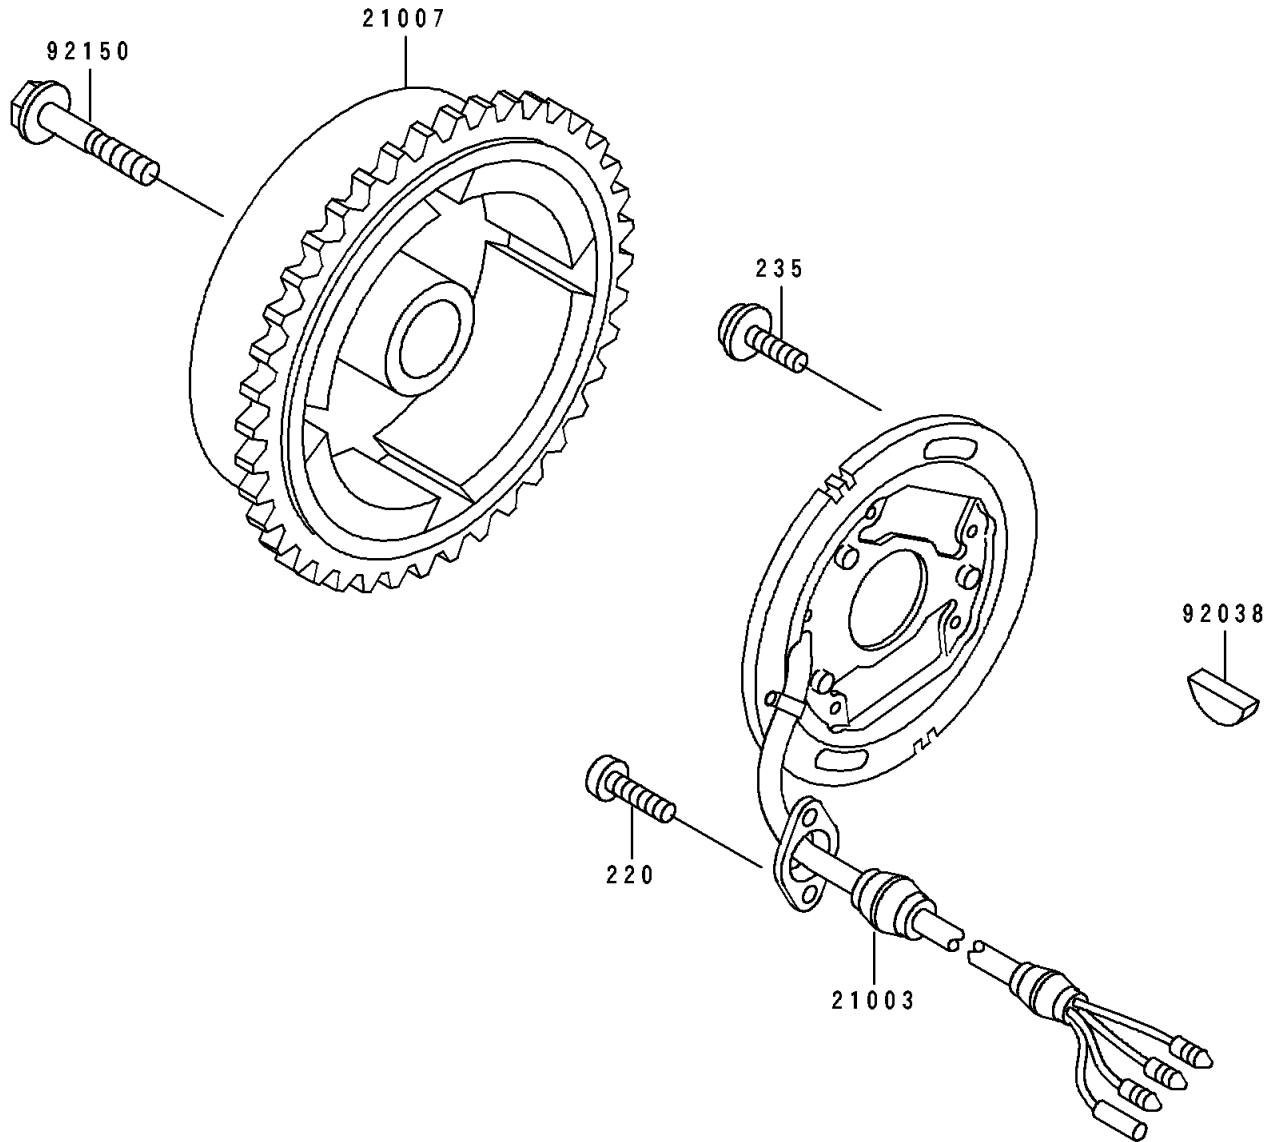

1991 TS PARTS DIAGRAM

Generator

E1810

1991 TS PARTS LIST

Generator

ITEM NAME	PART NUMBER	QUANTITY
STATOR (Ref # 21003)	21003-3718	1
ROTOR,MAGNETO (Ref # 21007)	21007-3710	1
KEY,WOODRUFF (Ref # 92038)	92038-001	1
BOLT (Ref # 92150)	92150-3806	1
SCREW-PAN-CROS (Ref # 220)	220B0512	2
SCREW-PAN-WP-CROS (Ref # 235)	235B0616	2