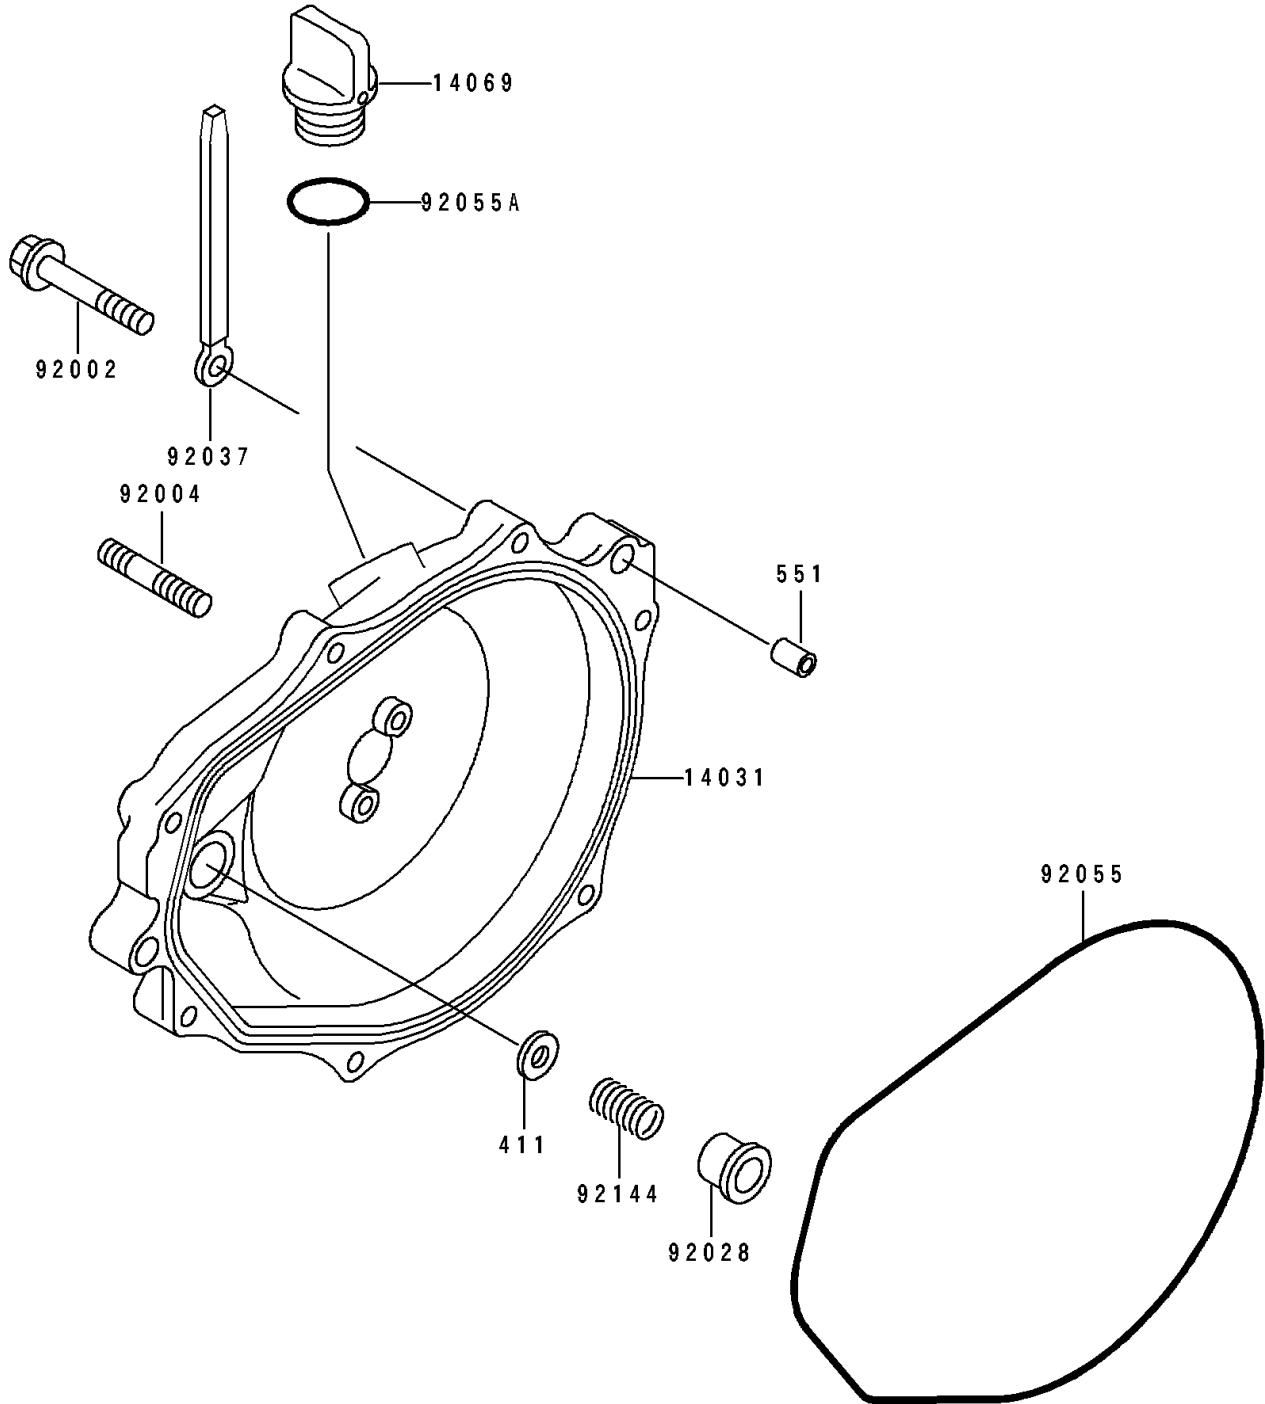

1992 TS PARTS DIAGRAM

Engine Cover(s)

E1431

1992 TS PARTS LIST

Engine Cover(s)

ITEM NAME	PART NUMBER	QUANTITY
COVER-GENERATOR (Ref # 14031)	14031-3710	1
BREATHER (Ref # 14069)	14069-3709	1
BOLT,6X30 (Ref # 92002)	92002-3726	7
STUD (Ref # 92004)	92004-3710	2
BUSHING (Ref # 92028)	92028-3718	1
CLAMP,L=100 (Ref # 92037)	92037-3736	1
RING-O,GENERATOR COVER (Ref # 92055)	92055-3712	1
RING-O (Ref # 92055A)	92055-515	1
SPRING (Ref # 92144)	92144-3728	1
WASHER-PLAIN,5MM (Ref # 411)	411S0500	1
PIN-DOWEL (Ref # 551)	551R0812	2