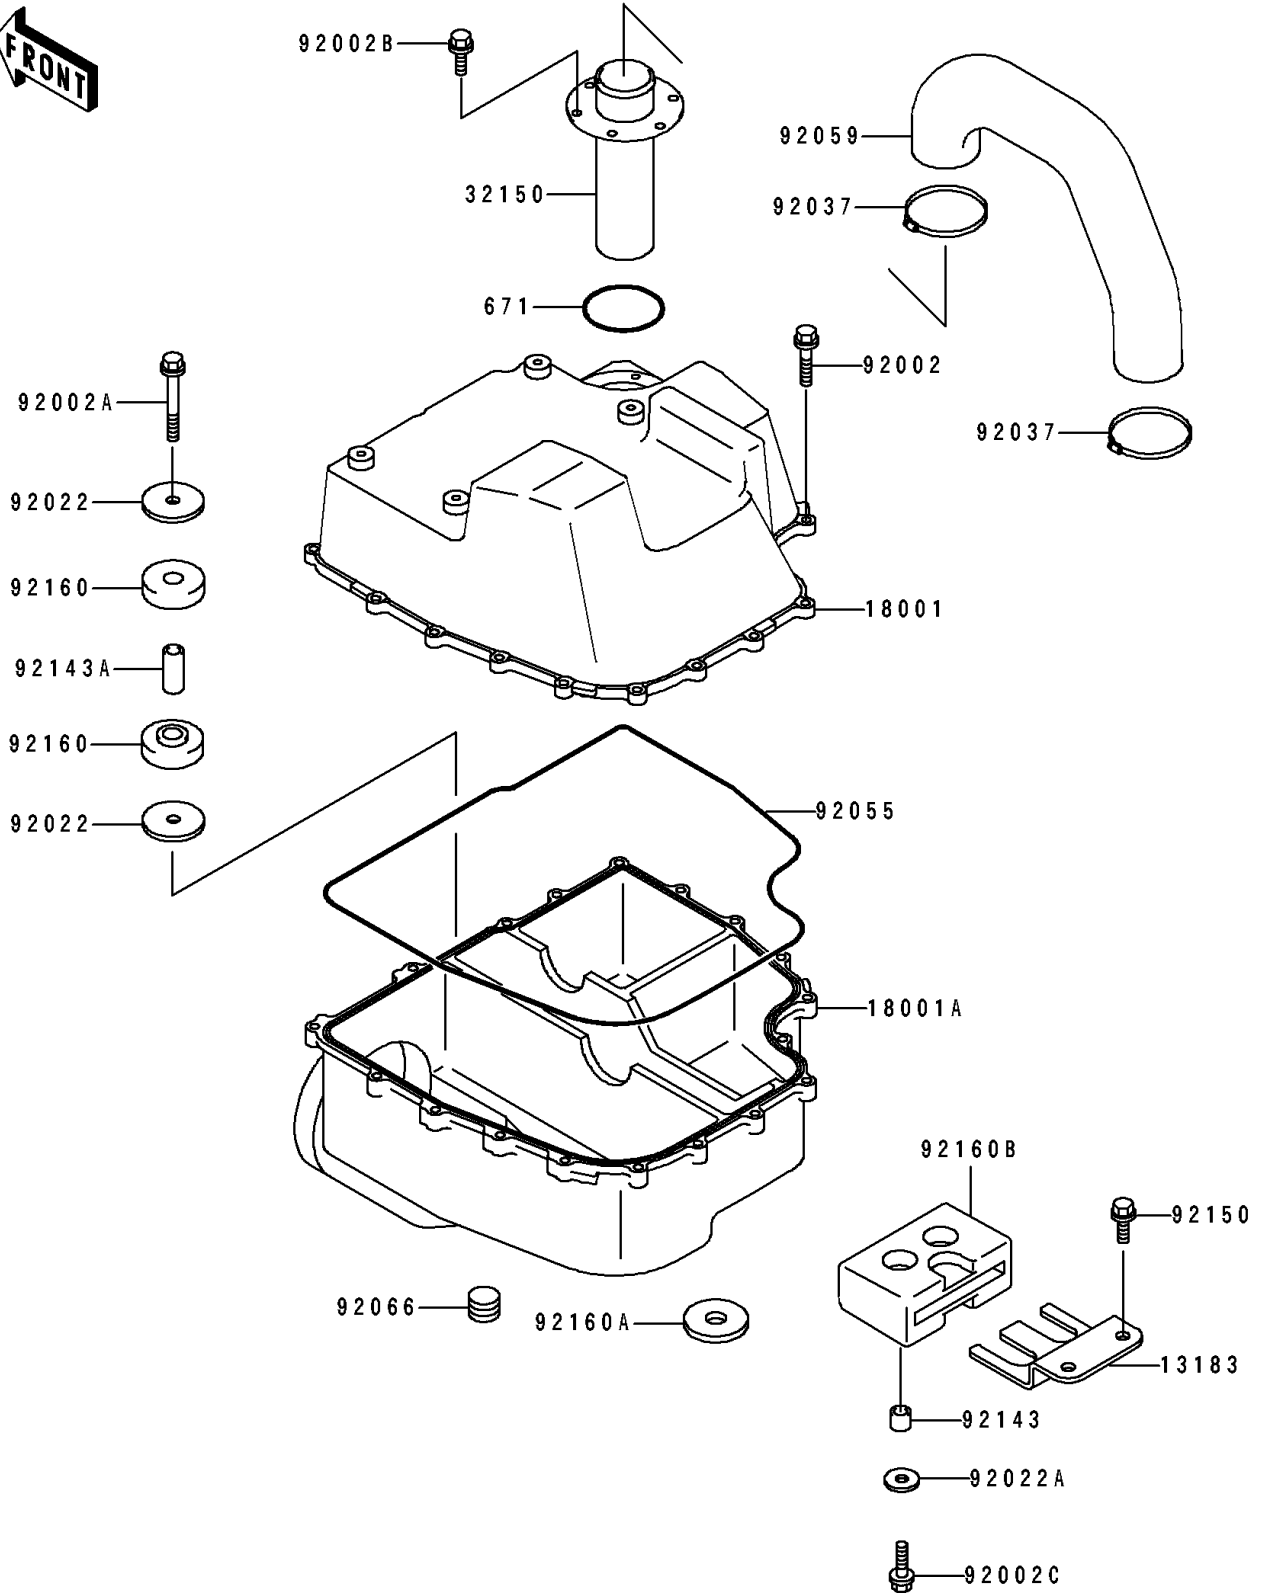

1991 TS PARTS DIAGRAM

Water Muffler

E1141

1991 TS PARTS LIST

Water Muffler

ITEM NAME	PART NUMBER	QUANTITY
PLATE (Ref # 13183)	13183-3760	1
MUFFLER,WATER BOX,UPP (Ref # 18001)	18001-3727	1
MUFFLER,WATER BOX,LWR (Ref # 18001A)	18001-3755	1
PIPE,WATER MUFFLER (Ref # 32150)	32150-3738	1
BOLT,6X25 (Ref # 92002)	92002-3714	17
BOLT,6X45 (Ref # 92002A)	92002-3717	1
BOLT,6X16 (Ref # 92002B)	92002-3728	6
BOLT,6X20 (Ref # 92002C)	92002-3755	2
WASHER,6.5X32X3 (Ref # 92022)	92022-3749	2
WASHER (Ref # 92022A)	92022-567	2
CLAMP (Ref # 92037)	92037-509	2
RING-O,WATER MUFFLER (Ref # 92055)	92055-3718	1
TUBE (Ref # 92059)	92059-3875	1
PLUG (Ref # 92066)	92066-3719	2
COLLAR,7.5X10.5X9 (Ref # 92143)	92143-3714	2
COLLAR,7.5X10.5X24 (Ref # 92143A)	92143-3717	1
BOLT,6X12 (Ref # 92150)	92150-3810	2
DAMPER,FR (Ref # 92160)	92160-3730	2
DAMPER,LWR (Ref # 92160A)	92160-3732	3
DAMPER,RR (Ref # 92160B)	92160-3774	1
O RING,60MM (Ref # 671)	671B2560	1