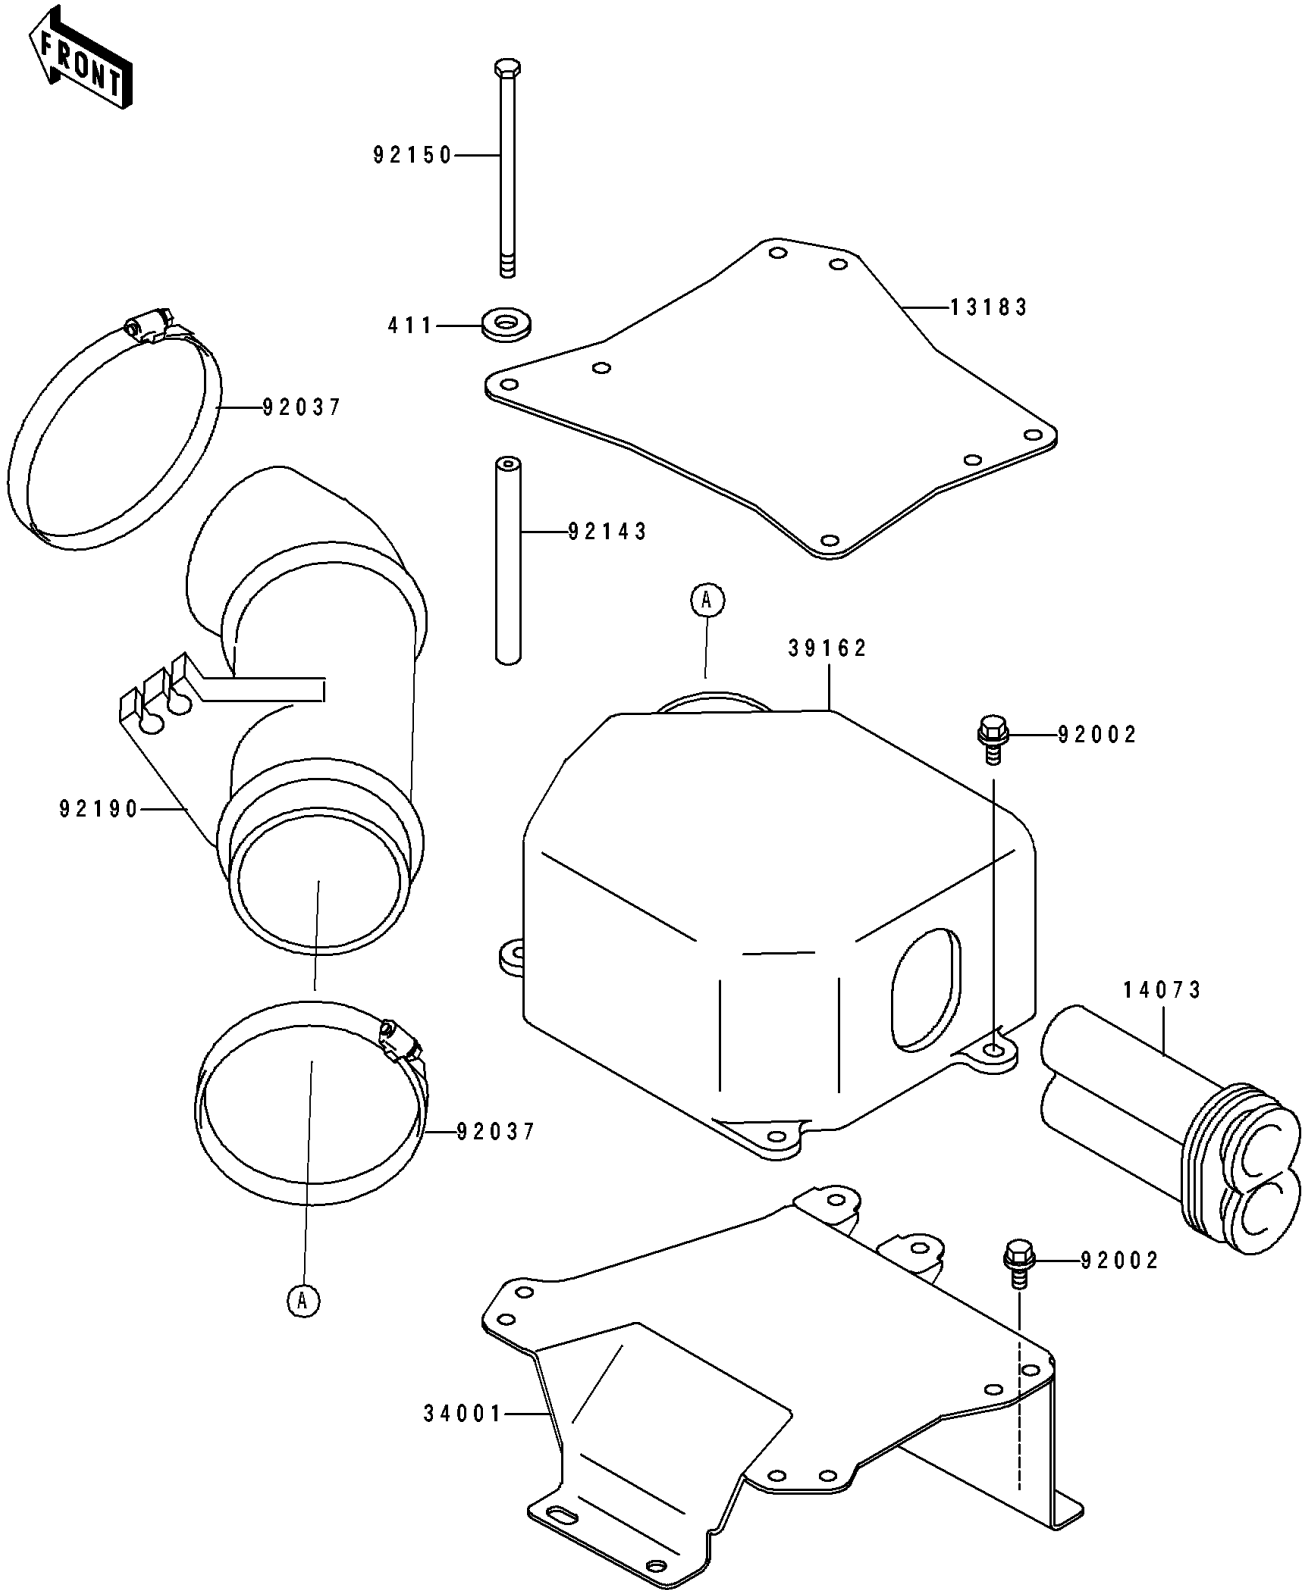

# 1991 TS PARTS DIAGRAM

Intake Silencer

E1130

# 1991 TS PARTS LIST

## Intake Silencer

ITEM NAME	PART NUMBER	QUANTITY
PLATE (Ref # 13183)	13183-3773	1
DUCT (Ref # 14073)	14073-3733	1
STAND (Ref # 34001)	34001-3703	1
SILENCER-INTAKE (Ref # 39162)	39162-3702	1
BOLT,6X12 (Ref # 92002)	92002-3763	6
CLAMP (Ref # 92037)	92037-3711	2
COLLAR (Ref # 92143)	92143-3722	4
BOLT,6X113 (Ref # 92150)	92150-3724	4
TUBE (Ref # 92190)	92190-3791	1
WASHER-PLAIN,6MM (Ref # 411)	411S0600	4