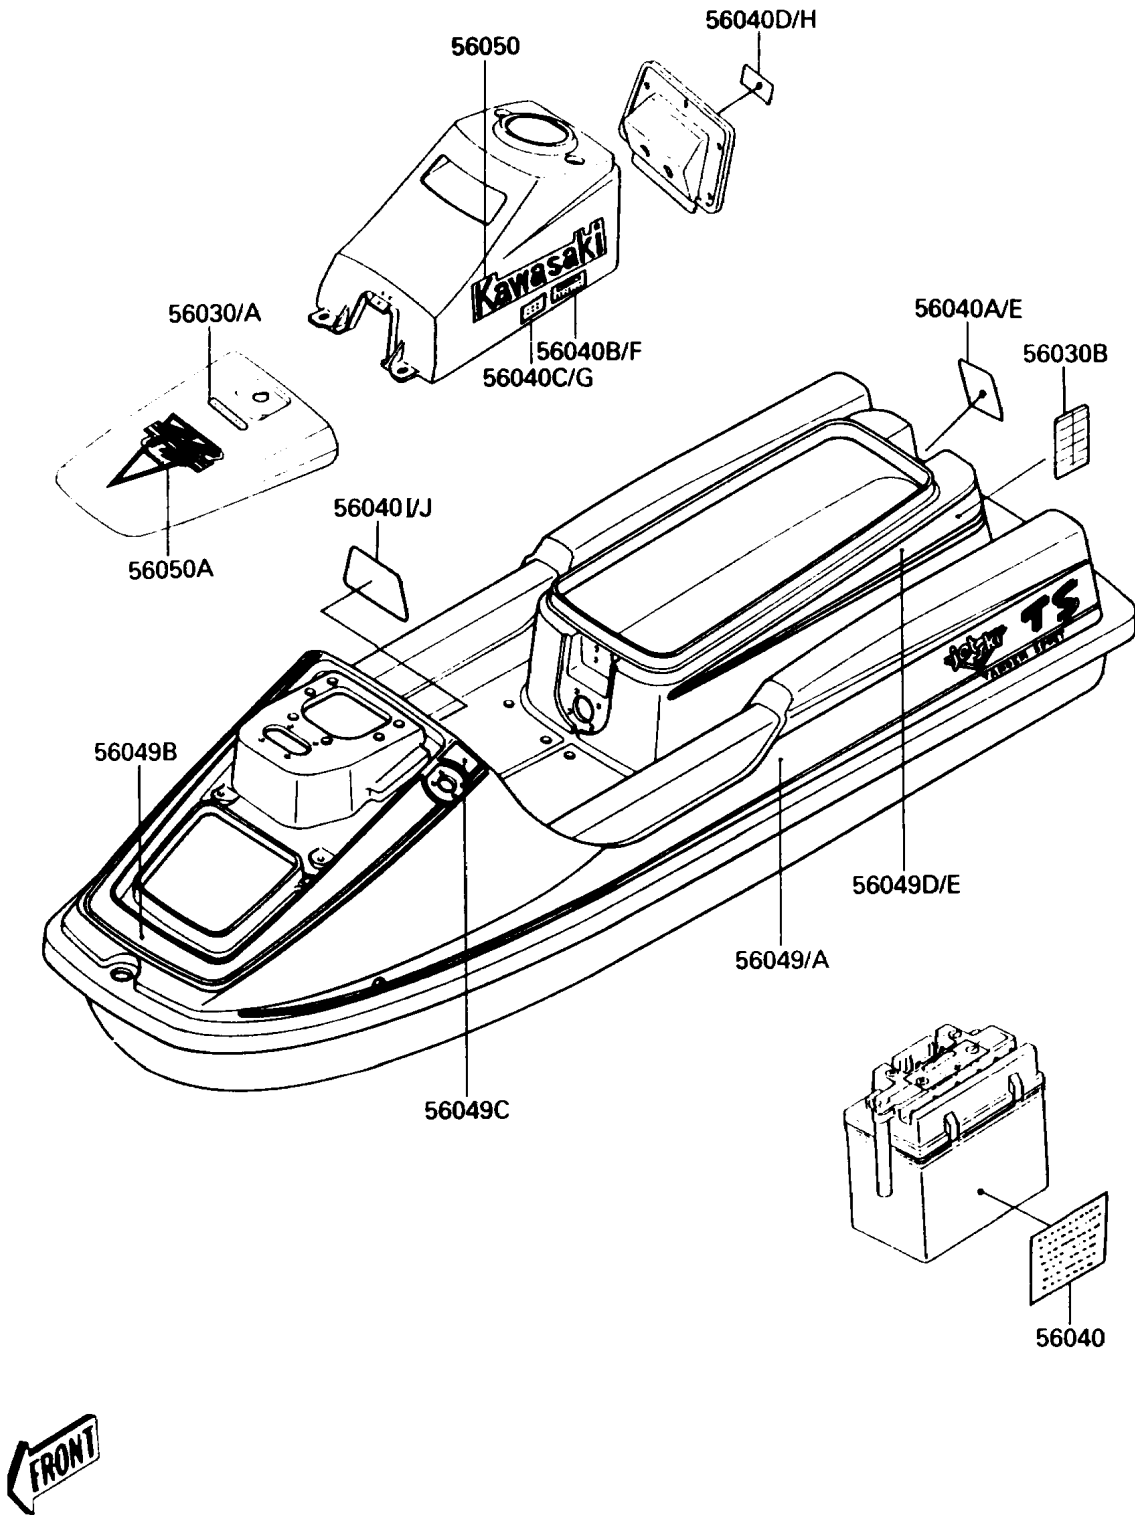

1990 TS PARTS DIAGRAM

Labels B2

F 5183A

1990 TS PARTS LIST

Labels B2

ITEM NAME	PART NUMBER	QUANTITY
LABEL,FIRE EXTINGUISHER (Ref # 56030)	56030-3755	1
LABEL,FIRE EXTINGUISHER(FRENCH (Ref # 56030A)	56030-3757	1
LABEL,ENGLISH/FRENCH(FRENCH) (Ref # 56030B)	56030-3758	1
LABEL,BATTERY CAUTION(FRENCH) (Ref # 56040)	56040-1106	1
LABEL-WARNING,JET PUMP (Ref # 56040A)	56040-3798	1
LABEL-WARNING,OIL-FUEL MIXTURE (Ref # 56040B)	56040-3800	1
LABEL-WARNING,FUEL (Ref # 56040C)	56040-3802	1
LABEL-WARNING,TETHER SWITCH (Ref # 56040D)	56040-3804	1
LABEL,NOZZLE CHECK(FRENCH) (Ref # 56040E)	56040-3807	1
LABEL,OIL-FUEL MIXTURE(FRENCH) (Ref # 56040F)	56040-3808	1
LABEL,FUEL SUPPLY(FRENCH) (Ref # 56040G)	56040-3809	1
LABEL,TETHER SWITCH(FRENCH) (Ref # 56040H)	56040-3810	1
LABEL-WARNING,IMPORTANT SAFETY (Ref # 56040I)	56040-3872	1
LABEL,IMPORTANT SAFETY(FRENCH) (Ref # 56040J)	56040-3873	1
PATTERN,HULL,LH (Ref # 56049)	56049-1337	1
PATTERN,HULL,RH (Ref # 56049A)	56049-1338	1
PATTERN,HULL,FR,FR (Ref # 56049B)	56049-1339	1
PATTERN,HULL,FR,RR (Ref # 56049C)	56049-1340	1
PATTERN,HULL,RR,LH (Ref # 56049D)	56049-1341	1
PATTERN,HULL,RR,RH (Ref # 56049E)	56049-1342	1
MARK,KAWASAKI (Ref # 56050)	56050-1432	2
MARK,TS (Ref # 56050A)	56050-1433	1