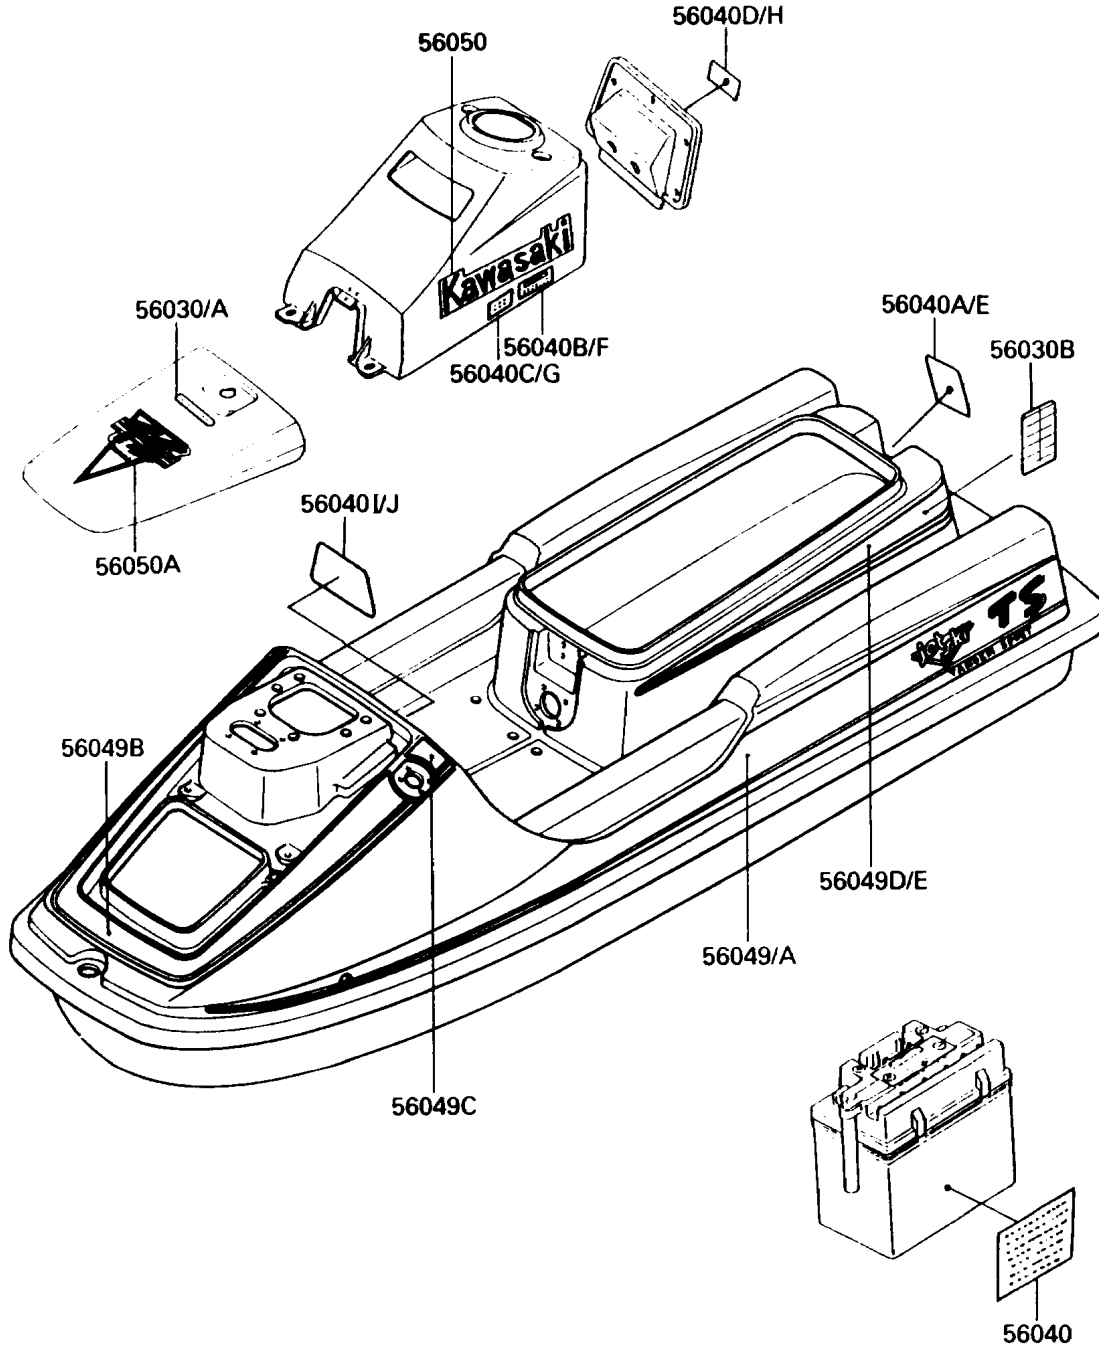

1990 TS PARTS DIAGRAM

Labels B2

F 5183A

1990 TS PARTS LIST

Labels B2

ITEM NAME	PART NUMBER	QUANTITY
LABEL,FIRE EXTINGUISHER (Ref # 56030)	56030-3755	1
LABEL,FIRE EXTINGUISHER(FRENCH (Ref # 56030A)	56030-3757	1
LABEL,ENGLISH/FRENCH(FRENCH) (Ref # 56030B)	56030-3758	1
LABEL,BATTERY CAUTION(FRENCH) (Ref # 56040)	56040-1106	1
LABEL-WARNING,JET PUMP (Ref # 56040A)	56040-3798	1
LABEL-WARNING,OIL-FUEL MIXTURE (Ref # 56040B)	56040-3800	1
LABEL-WARNING,FUEL (Ref # 56040C)	56040-3802	1
LABEL-WARNING,TETHER SWITCH (Ref # 56040D)	56040-3804	1
LABEL,NOZZLE CHECK(FRENCH) (Ref # 56040E)	56040-3807	1
LABEL,OIL-FUEL MIXTURE(FRENCH) (Ref # 56040F)	56040-3808	1
LABEL,FUEL SUPPLY(FRENCH) (Ref # 56040G)	56040-3809	1
LABEL,TETHER SWITCH(FRENCH) (Ref # 56040H)	56040-3810	1
LABEL-WARNING,IMPORTANT SAFETY (Ref # 56040I)	56040-3872	1
LABEL,IMPORTANT SAFETY(FRENCH) (Ref # 56040J)	56040-3873	1
PATTERN,HULL,LH (Ref # 56049)	56049-1337	1
PATTERN,HULL,RH (Ref # 56049A)	56049-1338	1
PATTERN,HULL,FR,FR (Ref # 56049B)	56049-1339	1
PATTERN,HULL,FR,RR (Ref # 56049C)	56049-1340	1
PATTERN,HULL,RR,LH (Ref # 56049D)	56049-1341	1
PATTERN,HULL,RR,RH (Ref # 56049E)	56049-1342	1
MARK,KAWASAKI (Ref # 56050)	56050-1432	2
MARK,TS (Ref # 56050A)	56050-1433	1