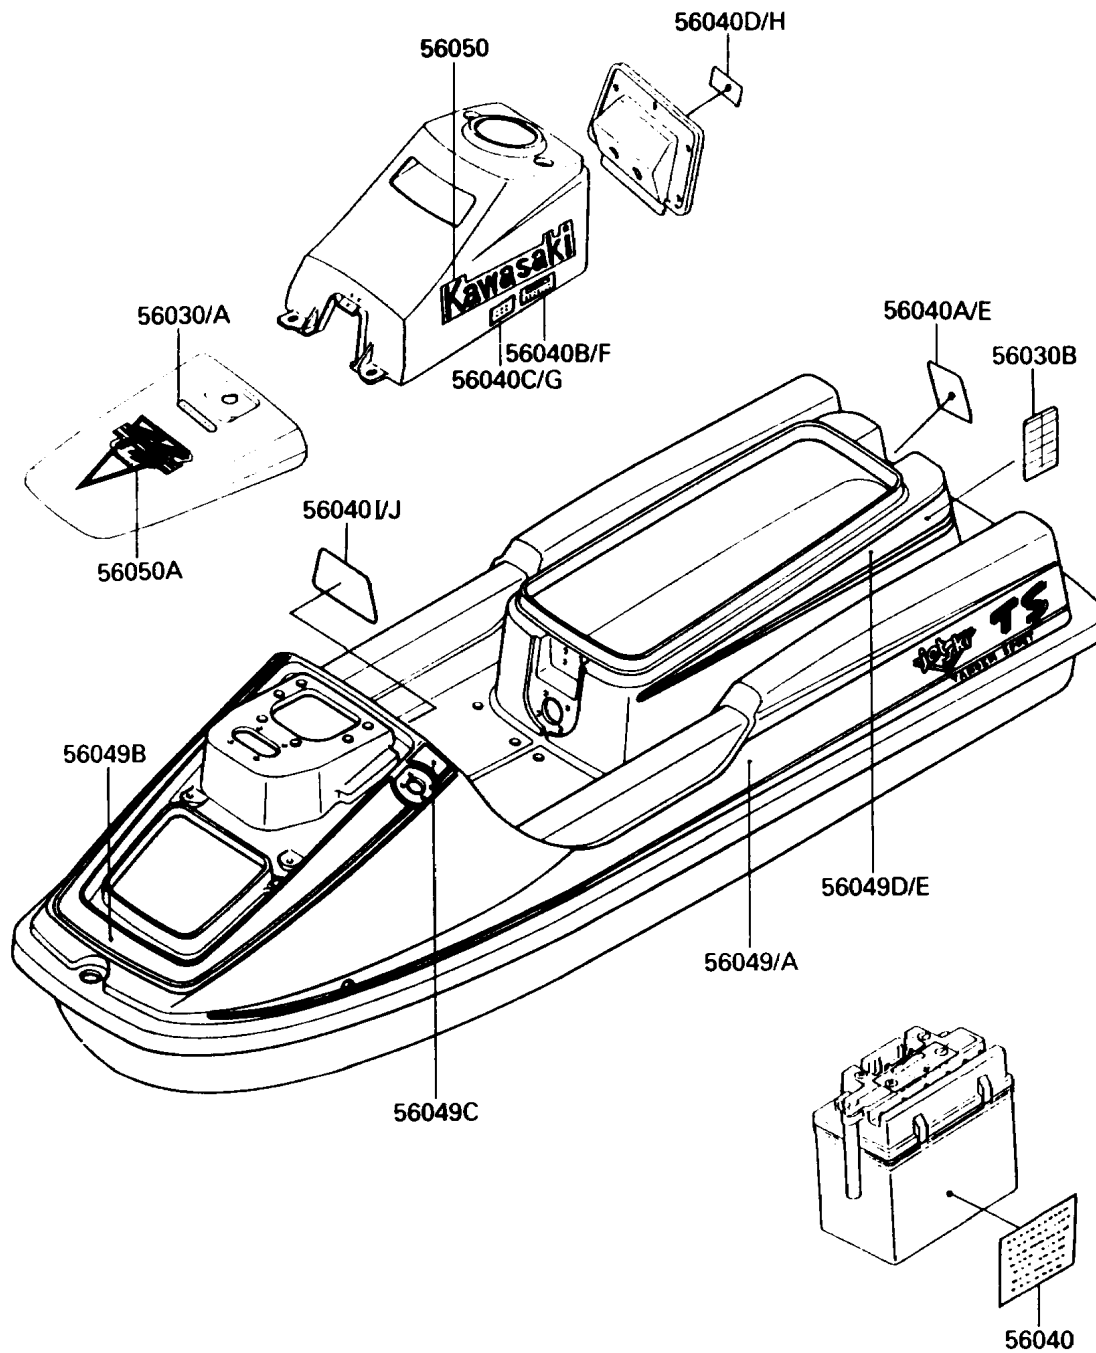

1990 TS PARTS DIAGRAM

Labels B2

F 5183A

1990 TS PARTS LIST

Labels B2

ITEM NAME	PART NUMBER	QUANTITY
LABEL,FIRE EXTINGUISHER (Ref # 56030)	56030-3755	1
LABEL,FIRE EXTINGUISHER(FRENCH (Ref # 56030A)	56030-3757	1
LABEL,ENGLISH/FRENCH(FRENCH) (Ref # 56030B)	56030-3758	1
LABEL,BATTERY CAUTION(FRENCH) (Ref # 56040)	56040-1106	1
LABEL-WARNING,JET PUMP (Ref # 56040A)	56040-3798	1
LABEL-WARNING,OIL-FUEL MIXTURE (Ref # 56040B)	56040-3800	1
LABEL-WARNING,FUEL (Ref # 56040C)	56040-3802	1
LABEL-WARNING,TETHER SWITCH (Ref # 56040D)	56040-3804	1
LABEL,NOZZLE CHECK(FRENCH) (Ref # 56040E)	56040-3807	1
LABEL,OIL-FUEL MIXTURE(FRENCH) (Ref # 56040F)	56040-3808	1
LABEL,FUEL SUPPLY(FRENCH) (Ref # 56040G)	56040-3809	1
LABEL,TETHER SWITCH(FRENCH) (Ref # 56040H)	56040-3810	1
LABEL-WARNING,IMPORTANT SAFETY (Ref # 56040I)	56040-3872	1
LABEL,IMPORTANT SAFETY(FRENCH) (Ref # 56040J)	56040-3873	1
PATTERN,HULL,LH (Ref # 56049)	56049-1337	1
PATTERN,HULL,RH (Ref # 56049A)	56049-1338	1
PATTERN,HULL,FR,FR (Ref # 56049B)	56049-1339	1
PATTERN,HULL,FR,RR (Ref # 56049C)	56049-1340	1
PATTERN,HULL,RR,LH (Ref # 56049D)	56049-1341	1
PATTERN,HULL,RR,RH (Ref # 56049E)	56049-1342	1
MARK,KAWASAKI (Ref # 56050)	56050-1432	1
MARK,TS (Ref # 56050A)	56050-1433	1