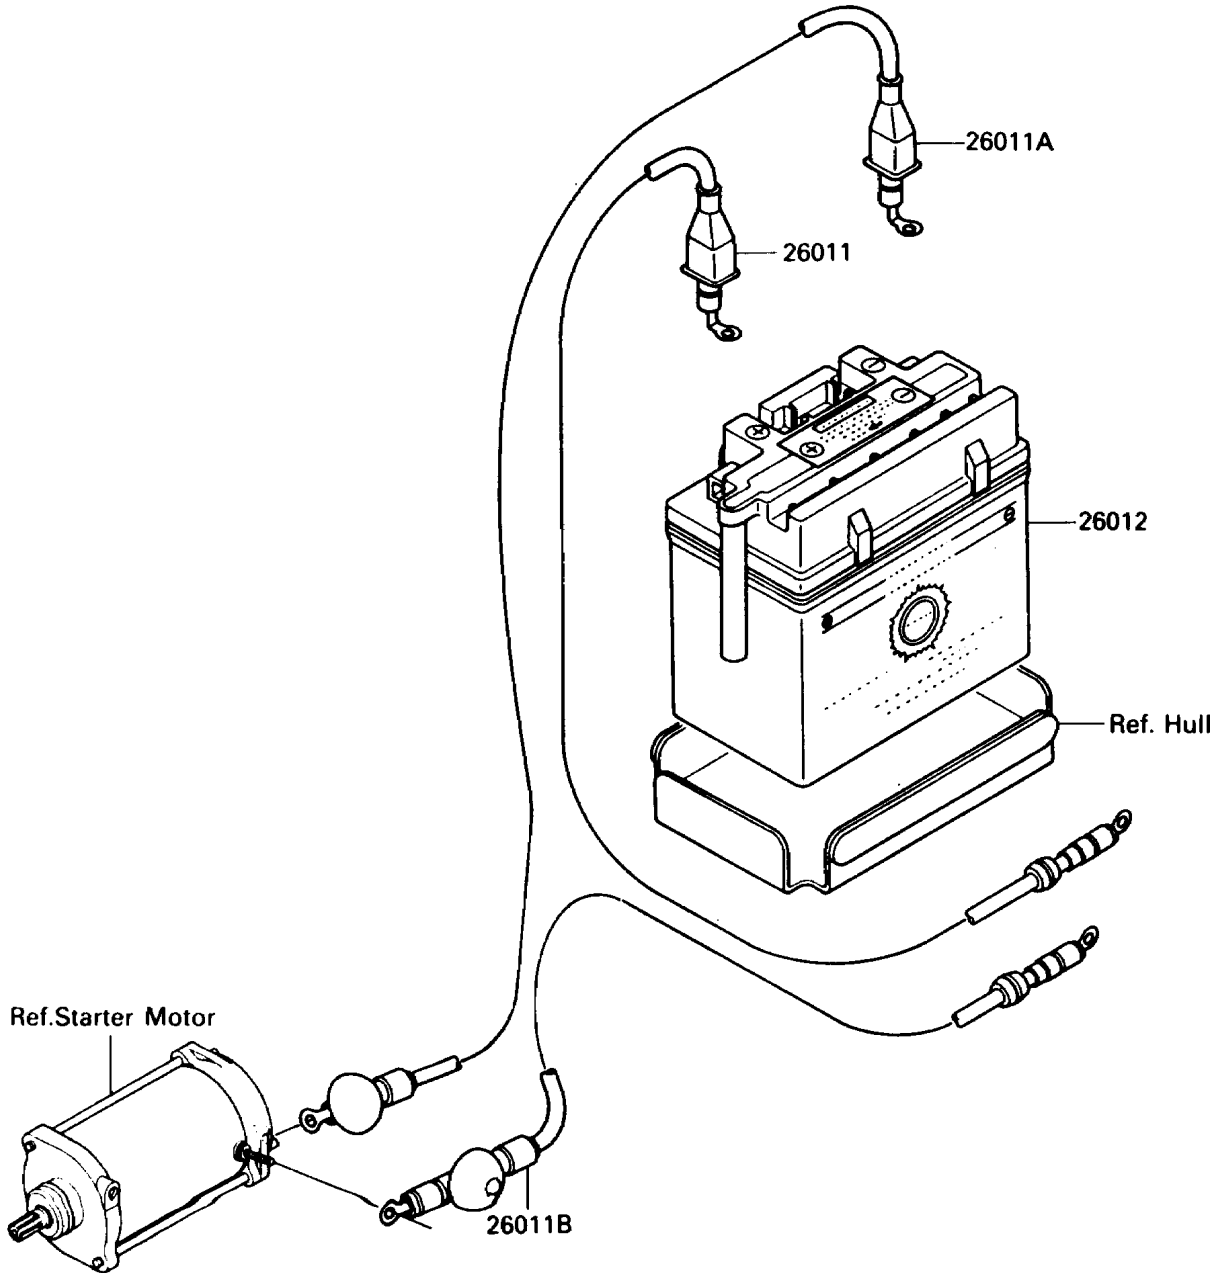

1990 TS PARTS DIAGRAM

Electrical Equipment

F3181

1990 TS PARTS LIST

Electrical Equipment

ITEM NAME	PART NUMBER	QUANTITY
WIRE-LEAD (Ref # 26011)	26011-3771	1
WIRE-LEAD,BATTERY(-) (Ref # 26011A)	26011-3773	1
WIRE-LEAD,STARTER (Ref # 26011B)	26011-3774	1
BATTERY,YB16CL-B,12V 19AH (Ref # 26012)	26012-3716	1