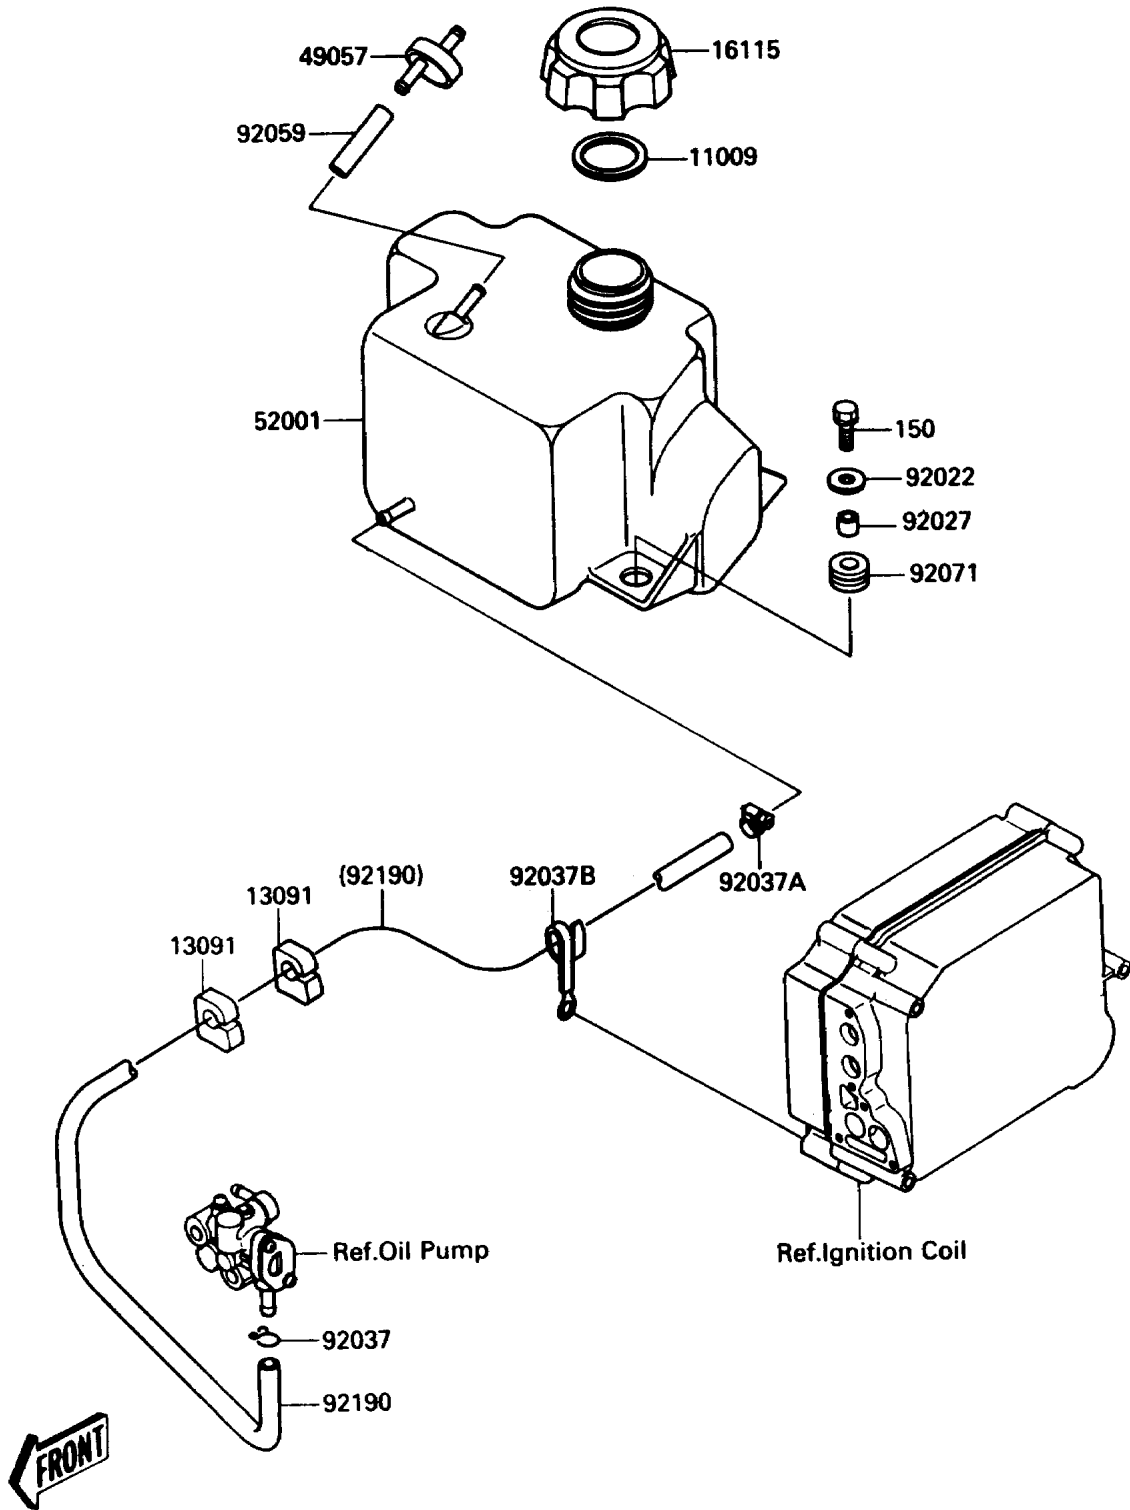

1990 TS PARTS DIAGRAM

Oil Tank

F3174

1990 TS PARTS LIST

Oil Tank

ITEM NAME	PART NUMBER	QUANTITY
GASKET (Ref # 11009)	92065-504	1
HOLDER (Ref # 13091)	13091-3712	1
CAP-OIL FILLER (Ref # 16115)	16115-3709	1
VALVE-RELIEF (Ref # 49057)	49057-3001	1
TANK-OIL (Ref # 52001)	52001-3709	1
WASHER,6.2X20X2 (Ref # 92022)	92022-3714	1
COLLAR,6.2X10X10 (Ref # 92027)	92027-3705	1
CLAMP,11MM (Ref # 92037)	92037-3723	1
CLAMP (Ref # 92037A)	92037-3726	1
CLAMP,L=100 (Ref # 92037B)	92037-3736	1
TUBE,5.8X12.2X55 (Ref # 92059)	92059-3026	1
GROMMET (Ref # 92071)	92071-3716	1
TUBE,5.8X10.8X1150 (Ref # 92190)	92059-3867	1
BOLT-WS,6X22 (Ref # 150)	150R0622	1