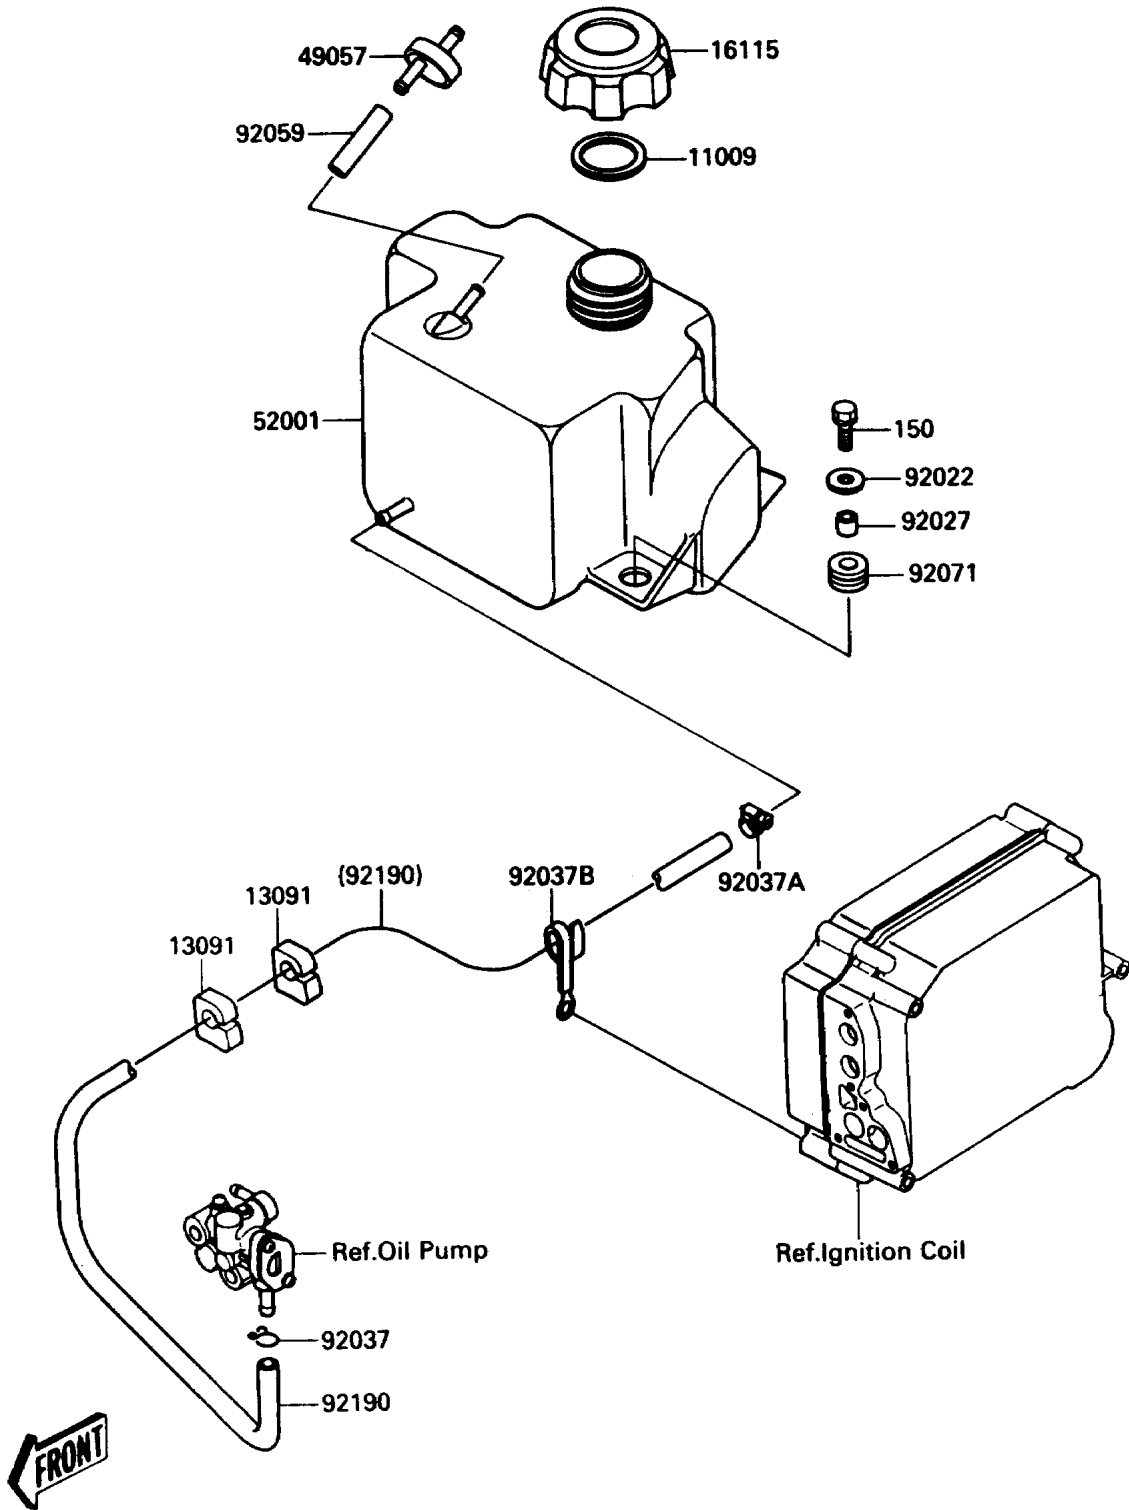

1990 TS PARTS DIAGRAM

Oil Tank

F3174

1990 TS PARTS LIST

Oil Tank

ITEM NAME	PART NUMBER	QUANTITY
GASKET (Ref # 11009)	92065-504	1
HOLDER (Ref # 13091)	13091-3712	2
CAP-OIL FILLER (Ref # 16115)	16115-3709	1
VALVE-RELIEF (Ref # 49057)	49057-3001	1
TANK-OIL (Ref # 52001)	52001-3709	1
WASHER,6.2X20X2 (Ref # 92022)	92022-3714	4
COLLAR,6.2X10X10 (Ref # 92027)	92027-3705	4
CLAMP,11MM (Ref # 92037)	92037-3723	1
CLAMP (Ref # 92037A)	92037-3726	1
CLAMP,L=100 (Ref # 92037B)	92037-3736	1
TUBE,5.8X12.2X55 (Ref # 92059)	92059-3026	1
GROMMET (Ref # 92071)	92071-3716	4
TUBE,5.8X10.8X1150 (Ref # 92190)	92059-3867	1
BOLT-WS,6X22 (Ref # 150)	150R0622	4