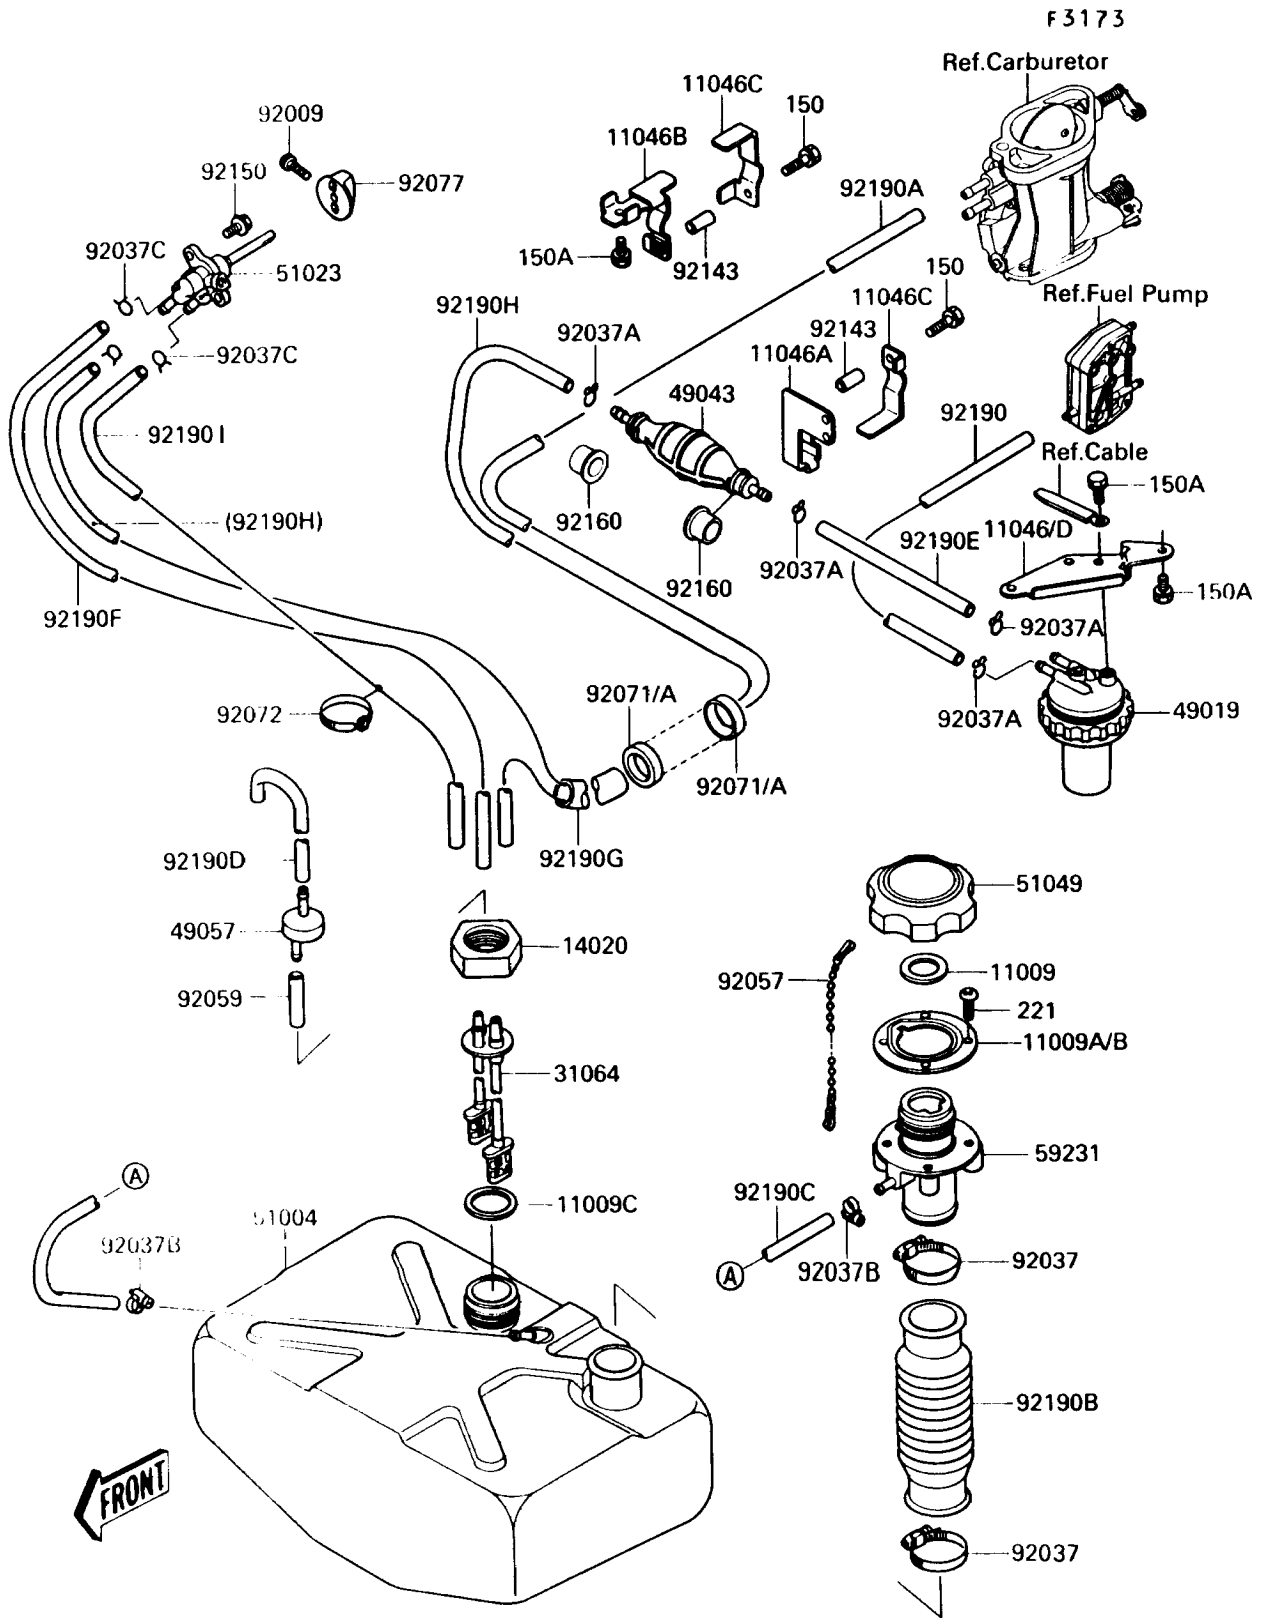

1990 TS PARTS DIAGRAM

Fuel Tank

1990 TS PARTS LIST

Fuel Tank

ITEM NAME	PART NUMBER	QUANTITY
GASKET,TANK CAP (Ref # 11009)	11009-3020	1
GASKET,FILLER (Ref # 11009B)	11009-3771	1
GASKET (Ref # 11009C)	92065-504	1
BRACKET,PUMP PRIMING (Ref # 11046A)	11046-3806	1
BRACKET,PUMP PRIMING (Ref # 11046B)	11046-3811	1
BRACKET,PUMP PRIMING (Ref # 11046C)	11046-3813	1
BRACKET,FUEL FILTER (Ref # 11046D)	11046-3842	1
RETAINER (Ref # 14020)	23072-501	1
PIPE-COMP,FUEL TANK (Ref # 31064)	31064-3711	1
FILTER-FUEL (Ref # 49019)	49019-3708	1
PUMP-PRIMING (Ref # 49043)	49043-3702	1
VALVE-RELIEF (Ref # 49057)	49057-3001	1
TANK-FUEL (Ref # 51004)	51004-3709	1
TAP-ASSY,FUEL (Ref # 51023)	51023-3709	1
CAP-TANK,FUEL (Ref # 51049)	51049-3714	1
FILLER (Ref # 59231)	59231-3708	1
SCREW,4X8 (Ref # 92009)	92009-3729	1
CLAMP (Ref # 92037)	92037-3009	1
CLAMP,11MM (Ref # 92037A)	92037-3723	1
CLAMP (Ref # 92037B)	92037-3726	1
CLAMP (Ref # 92037C)	92037-3727	1
CHAIN,COVER,L=100 (Ref # 92057)	92057-3704	1
TUBE,5.8X12.2X55 (Ref # 92059)	92059-3026	1
GROMMET (Ref # 92071A)	92071-3771	1
BAND,L=123 (Ref # 92072)	92072-030	1
KNOB (Ref # 92077)	92077-3709	1
COLLAR,6X8.5X13 (Ref # 92143)	92143-3715	1
BOLT,5X14 (Ref # 92150)	92150-3702	1
DAMPER (Ref # 92160)	92160-3752	1

1990 TS PARTS LIST

Fuel Tank

ITEM NAME	PART NUMBER	QUANTITY
TUBE,5.8X10.8X270 (Ref # 92190)	92059-3858	1
TUBE,5.8X10.8X1040 (Ref # 92190A)	92059-3861	1
TUBE (Ref # 92190B)	92059-3869	1
TUBE,5.8X10.8X440 (Ref # 92190C)	92059-3882	1
TUBE,RELIEF VALVE (Ref # 92190D)	92059-3883	1
TUBE,5.8X10.8X152 (Ref # 92190E)	92059-3885	1
TUBE,5.8X10.8X380 (Ref # 92190F)	92059-3886	1
TUBE,22X24X250 (Ref # 92190G)	92190-3710	1
TUBE,5.8X10.8X1130 (Ref # 92190H)	92190-3715	1
TUBE,5.8X10.8X370 (Ref # 92190I)	92190-3716	1
BOLT-WS,5X25 (Ref # 150)	150R0525	1
BOLT-WS,6X12 (Ref # 150A)	150R0612	1
SCREW-CSK-CROS,5X20 (Ref # 221)	221R0520	1