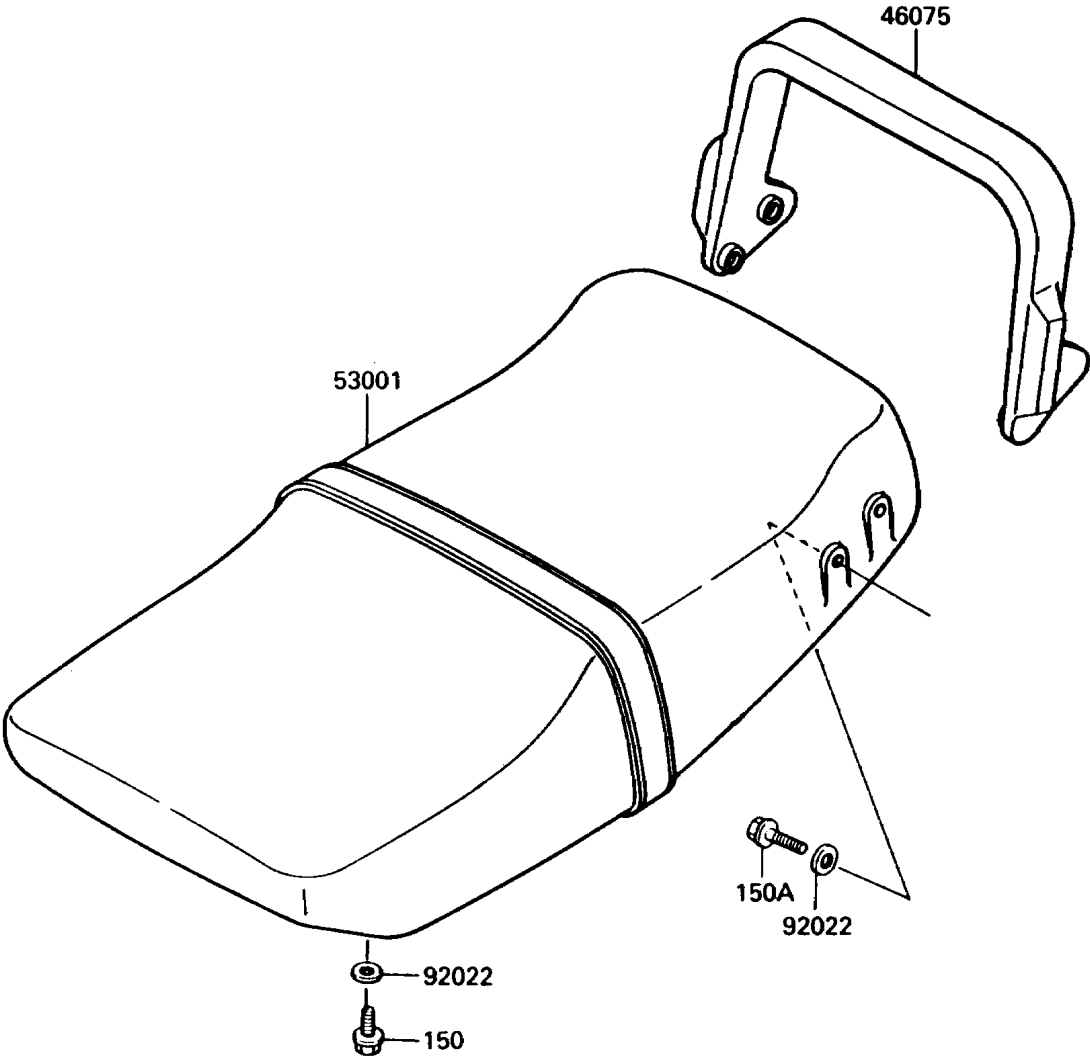

1990 TS PARTS DIAGRAM

Seat

F 3146

1990 TS PARTS LIST

Seat

ITEM NAME	PART NUMBER	QUANTITY
GRIP,SEAT (Ref # 46075)	46075-3719	1
SEAT-ASSY,BLUE (Ref # 53001)	53001-3710-MD	1
WASHER,6.5X20X1.5 (Ref # 92022)	92022-3710	1
BOLT-WS,6X16 (Ref # 150)	150R0616	1
BOLT-WS,6X35 (Ref # 150A)	150R0635	1