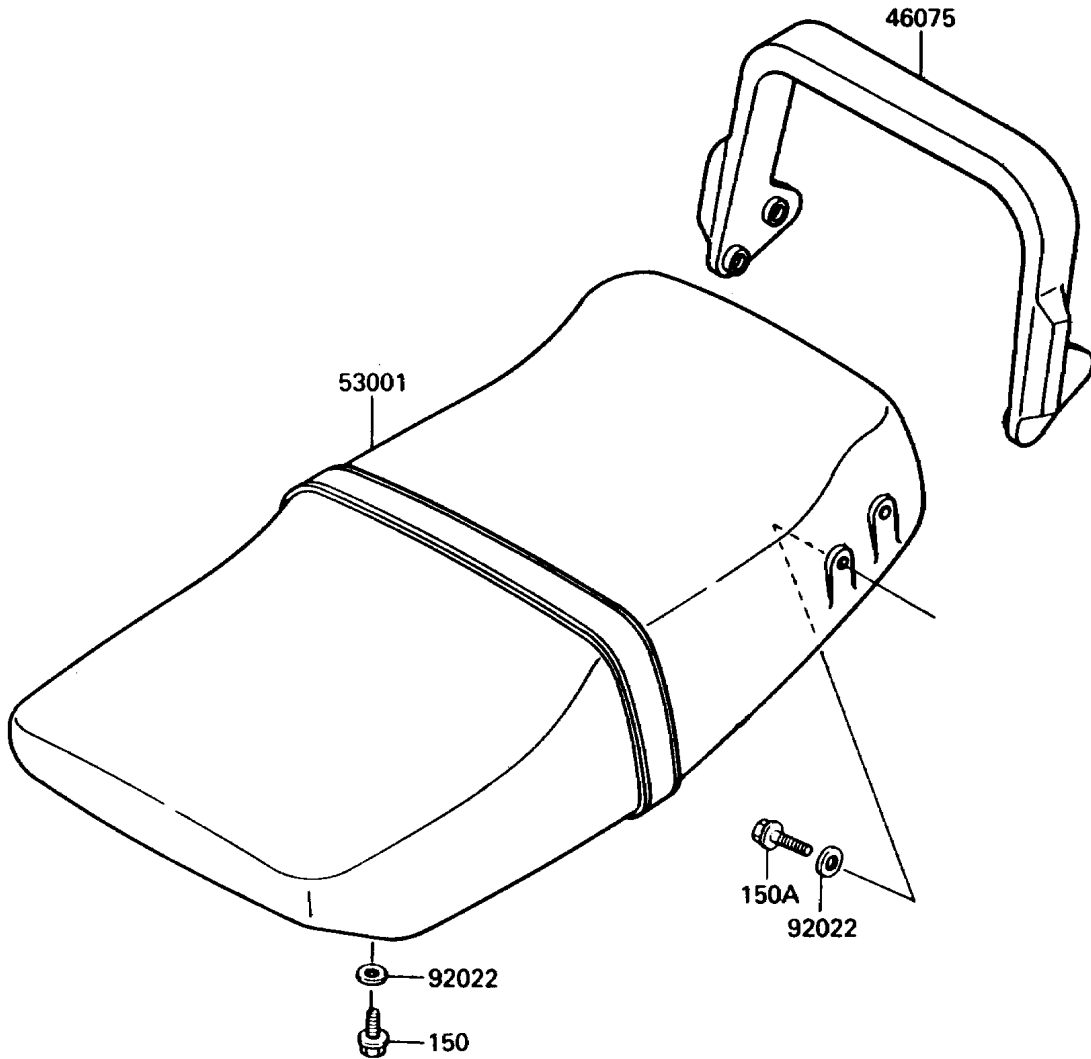

1990 TS PARTS DIAGRAM

Seat

F 3146

1990 TS PARTS LIST

Seat

ITEM NAME	PART NUMBER	QUANTITY
GRIP,SEAT (Ref # 46075)	46075-3719	1
SEAT-ASSY,BLUE (Ref # 53001)	53001-3710-MD	1
WASHER,6.5X20X1.5 (Ref # 92022)	92022-3710	10
BOLT-WS,6X16 (Ref # 150)	150R0616	6
BOLT-WS,6X35 (Ref # 150A)	150R0635	4