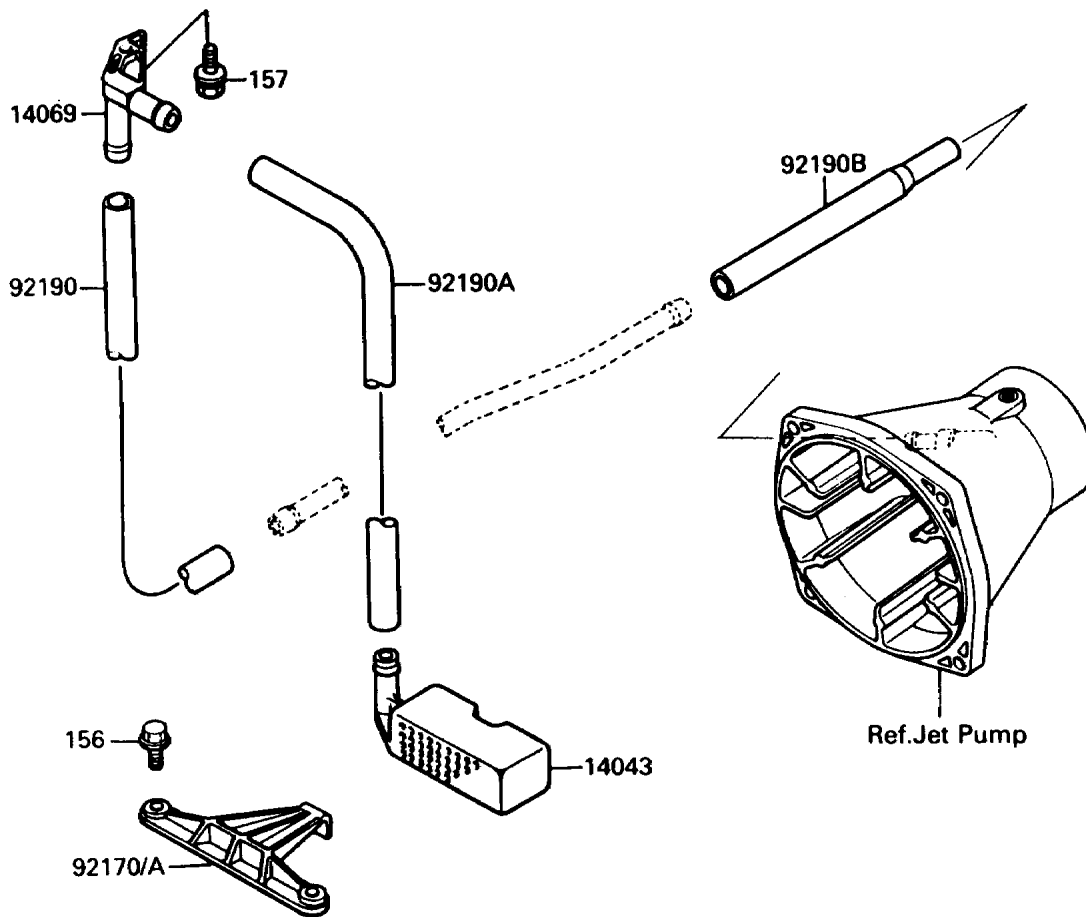

1990 TS PARTS DIAGRAM

Bilge System

F3145

1990 TS PARTS LIST

Bilge System

ITEM NAME	PART NUMBER	QUANTITY
FILTER (Ref # 14043)	14043-3705	1
BREATHER (Ref # 14069)	14069-3706	1
CLAMP,FILTER (Ref # 92170A)	92170-3725	1
TUBE,BREATHER-BULKHEAD (Ref # 92190)	92059-3863	1
TUBE,FILTER-BREATHER (Ref # 92190A)	92059-3864	1
TUBE,HULL-NOZZLE (Ref # 92190B)	92059-3868	1
BOLT-WP,6X18 (Ref # 156)	156R0618	1
BOLT-WSP,6X18 (Ref # 157)	157R0618	1