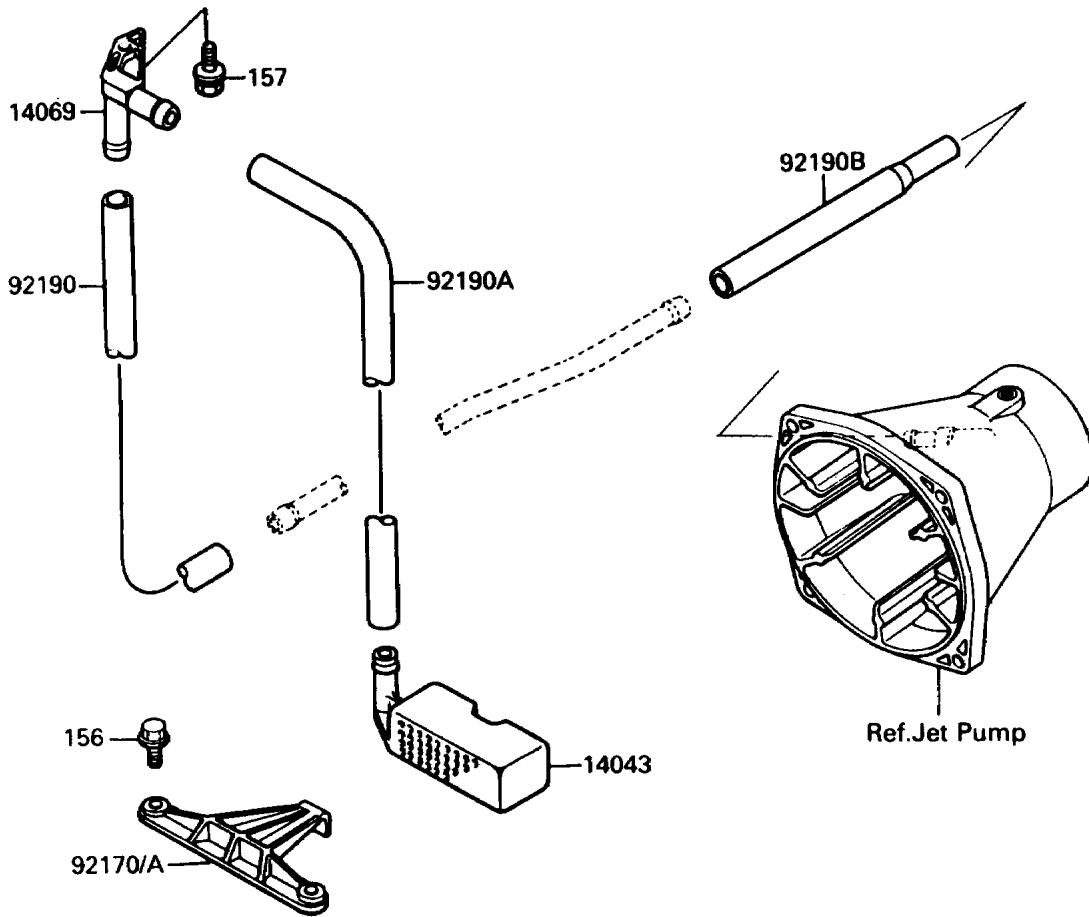

1990 TS PARTS DIAGRAM

Bilge System

F3145

1990 TS PARTS LIST

Bilge System

ITEM NAME	PART NUMBER	QUANTITY
FILTER (Ref # 14043)	14043-3705	1
BREATHER (Ref # 14069)	14069-3706	1
CLAMP,FILTER (Ref # 92170A)	92170-3725	1
TUBE,BREATHER-BULKHEAD (Ref # 92190)	92059-3863	1
TUBE,FILTER-BREATHER (Ref # 92190A)	92059-3864	1
TUBE,HULL-NOZZLE (Ref # 92190B)	92059-3868	1
BOLT-WP,6X18 (Ref # 156)	156R0618	2
BOLT-WSP,6X18 (Ref # 157)	157R0618	1