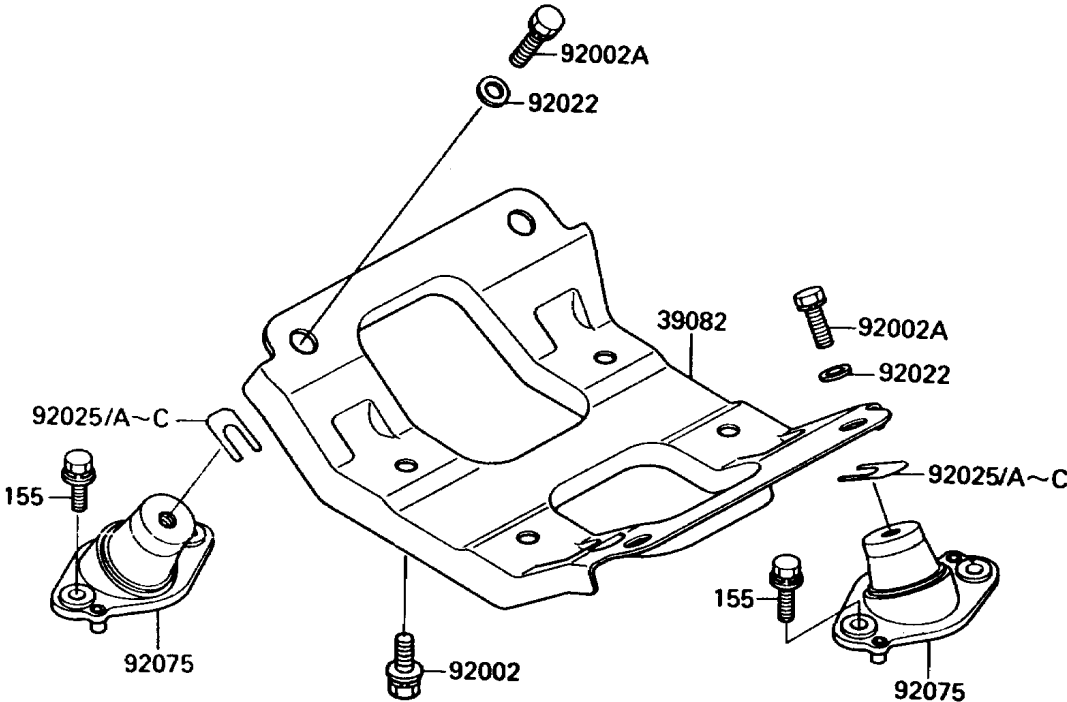

## 1990 TS PARTS DIAGRAM

Engine Mount

F3144

## 1990 TS PARTS LIST

Engine Mount

ITEM NAME	PART NUMBER	QUANTITY
MOUNT-ENGINE (Ref # 39082)	39082-3705	1
BOLT,10X25 (Ref # 92002)	92002-3765	1
BOLT,10X25 (Ref # 92002A)	92002-3770	1
WASHER,32X10.5X4 (Ref # 92022)	92022-3023	1
SHIM,T=0.3MM (Ref # 92025)	92025-3705	1
SHIM,T=0.5MM (Ref # 92025A)	92025-3706	1
SHIM,T=1.0MM (Ref # 92025B)	92025-3707	1
SHIM,T=1.5MM (Ref # 92025C)	92025-3708	1
DAMPER,ENGINE MOUNT (Ref # 92075)	92075-3724	1
BOLT-WSP-SMALL,8X20 (Ref # 155)	155R0820	1