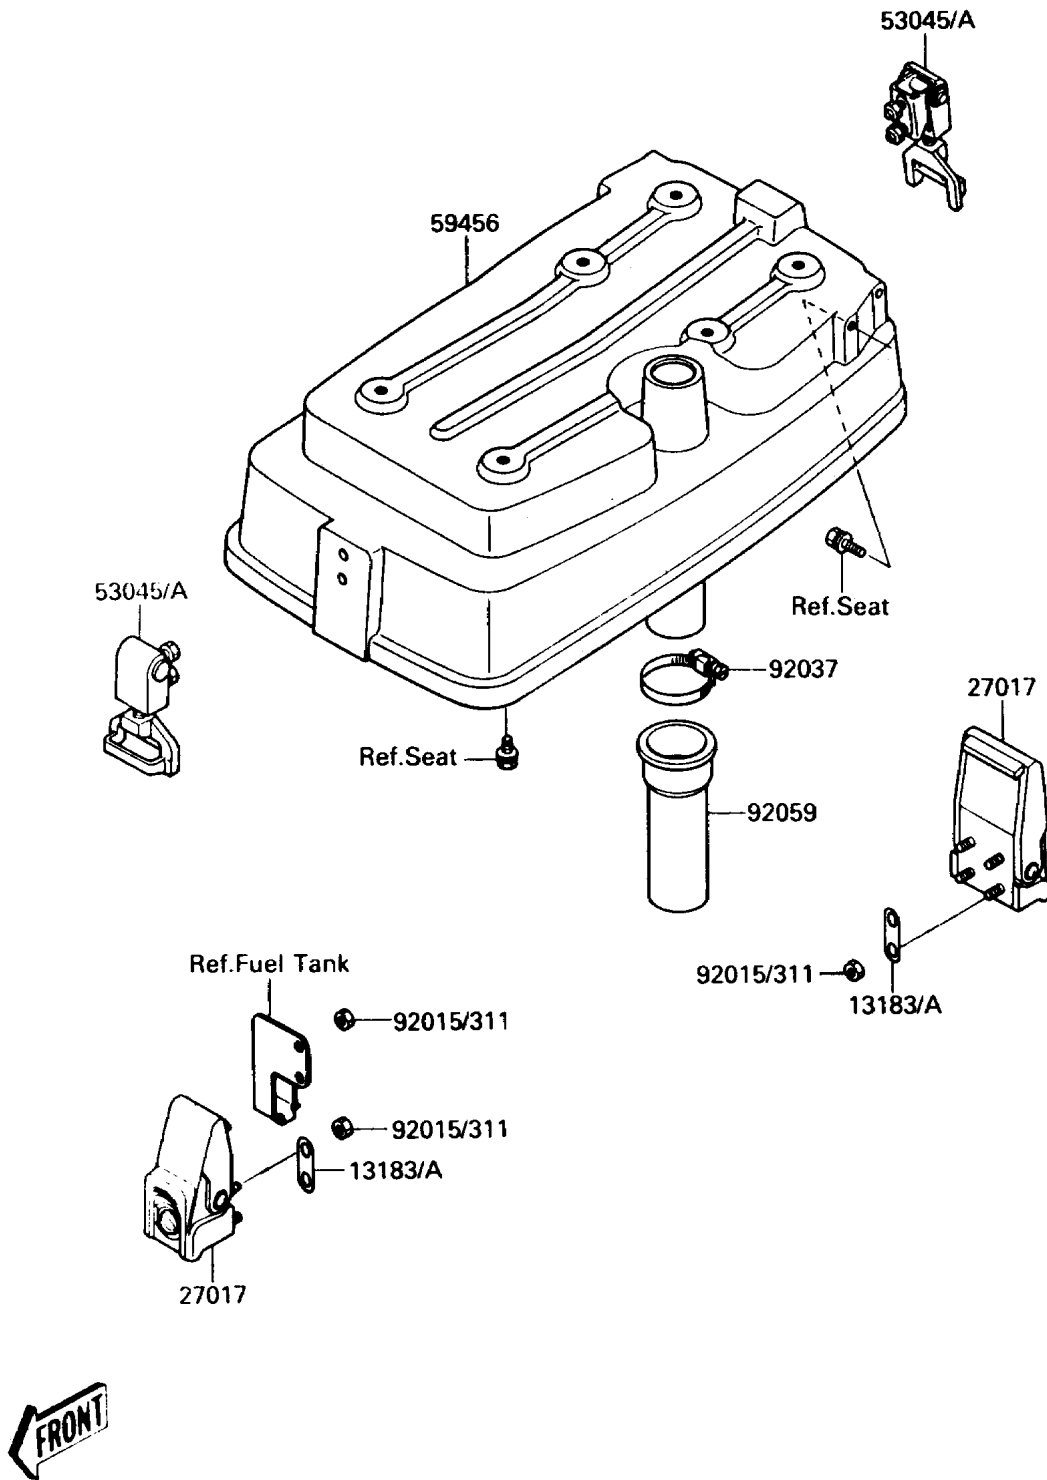

1990 TS PARTS DIAGRAM

Engine Hood

F3142

1990 TS PARTS LIST

Engine Hood

| ITEM NAME | PART NUMBER | QUANTITY |
|--|---------------|----------|
| PLATE (Ref # 13183A) | 13183-3759 | 1 |
| LOCK,HULL (Ref # 27017) | 27017-3706 | 1 |
| HOOK-ASSY,HOOD (Ref # 53045A) | 53045-3702 | 1 |
| HOOD-COMP-ENGINE,J.WHITE (Ref # 59456) | 59456-3713-8C | 1 |
| CLAMP (Ref # 92037) | 92037-3738 | 1 |
| TUBE (Ref # 92059) | 92059-3803 | 1 |
| NUT-HEX,5MM (Ref # 311) | 311R0500 | 1 |