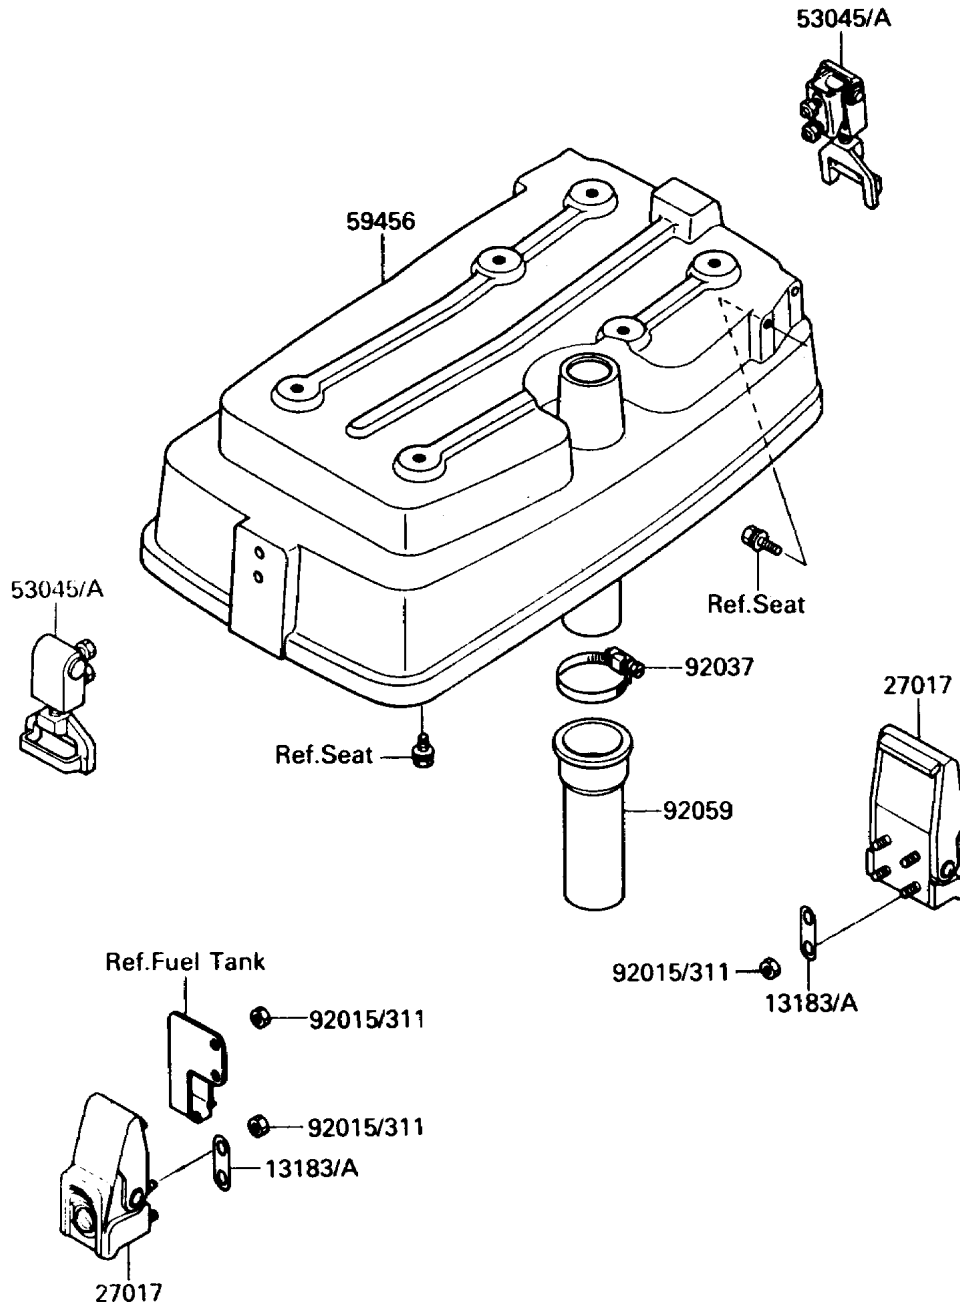

# 1990 TS PARTS DIAGRAM

Engine Hood

F3142

# 1990 TS PARTS LIST

## Engine Hood

ITEM NAME	PART NUMBER	QUANTITY
PLATE (Ref # 13183A)	13183-3759	3
LOCK,HULL (Ref # 27017)	27017-3706	2
HOOK-ASSY,HOOD (Ref # 53045A)	53045-3702	2
HOOD-COMP-ENGINE,J.WHITE (Ref # 59456)	59456-3713-8C	1
CLAMP (Ref # 92037)	92037-3738	1
TUBE (Ref # 92059)	92059-3803	1
NUT-HEX,5MM (Ref # 311)	311R0500	8