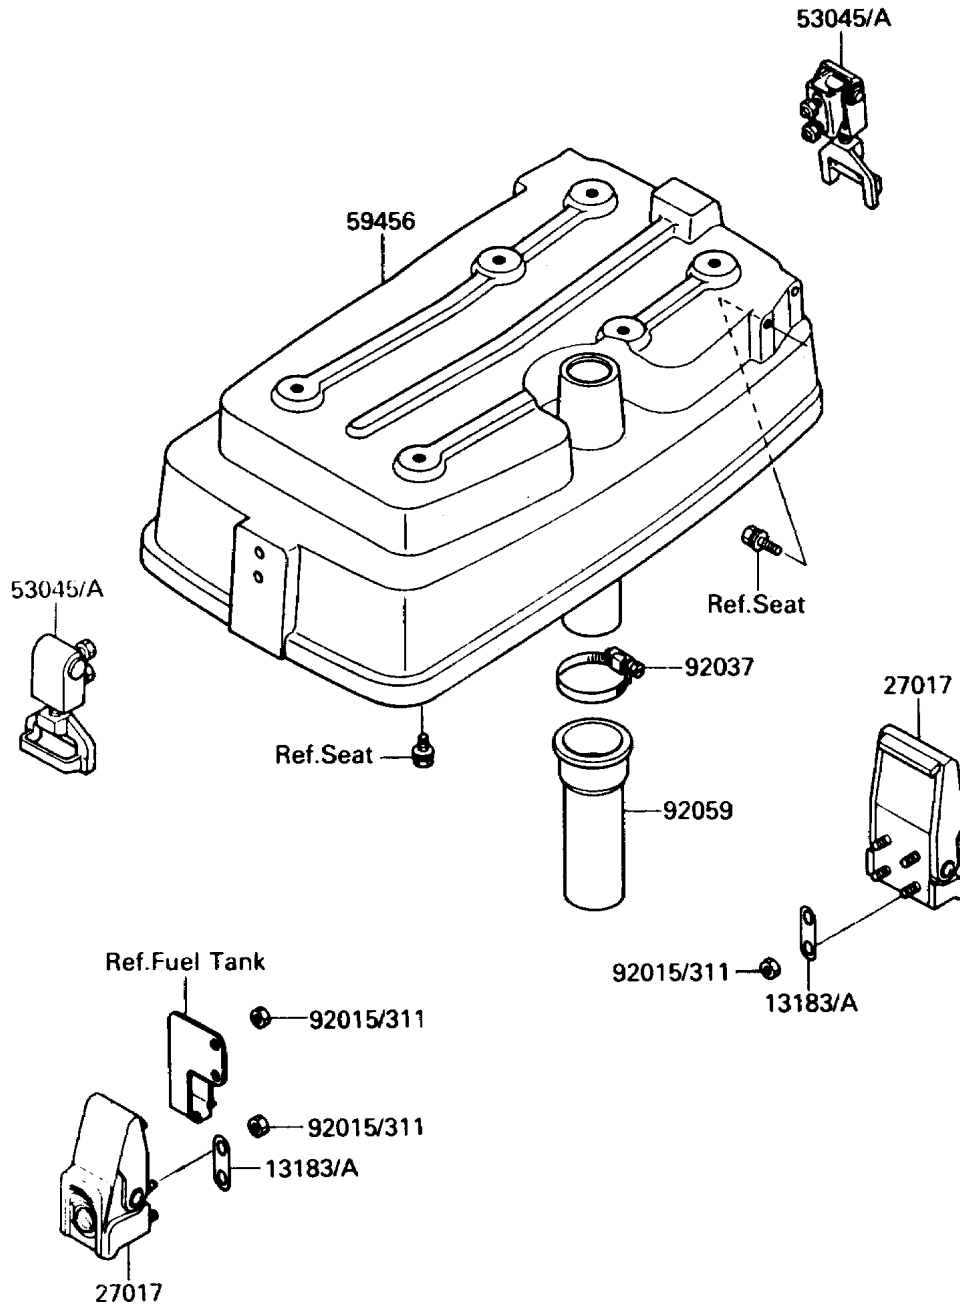

1990 TS PARTS DIAGRAM

Engine Hood

F3142

1990 TS PARTS LIST

Engine Hood

ITEM NAME	PART NUMBER	QUANTITY
PLATE (Ref # 13183A)	13183-3759	3
LOCK,HULL (Ref # 27017)	27017-3706	2
HOOK-ASSY,HOOD (Ref # 53045A)	53045-3702	2
HOOD-COMP-ENGINE,J.WHITE (Ref # 59456)	59456-3713-8C	1
CLAMP (Ref # 92037)	92037-3738	1
TUBE (Ref # 92059)	92059-3803	1
NUT-HEX,5MM (Ref # 311)	311R0500	8