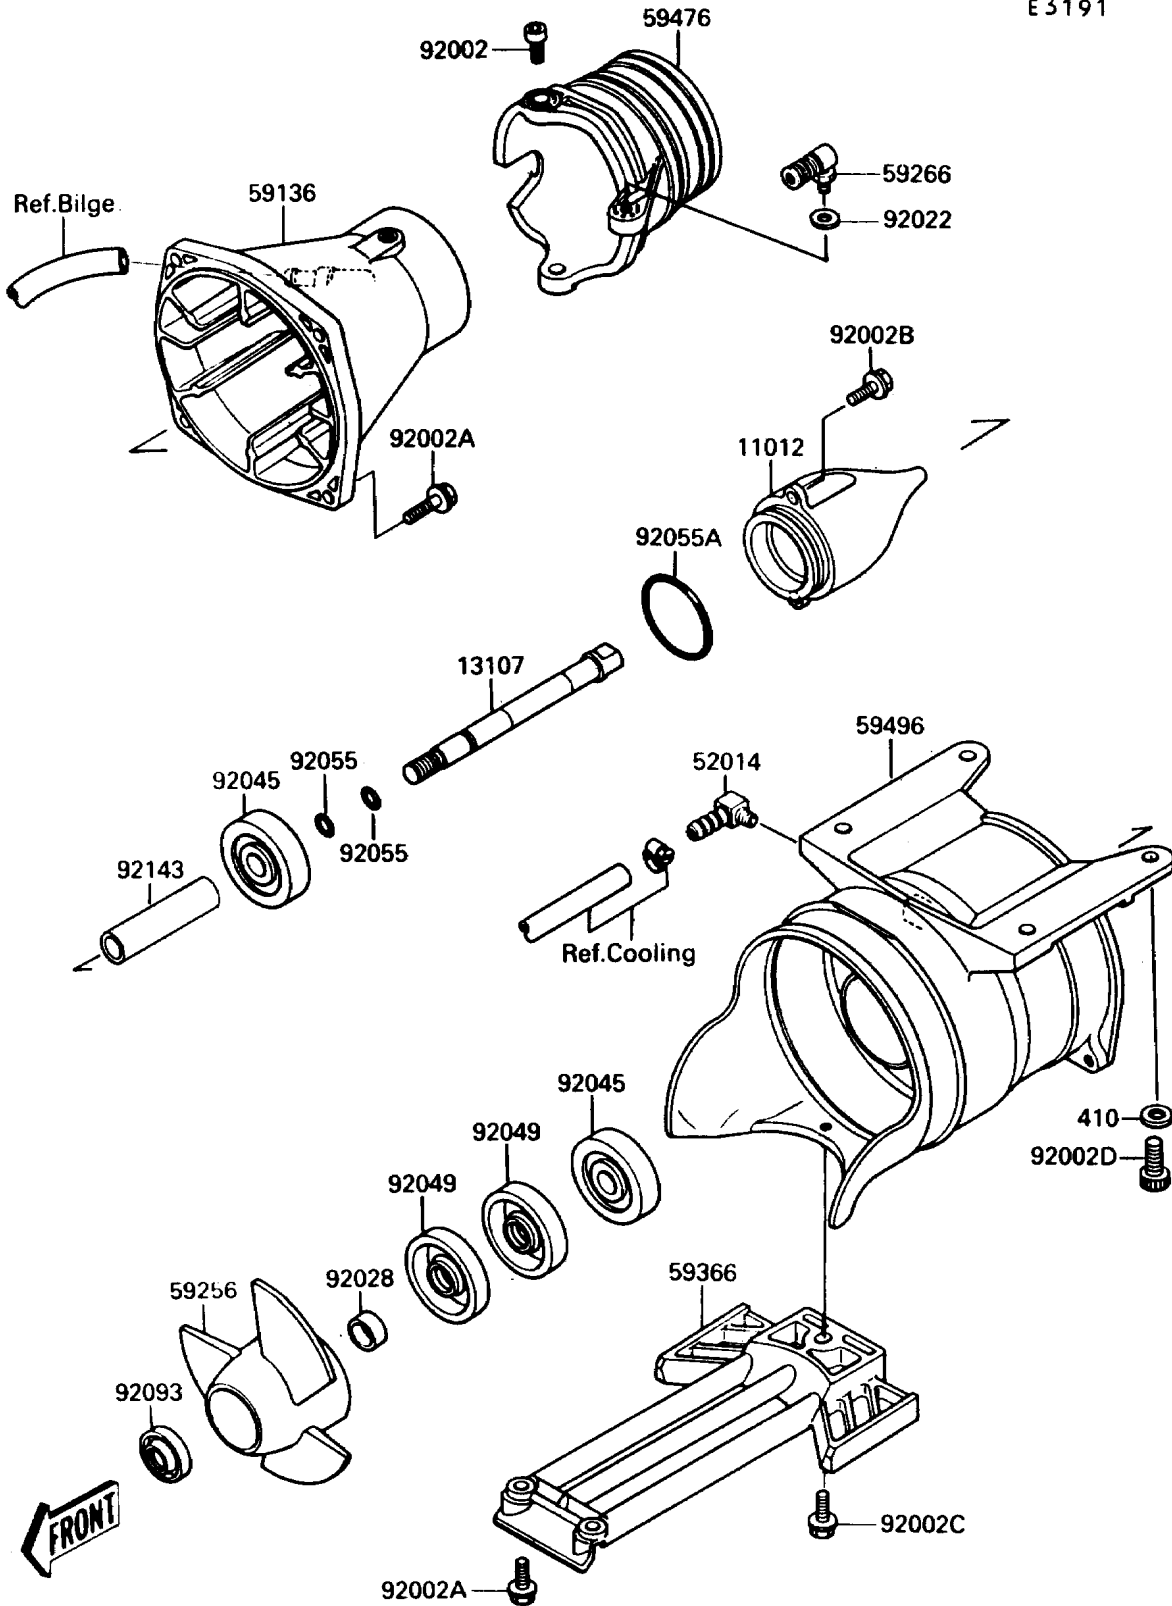

1990 TS PARTS DIAGRAM

Jet Pump

E3191

1990 TS PARTS LIST

Jet Pump

ITEM NAME	PART NUMBER	QUANTITY
CAP,JET PUMP (Ref # 11012)	11012-3712	1
SHAFT,JET PUMP (Ref # 13107)	13107-3708	1
ELBOW (Ref # 52014)	52014-3002	1
NOZZLE-PUMP (Ref # 59136)	59136-3710	1
IMPELLER (Ref # 59256)	59256-3705	1
JOINT-BALL (Ref # 59266)	59266-3701	1
GRATE (Ref # 59366)	59366-3705	1
NOZZLE-STRG (Ref # 59476)	59476-3711	1
VANE-GUIDE (Ref # 59496)	59496-3701	1
BOLT,SOCKET,6X11 (Ref # 92002)	92001-3701	1
BOLT,6X25 (Ref # 92002A)	92002-3714	1
BOLT,6X16 (Ref # 92002B)	92002-3728	1
BOLT,6X20 (Ref # 92002C)	92002-3755	1
BOLT,SOCKET,8X20 (Ref # 92002D)	92002-3771	1
WASHER (Ref # 92022)	92022-567	1
BUSHING,17X25X15 (Ref # 92028)	92028-3717	1
BEARING-BALL,#63032RD (Ref # 92045)	92045-3706	1
SEAL-OIL,S625476 (Ref # 92049)	92049-3708	1
RING-O,13X1.9 (Ref # 92055)	92055-1021	1
RING-O (Ref # 92055A)	92055-3706	1
SEAL (Ref # 92093)	92093-3702	1
COLLAR,17.4X25.4X53 (Ref # 92143)	92143-3708	1
WASHER-PLAIN-SMALL,8MM (Ref # 410)	410S0800	1