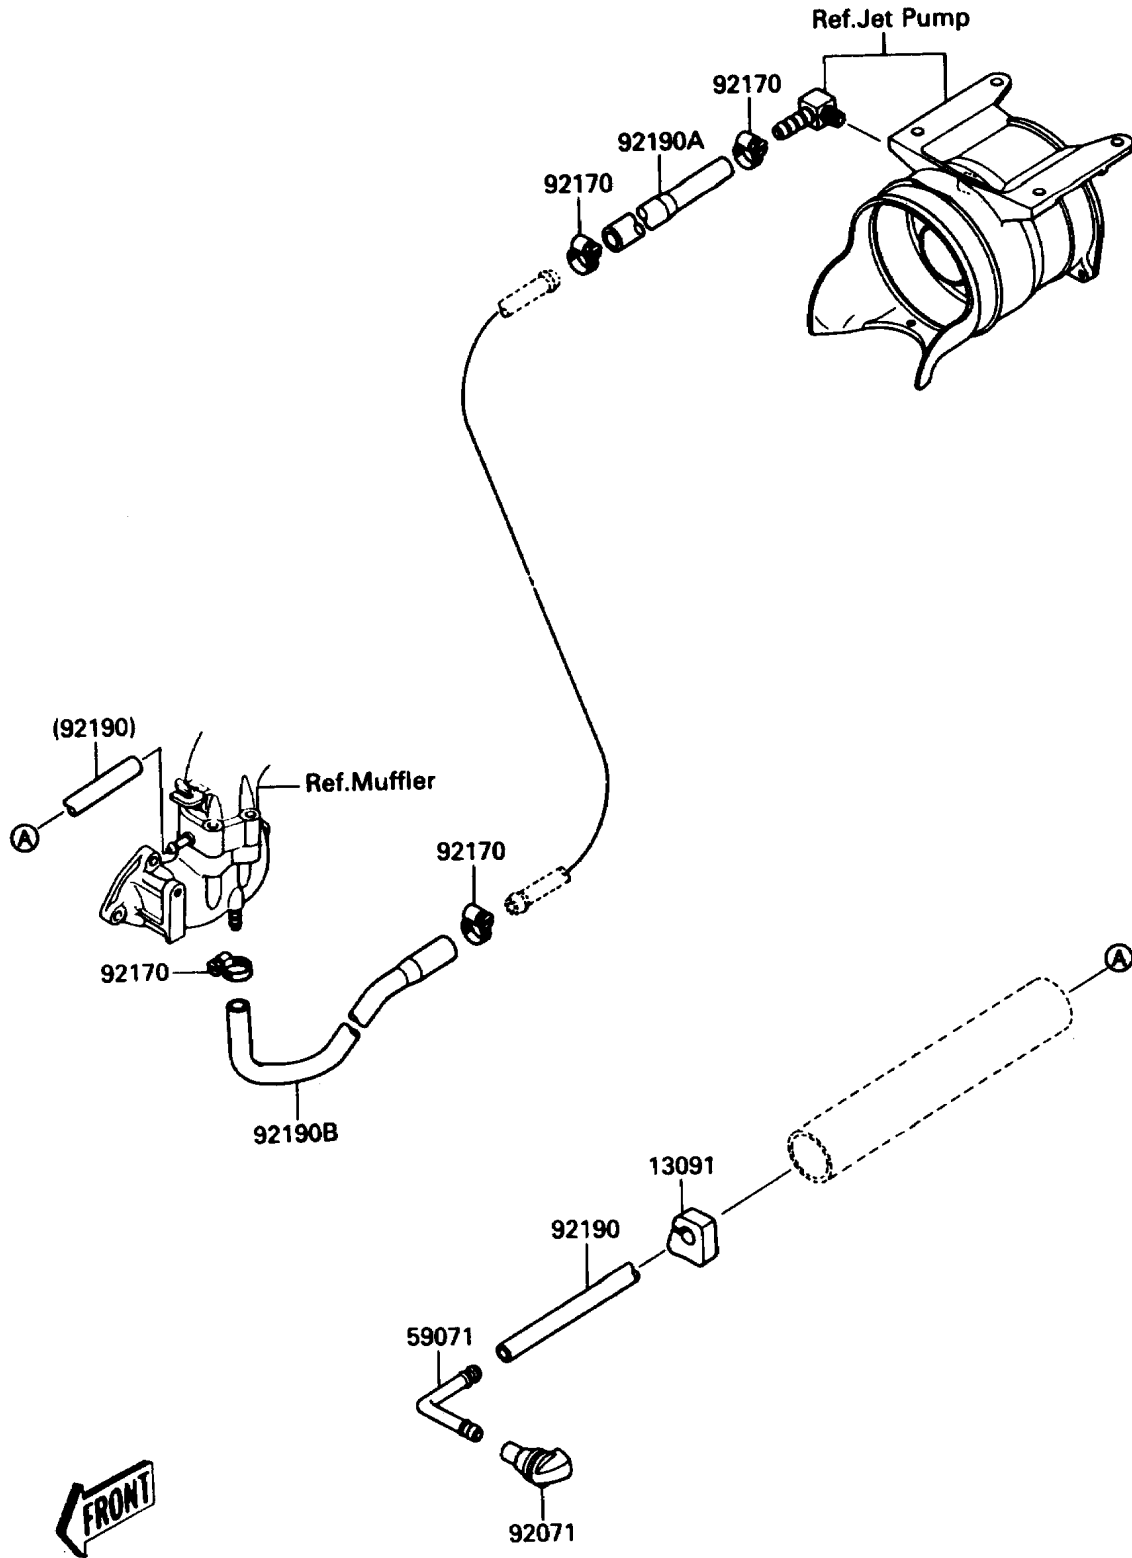

# 1990 TS PARTS DIAGRAM

Cooling

E3035

# 1990 TS PARTS LIST

## Cooling

ITEM NAME	PART NUMBER	QUANTITY
HOLDER (Ref # 13091)	13091-3712	1
JOINT (Ref # 59071)	59071-3706	1
GROMMET (Ref # 92071)	92071-3736	1
CLAMP (Ref # 92170)	92170-3718	4
TUBE,5.8X10.8X1500 (Ref # 92190)	92059-3877	1
TUBE,HULL-PUMP (Ref # 92190A)	92059-3890	1
TUBE,HULL-ENGINE (Ref # 92190B)	92059-3891	1