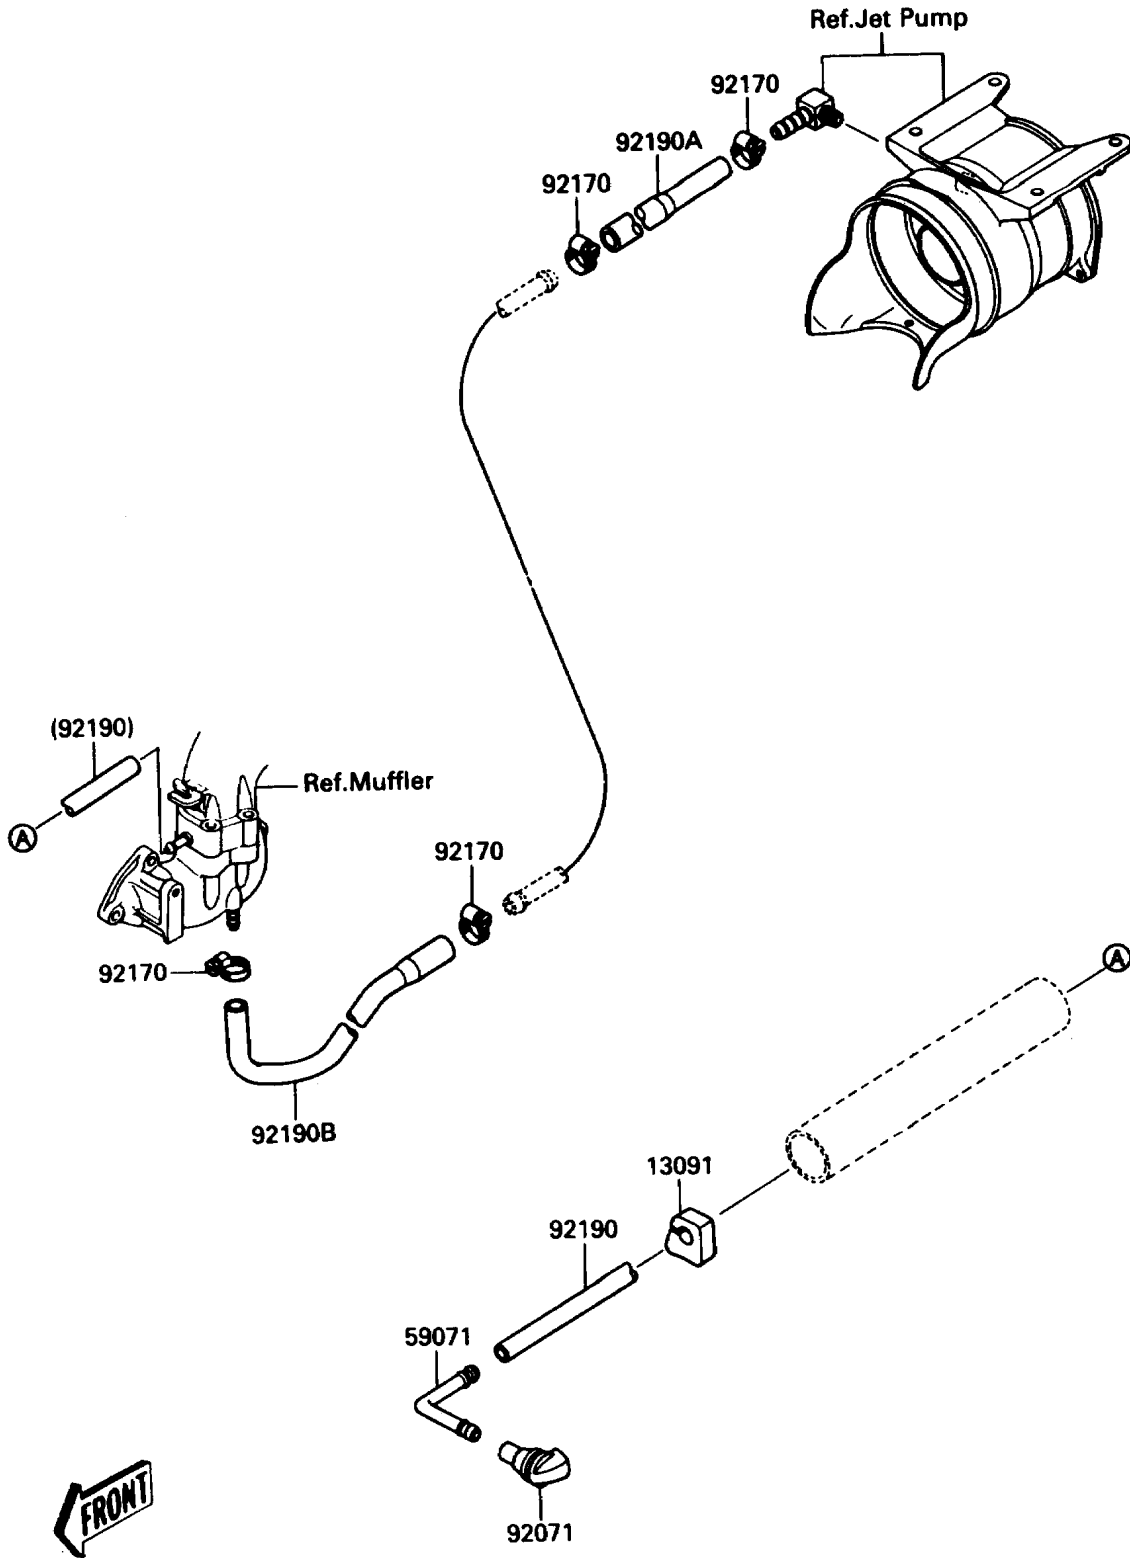

## 1990 TS PARTS DIAGRAM

Cooling

E3035

## 1990 TS PARTS LIST

Cooling

ITEM NAME	PART NUMBER	QUANTITY
HOLDER (Ref # 13091)	13091-3712	1
JOINT (Ref # 59071)	59071-3706	1
GROMMET (Ref # 92071)	92071-3736	1
CLAMP (Ref # 92170)	92170-3718	1
TUBE,5.8X10.8X1500 (Ref # 92190)	92059-3877	1
TUBE,HULL-PUMP (Ref # 92190A)	92059-3890	1
TUBE,HULL-ENGINE (Ref # 92190B)	92059-3891	1